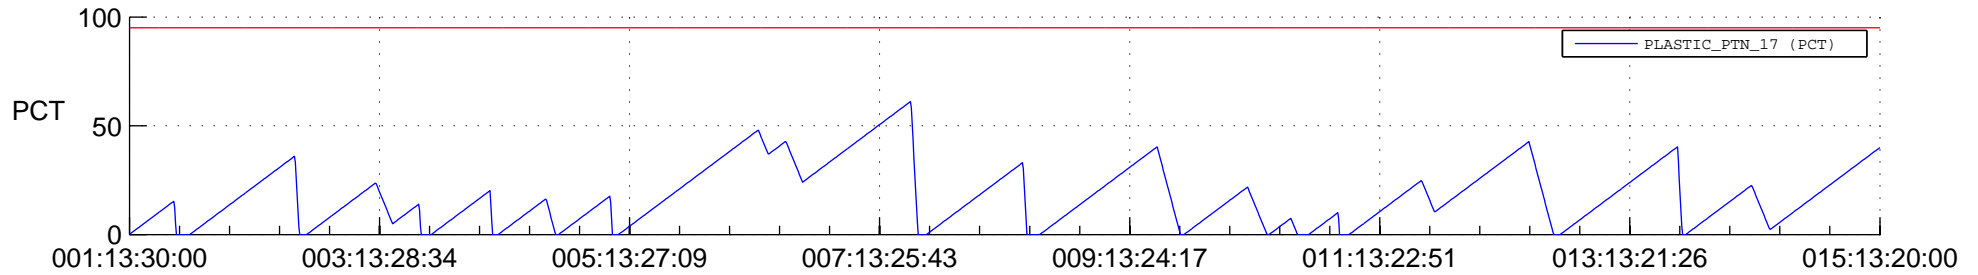

STEREO AHEAD SSR PCT Full Prediction

SWAVES_Percent_Full_Prediction

IMPACT_Percent_Full_Prediction

PLASTIC_Percent_Full_Prediction

Spacecraft_DownLink_Rate