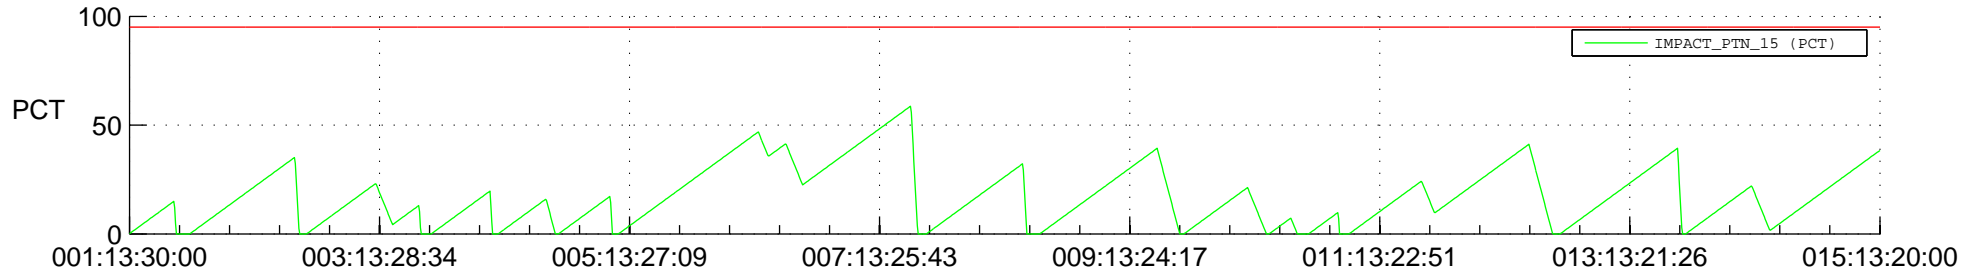

STEREO AHEAD SSR PCT Full Prediction

SWAVES_Percent_Full_Prediction

IMPACT_Percent_Full_Prediction

PLASTIC_Percent_Full_Prediction

Spacecraft_DownLink_Rate