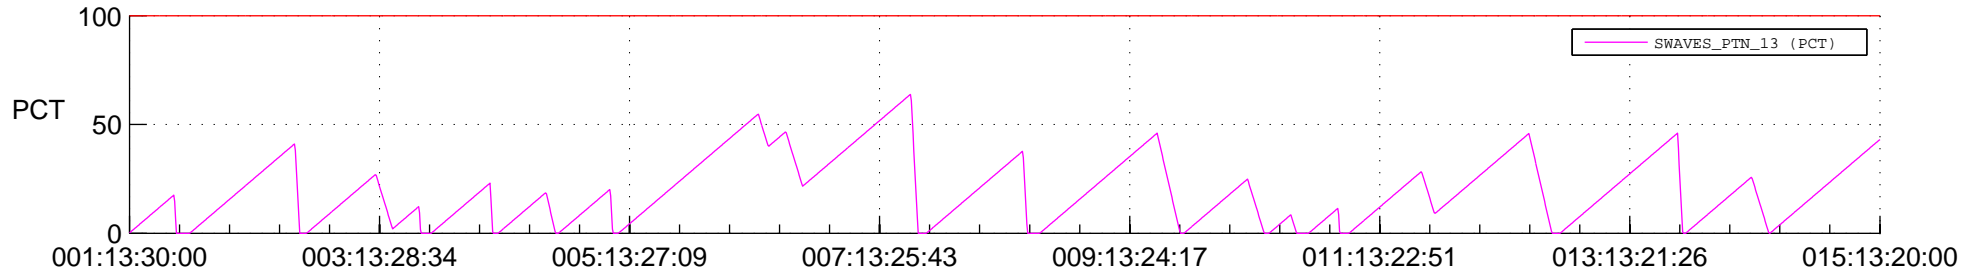

STEREO AHEAD SSR PCT Full Prediction

SWAVES_Percent_Full_Prediction

IMPACT_Percent_Full_Prediction

PLASTIC_Percent_Full_Prediction

Spacecraft_DownLink_Rate