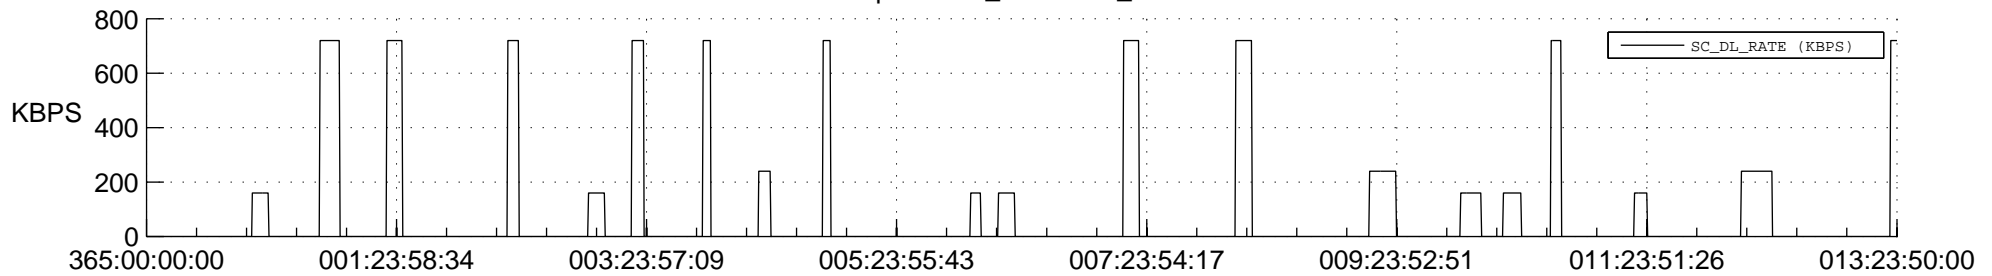

STEREO AHEAD SSR PCT Full Prediction

SWAVES_Percent_Full_Prediction

IMPACT_Percent_Full_Prediction

PLASTIC_Percent_Full_Prediction

Spacecraft_DownLink_Rate

Ground Time (2015:365:00:00:00.000 -2016:013:23:50:00.000)