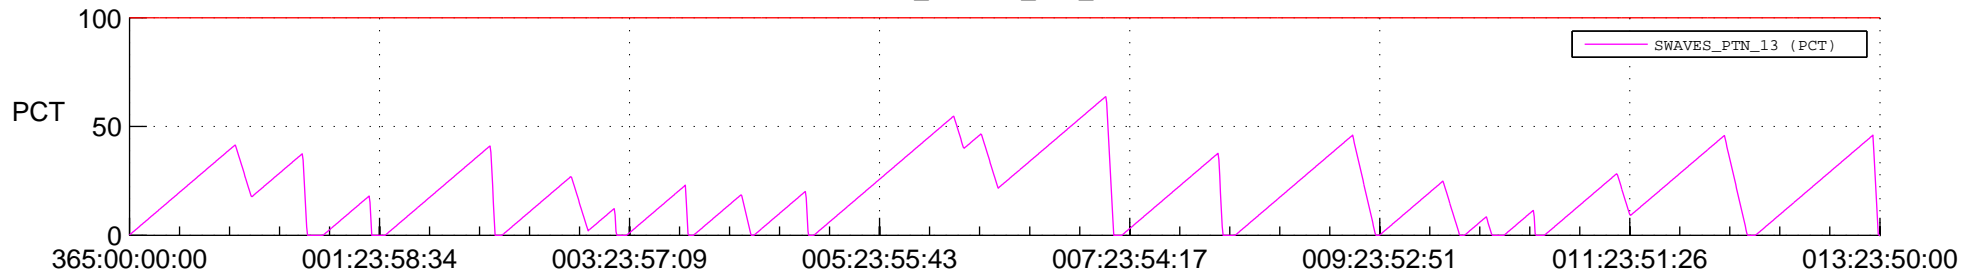

STEREO AHEAD SSR PCT Full Prediction

SWAVES_Percent_Full_Prediction

IMPACT_Percent_Full_Prediction

PLASTIC_Percent_Full_Prediction

Spacecraft_DownLink_Rate

Ground Time (2015:365:00:00:00.000 -2016:013:23:50:00.000)