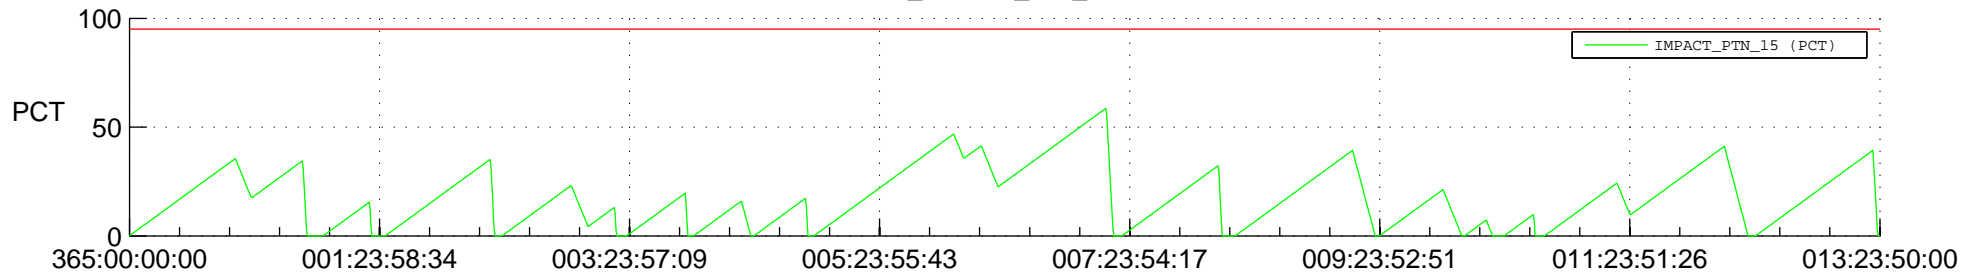

STEREO AHEAD SSR PCT Full Prediction

SWAVES_Percent_Full_Prediction

IMPACT_Percent_Full_Prediction

PLASTIC_Percent_Full_Prediction

Spacecraft_DownLink_Rate

Ground Time (2015:365:00:00:00.000 -2016:013:23:50:00.000)