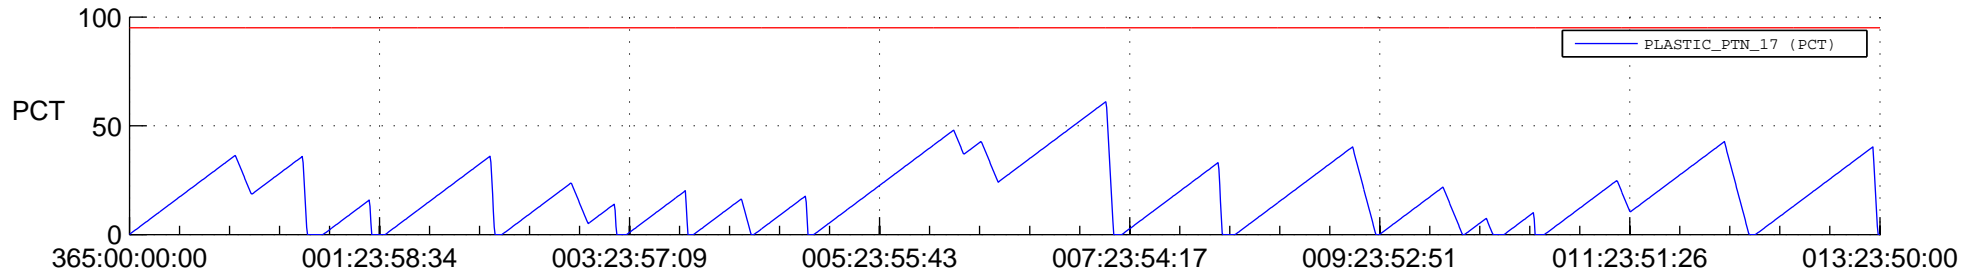

STEREO AHEAD SSR PCT Full Prediction

SWAVES_Percent_Full_Prediction

IMPACT_Percent_Full_Prediction

PLASTIC_Percent_Full_Prediction

Spacecraft_DownLink_Rate

Ground Time (2015:365:00:00:00.000 -2016:013:23:50:00.000)