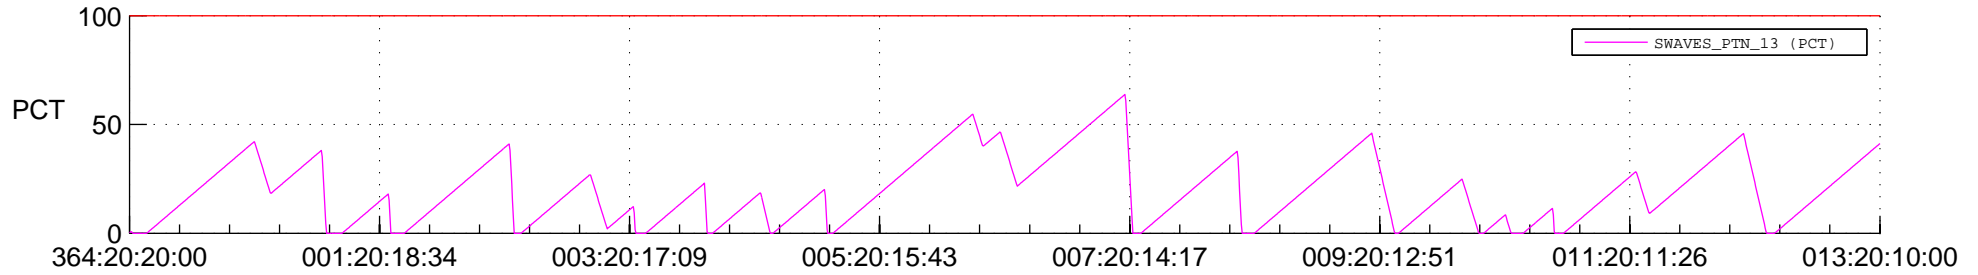

STEREO AHEAD SSR PCT Full Prediction

SWAVES_Percent_Full_Prediction

IMPACT_Percent_Full_Prediction

PLASTIC_Percent_Full_Prediction

Spacecraft_DownLink_Rate

Ground Time (2015:364:20:20:00.000 -2016:013:20:10:00.000)