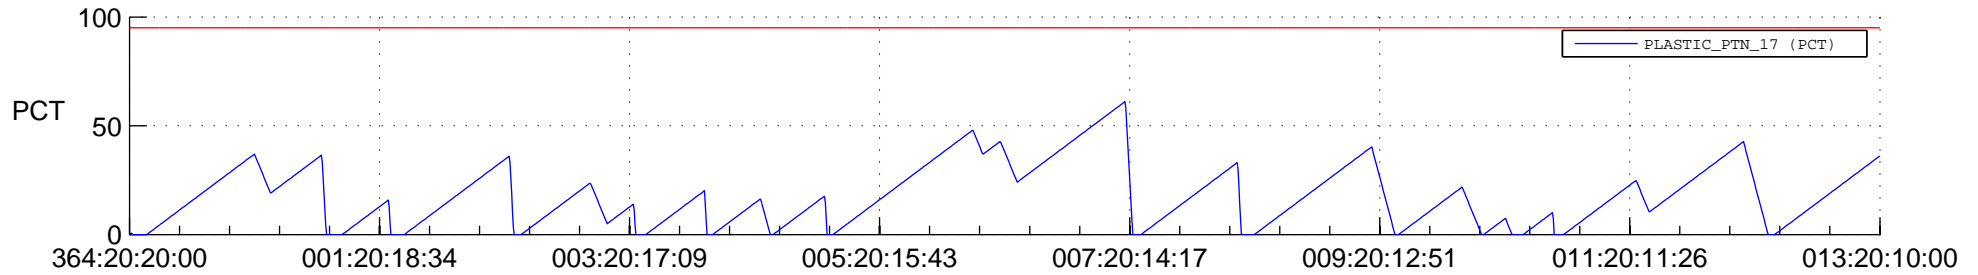

STEREO AHEAD SSR PCT Full Prediction

SWAVES_Percent_Full_Prediction

IMPACT_Percent_Full_Prediction

PLASTIC_Percent_Full_Prediction

Spacecraft_DownLink_Rate

Ground Time (2015:364:20:20:00.000 -2016:013:20:10:00.000)