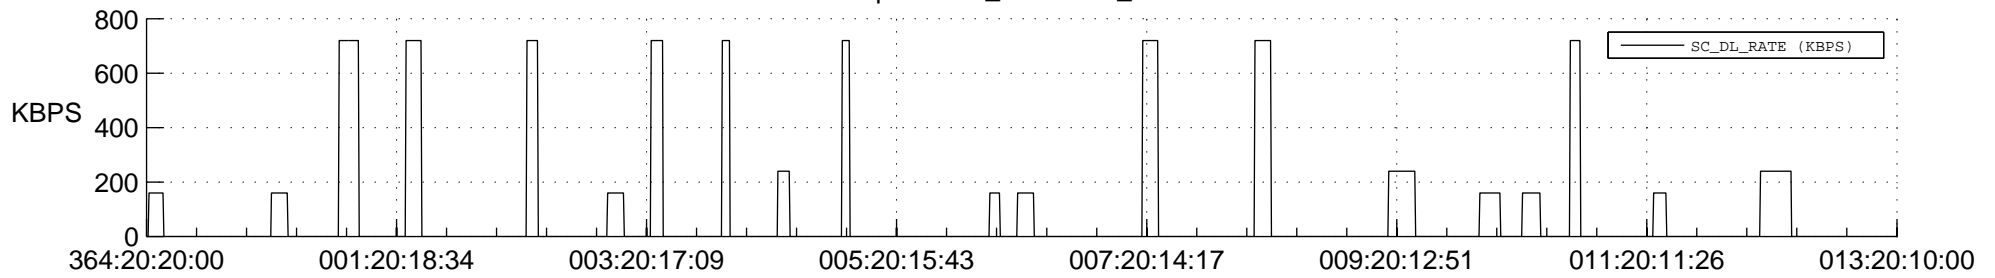

STEREO AHEAD SSR PCT Full Prediction

SWAVES_Percent_Full_Prediction

IMPACT_Percent_Full_Prediction

PLASTIC_Percent_Full_Prediction

Spacecraft_DownLink_Rate

Ground Time (2015:364:20:20:00.000 -2016:013:20:10:00.000)