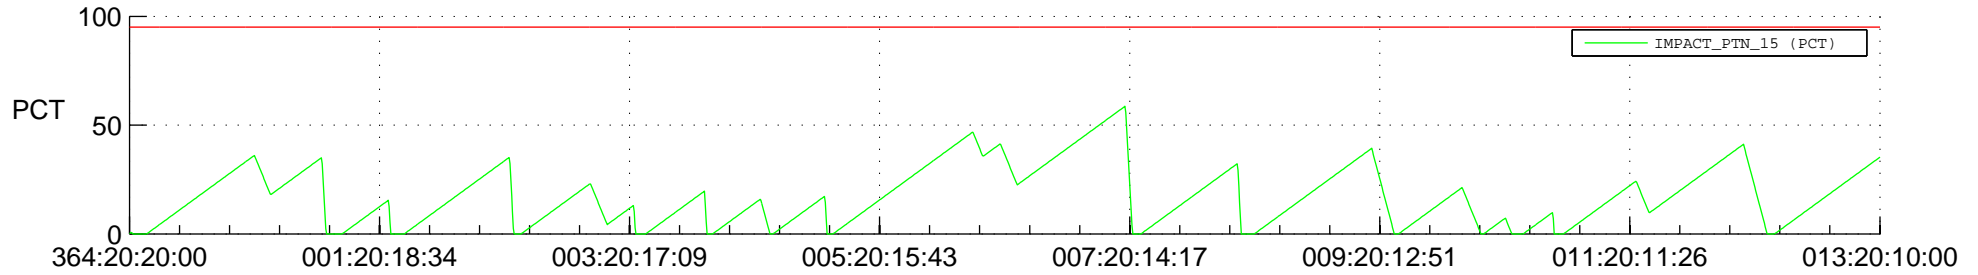

STEREO AHEAD SSR PCT Full Prediction

SWAVES_Percent_Full_Prediction

IMPACT_Percent_Full_Prediction

PLASTIC_Percent_Full_Prediction

Spacecraft_DownLink_Rate

Ground Time (2015:364:20:20:00.000 -2016:013:20:10:00.000)