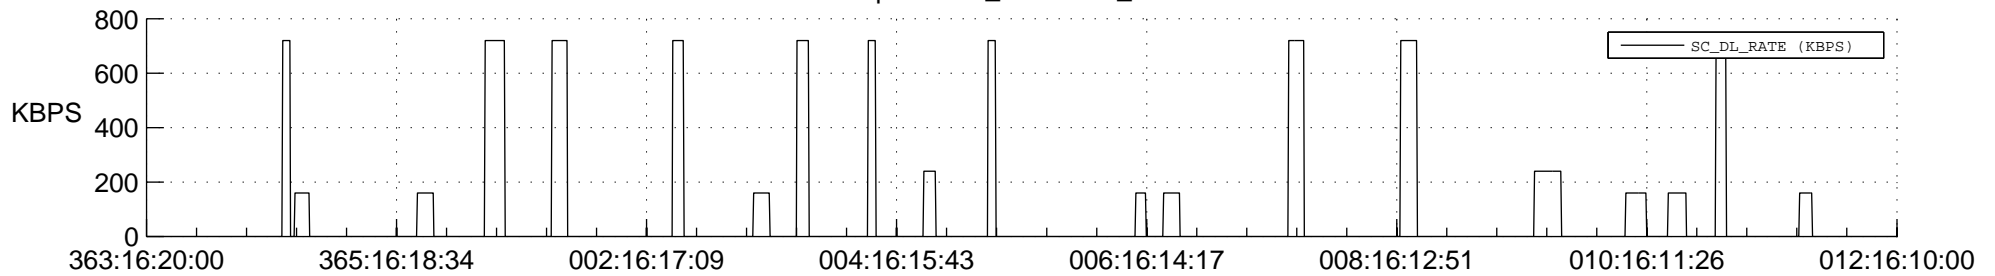

## Spacecraft\_DownLink\_Rate

Ground Time (2015:363:16:20:00.000 -2016:012:16:10:00.000)