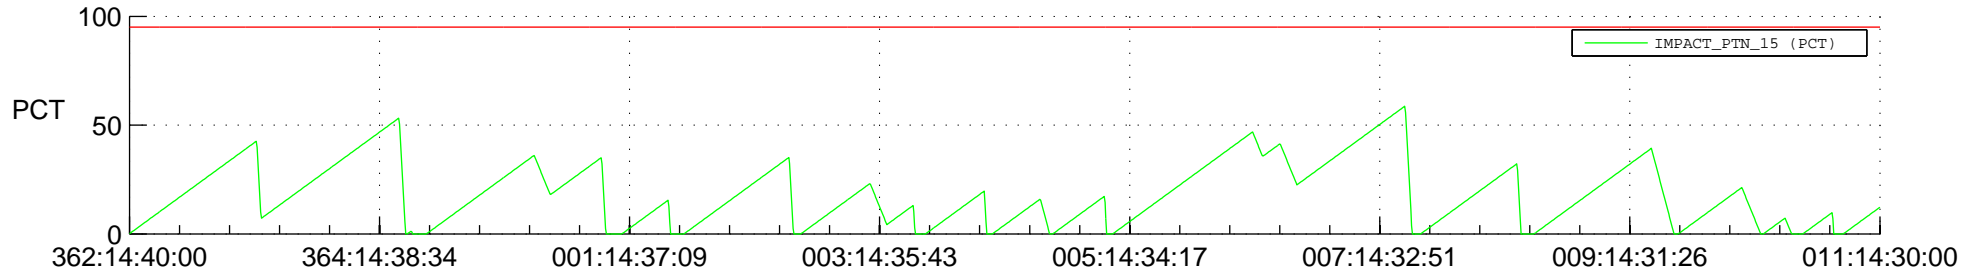

STEREO AHEAD SSR PCT Full Prediction

SWAVES_Percent_Full_Prediction

IMPACT_Percent_Full_Prediction

PLASTIC_Percent_Full_Prediction

Spacecraft_DownLink_Rate