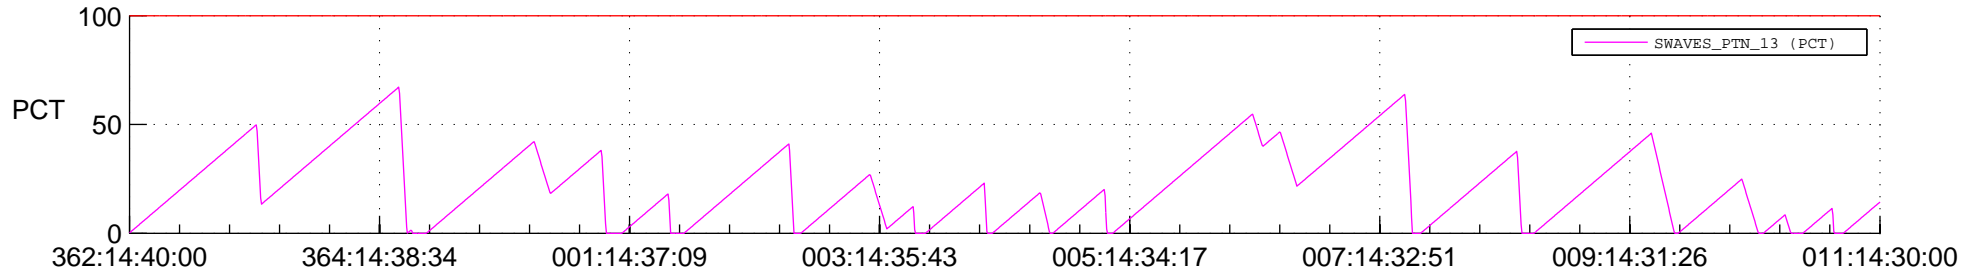

STEREO AHEAD SSR PCT Full Prediction

SWAVES_Percent_Full_Prediction

IMPACT_Percent_Full_Prediction

PLASTIC_Percent_Full_Prediction

Spacecraft_DownLink_Rate