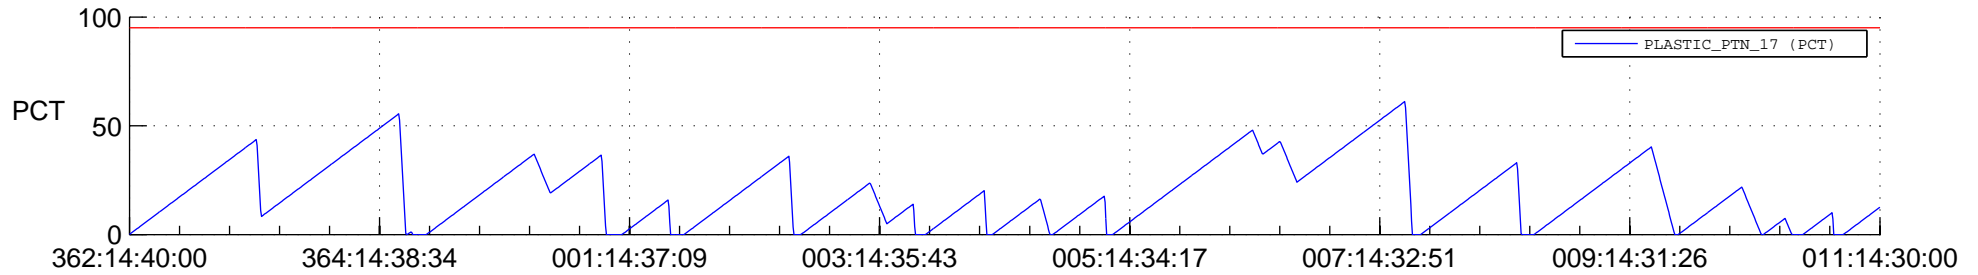

STEREO AHEAD SSR PCT Full Prediction

SWAVES_Percent_Full_Prediction

IMPACT_Percent_Full_Prediction

PLASTIC_Percent_Full_Prediction

Spacecraft_DownLink_Rate