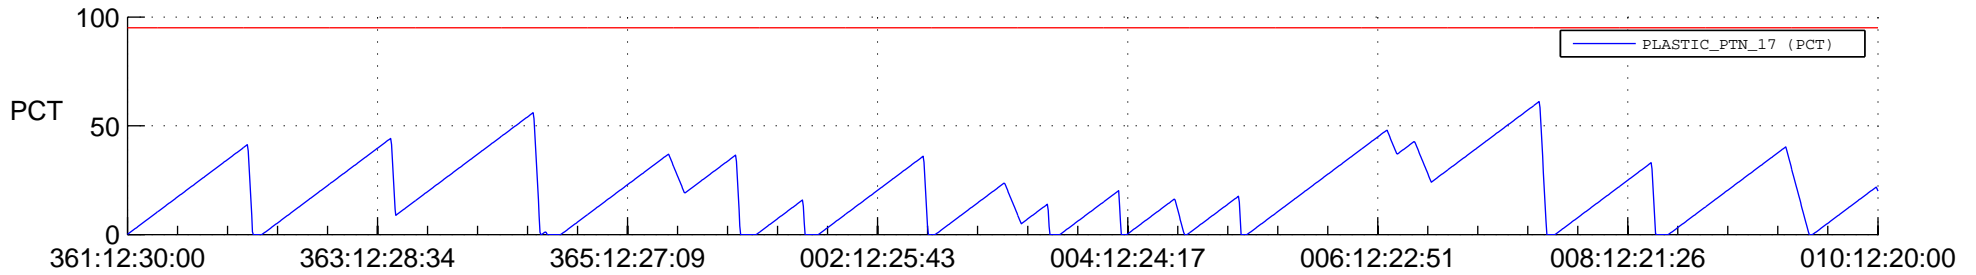

STEREO AHEAD SSR PCT Full Prediction

SWAVES_Percent_Full_Prediction

IMPACT_Percent_Full_Prediction

PLASTIC_Percent_Full_Prediction

Spacecraft_DownLink_Rate