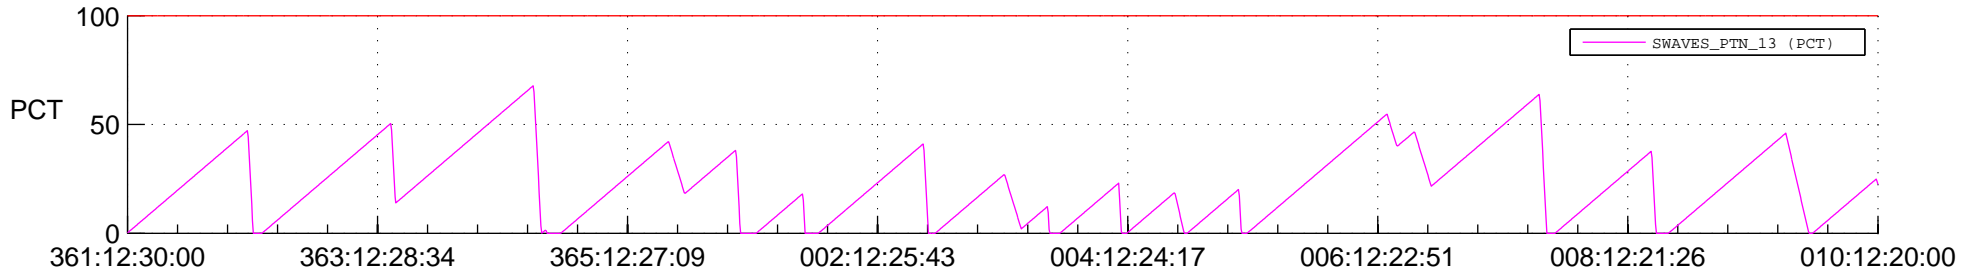

STEREO AHEAD SSR PCT Full Prediction

SWAVES_Percent_Full_Prediction

IMPACT_Percent_Full_Prediction

PLASTIC_Percent_Full_Prediction

Spacecraft_DownLink_Rate