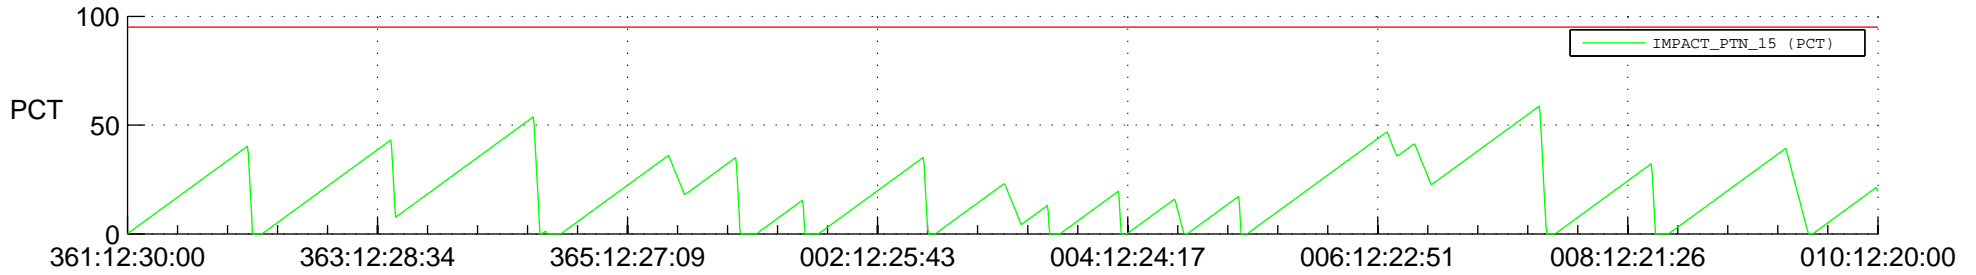

STEREO AHEAD SSR PCT Full Prediction

SWAVES_Percent_Full_Prediction

IMPACT_Percent_Full_Prediction

PLASTIC_Percent_Full_Prediction

Spacecraft_DownLink_Rate