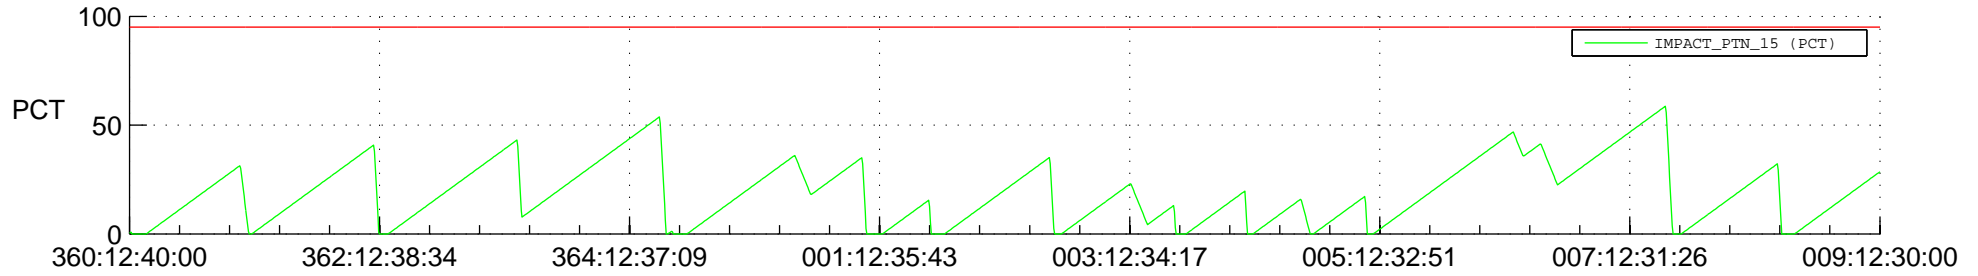

STEREO AHEAD SSR PCT Full Prediction

SWAVES_Percent_Full_Prediction

IMPACT_Percent_Full_Prediction

PLASTIC_Percent_Full_Prediction

Spacecraft_DownLink_Rate

Ground Time (2015:360:12:40:00.000 -2016:009:12:30:00.000)