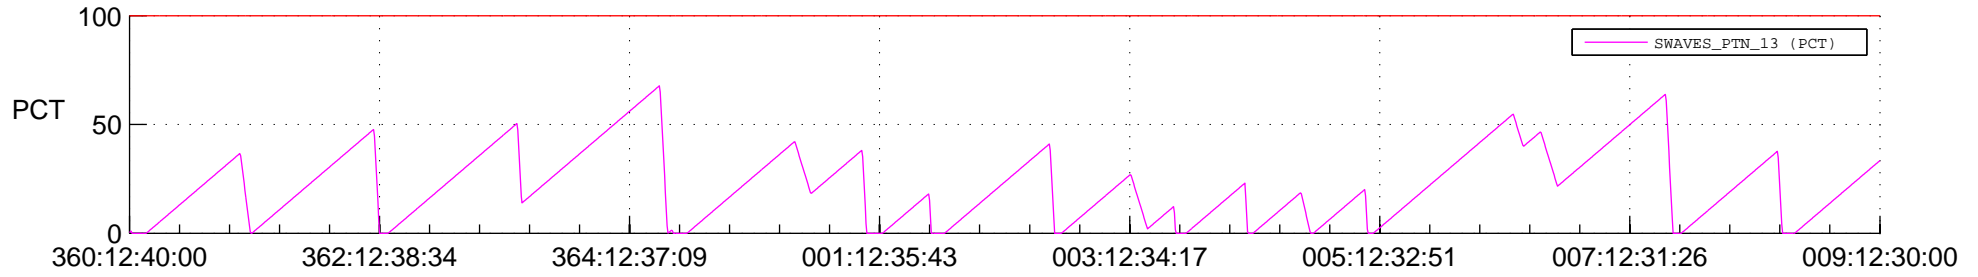

STEREO AHEAD SSR PCT Full Prediction

SWAVES_Percent_Full_Prediction

IMPACT_Percent_Full_Prediction

PLASTIC_Percent_Full_Prediction

Spacecraft_DownLink_Rate

Ground Time (2015:360:12:40:00.000 -2016:009:12:30:00.000)