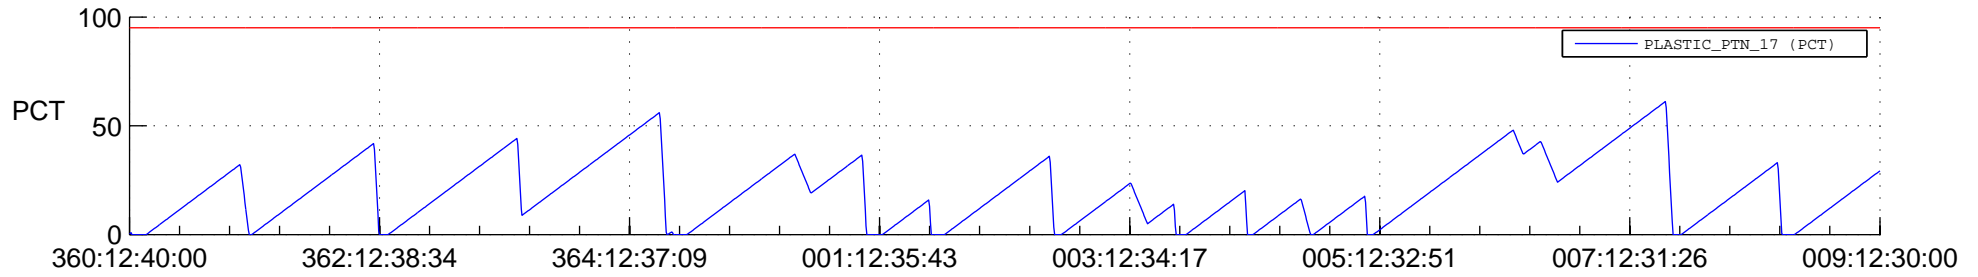

STEREO AHEAD SSR PCT Full Prediction

SWAVES_Percent_Full_Prediction

IMPACT_Percent_Full_Prediction

PLASTIC_Percent_Full_Prediction

Spacecraft_DownLink_Rate

Ground Time (2015:360:12:40:00.000 -2016:009:12:30:00.000)