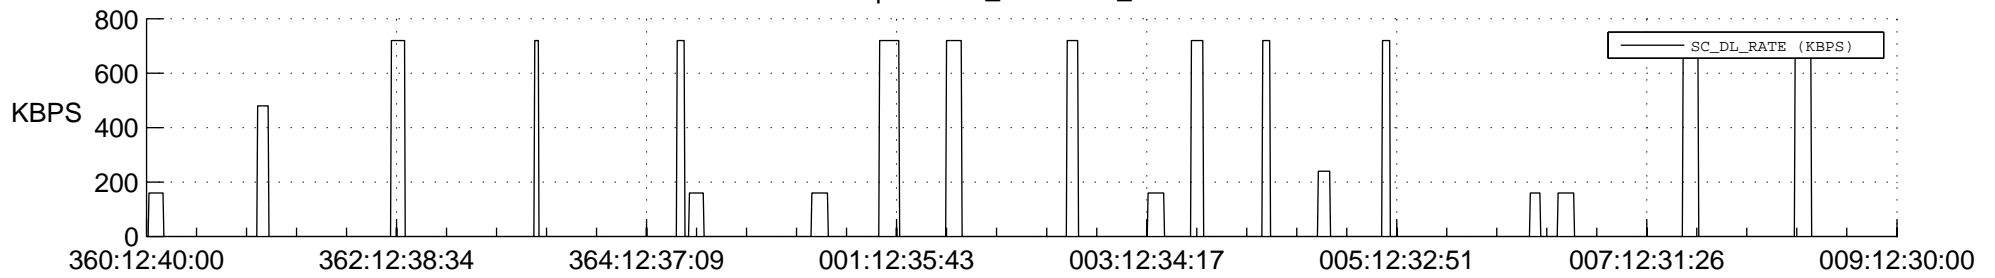

STEREO AHEAD SSR PCT Full Prediction

SWAVES_Percent_Full_Prediction

IMPACT_Percent_Full_Prediction

PLASTIC_Percent_Full_Prediction

Spacecraft_DownLink_Rate

Ground Time (2015:360:12:40:00.000 -2016:009:12:30:00.000)