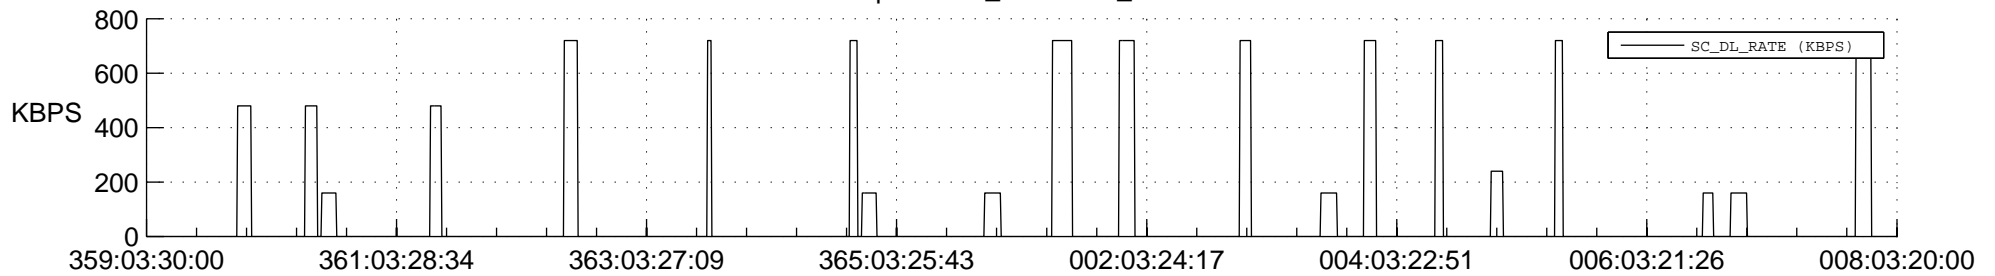

STEREO AHEAD SSR PCT Full Prediction

SWAVES_Percent_Full_Prediction

IMPACT_Percent_Full_Prediction

PLASTIC_Percent_Full_Prediction

Spacecraft_DownLink_Rate

Ground Time (2015:359:03:30:00.000 -2016:008:03:20:00.000)