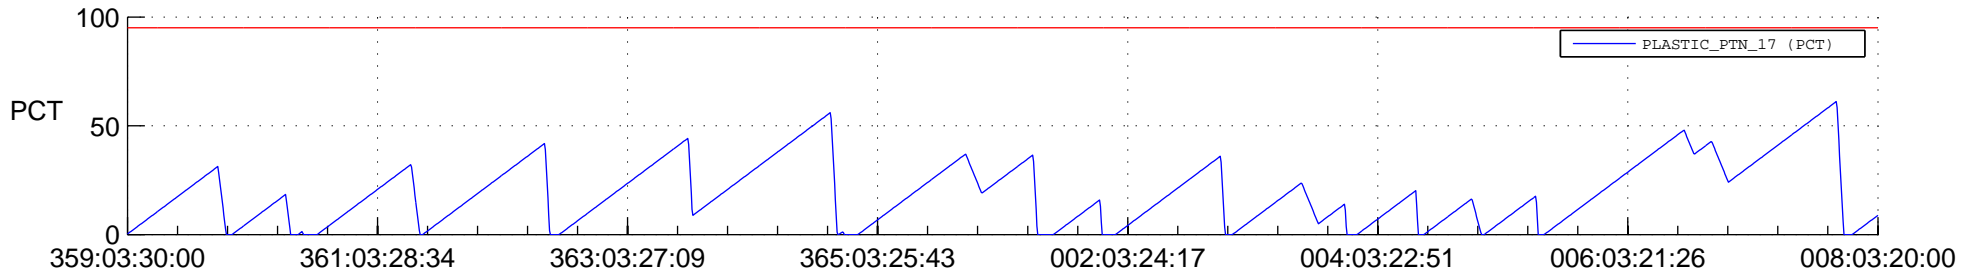

STEREO AHEAD SSR PCT Full Prediction

SWAVES_Percent_Full_Prediction

IMPACT_Percent_Full_Prediction

PLASTIC_Percent_Full_Prediction

Spacecraft_DownLink_Rate

Ground Time (2015:359:03:30:00.000 -2016:008:03:20:00.000)