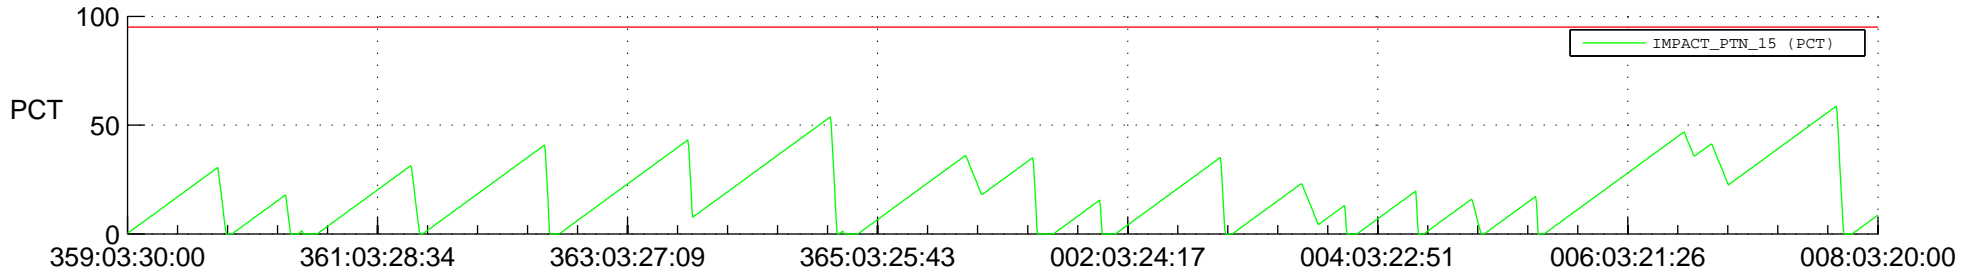

STEREO AHEAD SSR PCT Full Prediction

SWAVES_Percent_Full_Prediction

IMPACT_Percent_Full_Prediction

PLASTIC_Percent_Full_Prediction

Spacecraft_DownLink_Rate

Ground Time (2015:359:03:30:00.000 -2016:008:03:20:00.000)