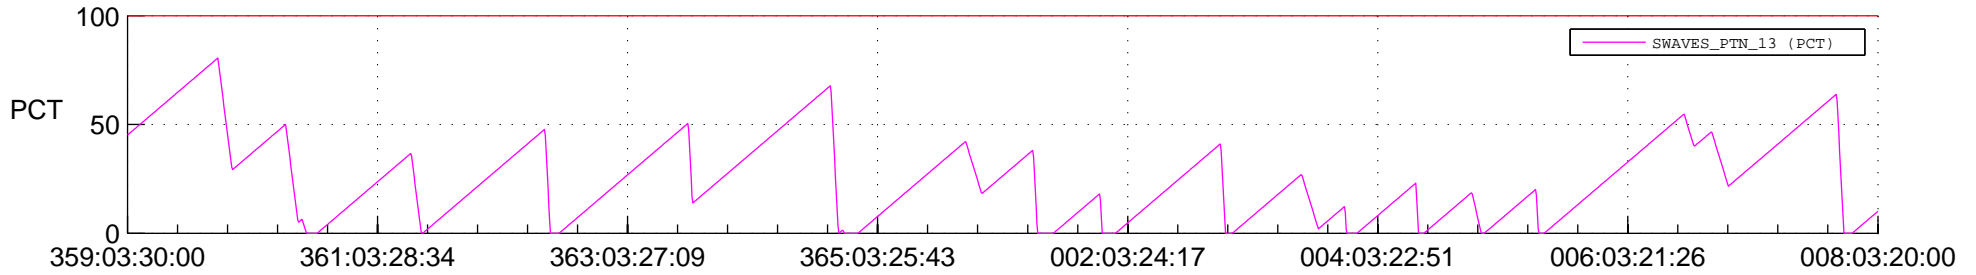

STEREO AHEAD SSR PCT Full Prediction

SWAVES_Percent_Full_Prediction

IMPACT_Percent_Full_Prediction

PLASTIC_Percent_Full_Prediction

Spacecraft_DownLink_Rate

Ground Time (2015:359:03:30:00.000 -2016:008:03:20:00.000)