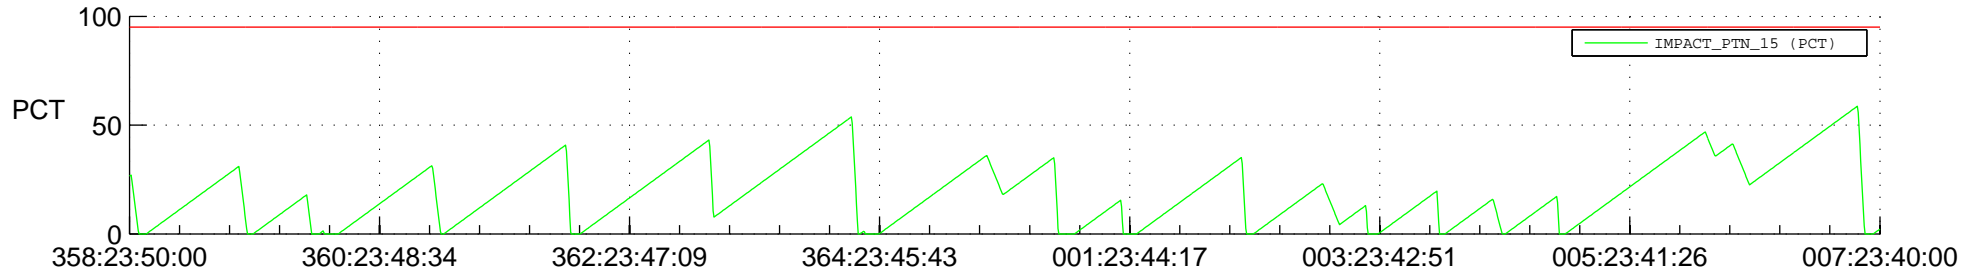

IMPACT_Percent_Full_Prediction