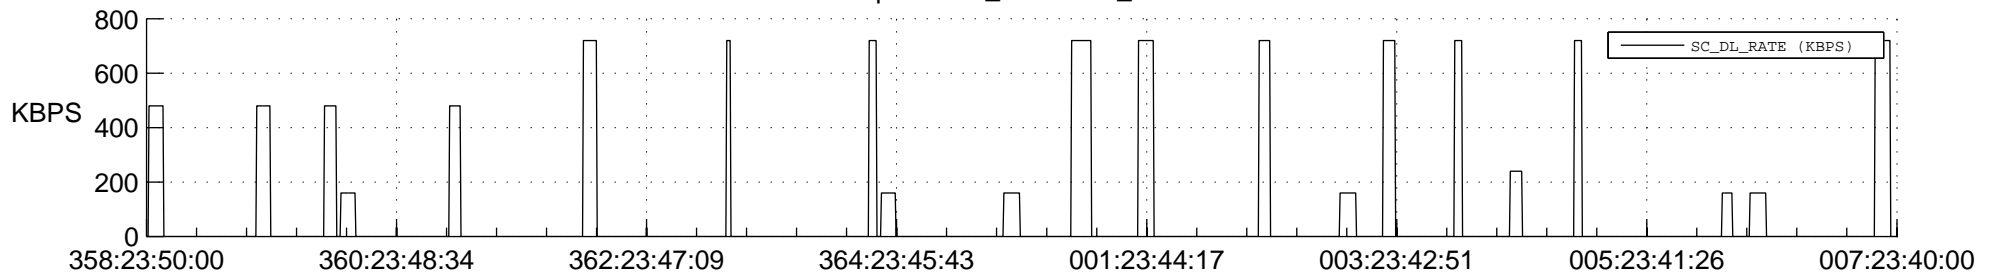

## Spacecraft\_DownLink\_Rate

Ground Time (2015:358:23:50:00.000 -2016:007:23:40:00.000)