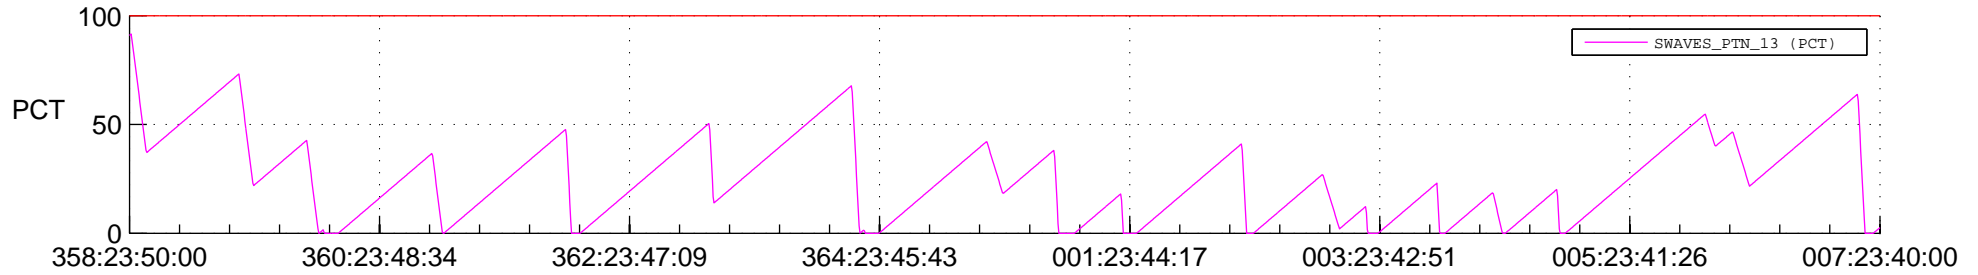

# STEREO AHEAD SSR PCT Full Prediction

## SWAVES\_Percent\_Full\_Prediction

## Spacecraft\_DownLink\_Rate

Ground Time (2015:358:23:50:00.000 -2016:007:23:40:00.000)