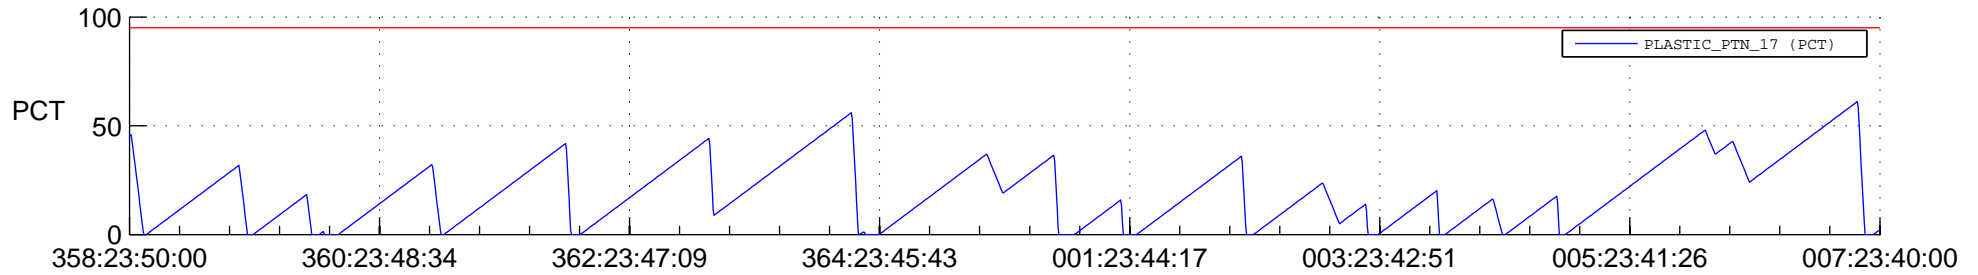

## SWAVES\_Percent\_Full\_Prediction

## Spacecraft\_DownLink\_Rate

Ground Time (2015:358:23:50:00.000 -2016:007:23:40:00.000)