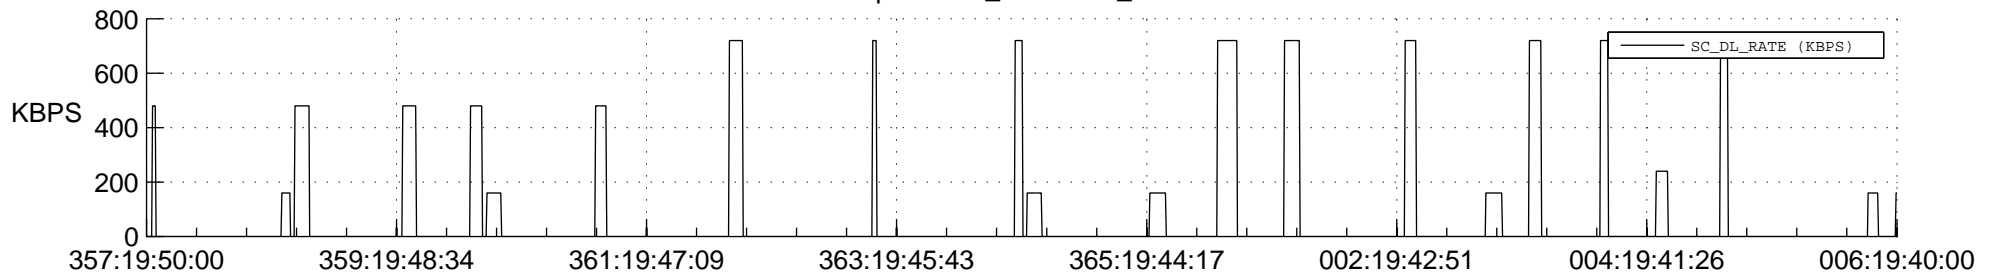

STEREO AHEAD SSR PCT Full Prediction

SWAVES_Percent_Full_Prediction

IMPACT_Percent_Full_Prediction

PLASTIC_Percent_Full_Prediction

Spacecraft_DownLink_Rate

Ground Time (2015:357:19:50:00.000 -2016:006:19:40:00.000)