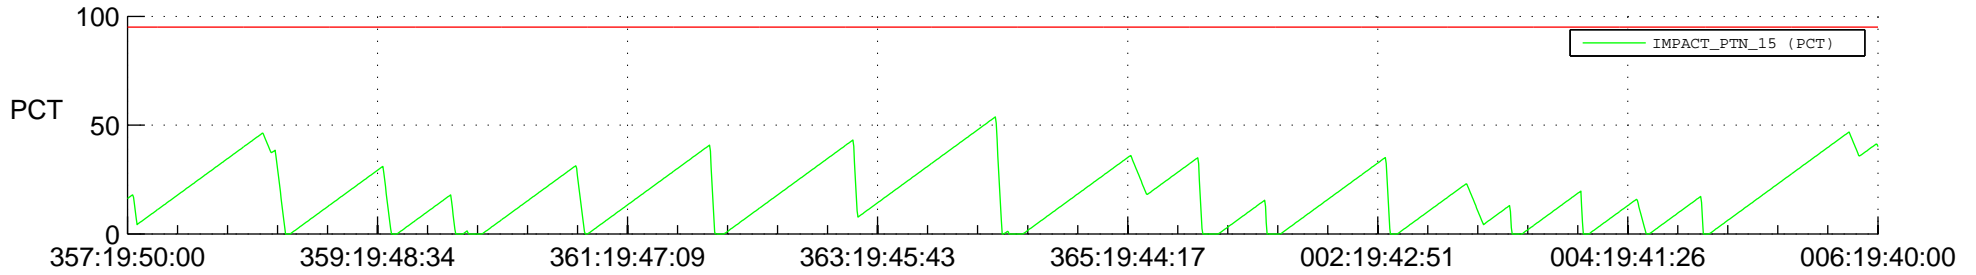

STEREO AHEAD SSR PCT Full Prediction

SWAVES_Percent_Full_Prediction

IMPACT_Percent_Full_Prediction

PLASTIC_Percent_Full_Prediction

Spacecraft_DownLink_Rate

Ground Time (2015:357:19:50:00.000 -2016:006:19:40:00.000)