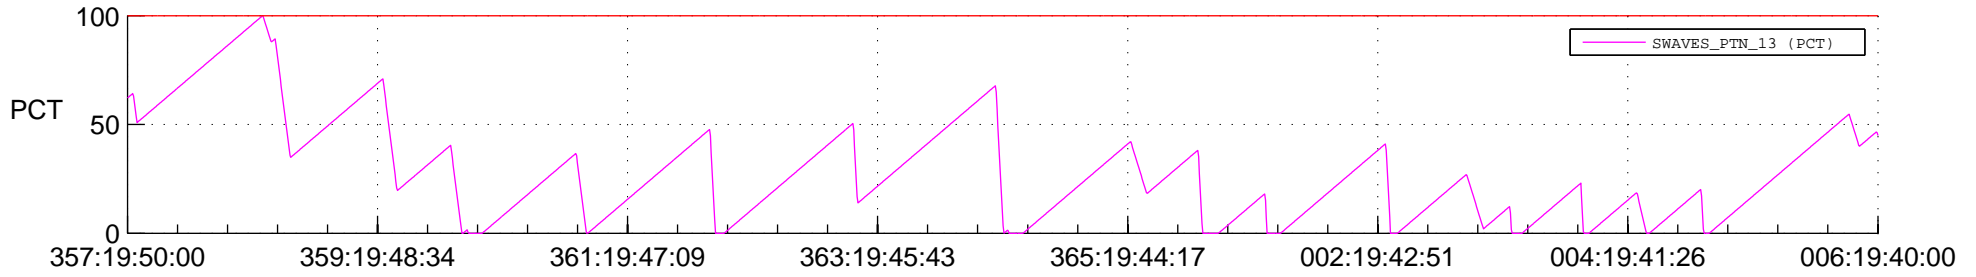

STEREO AHEAD SSR PCT Full Prediction

SWAVES_Percent_Full_Prediction

IMPACT_Percent_Full_Prediction

PLASTIC_Percent_Full_Prediction

Spacecraft_DownLink_Rate

Ground Time (2015:357:19:50:00.000 -2016:006:19:40:00.000)