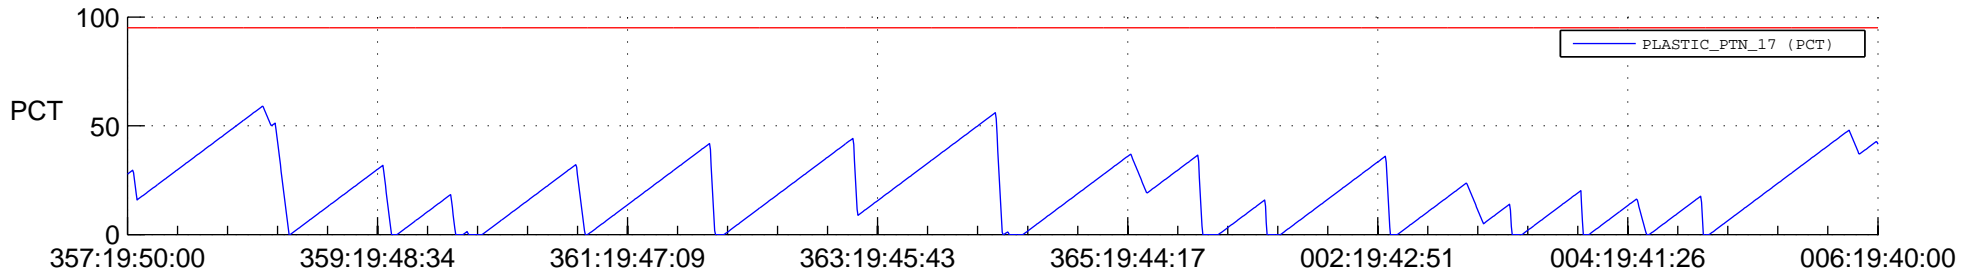

STEREO AHEAD SSR PCT Full Prediction

SWAVES_Percent_Full_Prediction

IMPACT_Percent_Full_Prediction

PLASTIC_Percent_Full_Prediction

Spacecraft_DownLink_Rate

Ground Time (2015:357:19:50:00.000 -2016:006:19:40:00.000)