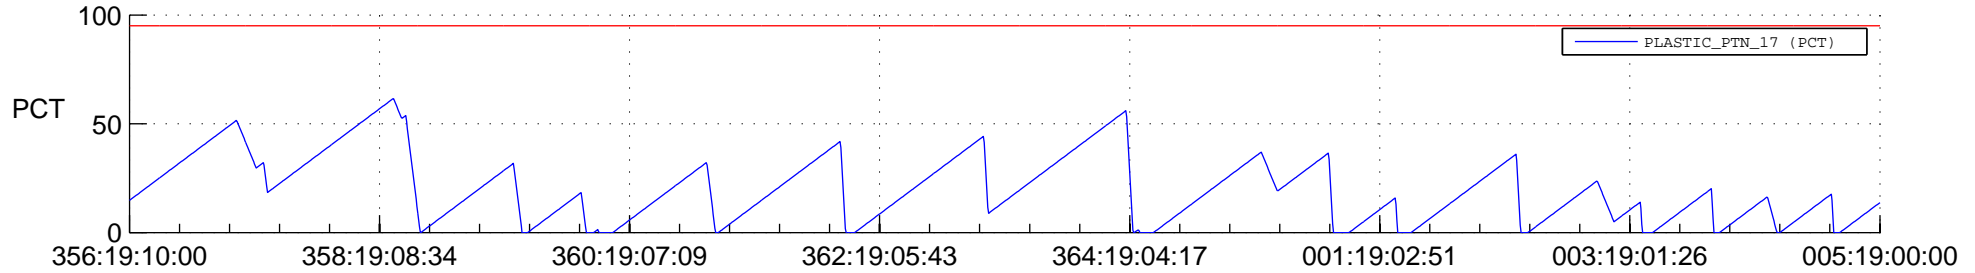

STEREO AHEAD SSR PCT Full Prediction

SWAVES_Percent_Full_Prediction

IMPACT_Percent_Full_Prediction

PLASTIC_Percent_Full_Prediction

Spacecraft_DownLink_Rate

Ground Time (2015:356:19:10:00.000 -2016:005:19:00:00.000)