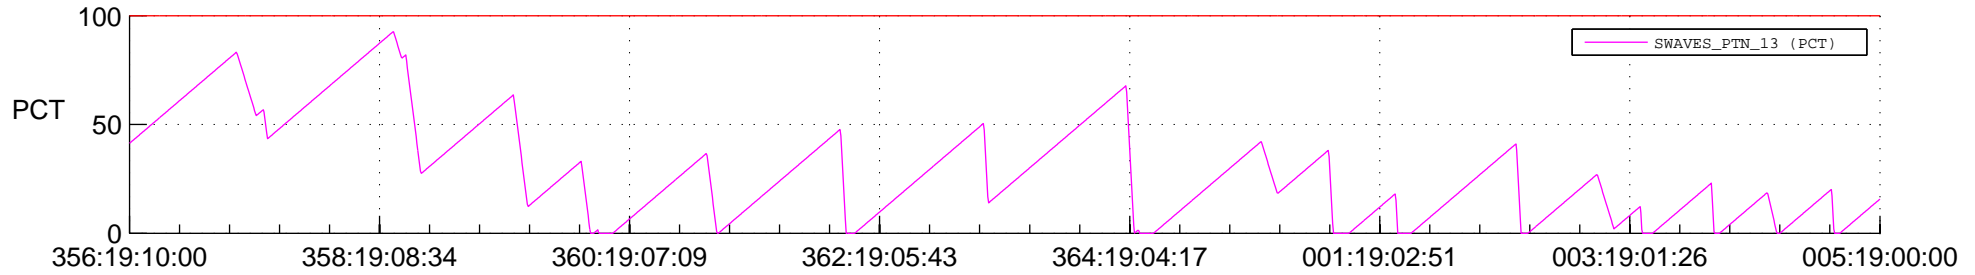

STEREO AHEAD SSR PCT Full Prediction

SWAVES_Percent_Full_Prediction

IMPACT_Percent_Full_Prediction

PLASTIC_Percent_Full_Prediction

Spacecraft_DownLink_Rate

Ground Time (2015:356:19:10:00.000 -2016:005:19:00:00.000)