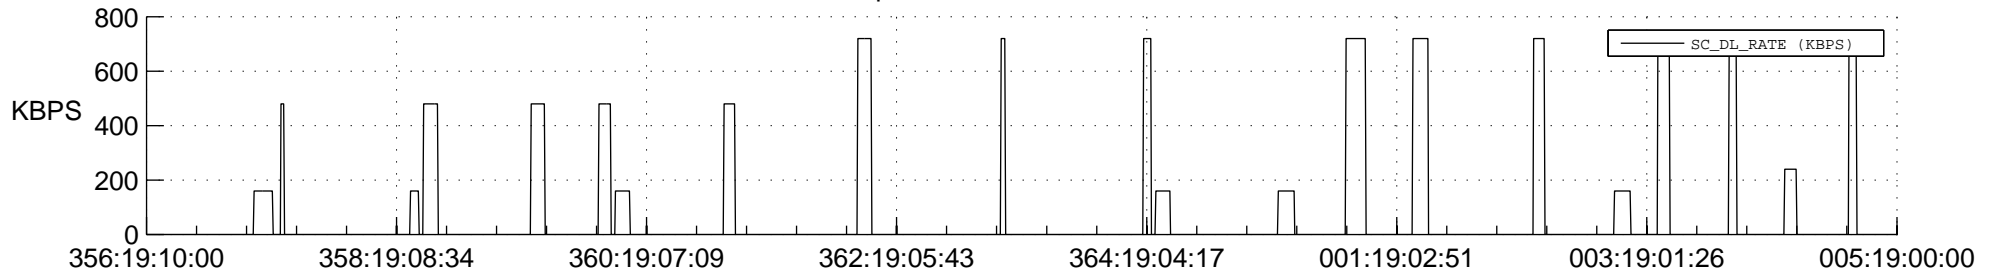

STEREO AHEAD SSR PCT Full Prediction

SWAVES_Percent_Full_Prediction

IMPACT_Percent_Full_Prediction

PLASTIC_Percent_Full_Prediction

Spacecraft_DownLink_Rate

Ground Time (2015:356:19:10:00.000 -2016:005:19:00:00.000)