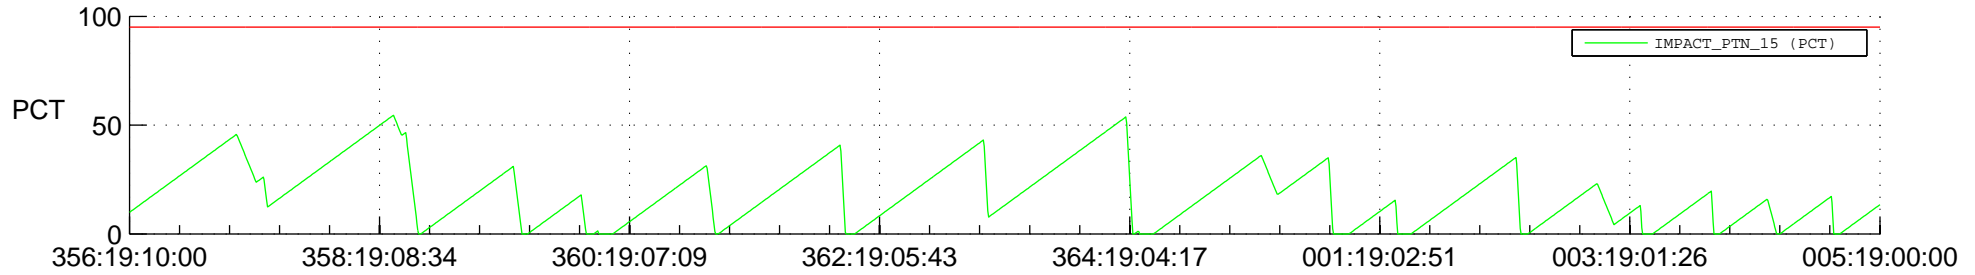

STEREO AHEAD SSR PCT Full Prediction

SWAVES_Percent_Full_Prediction

IMPACT_Percent_Full_Prediction

PLASTIC_Percent_Full_Prediction

Spacecraft_DownLink_Rate

Ground Time (2015:356:19:10:00.000 -2016:005:19:00:00.000)