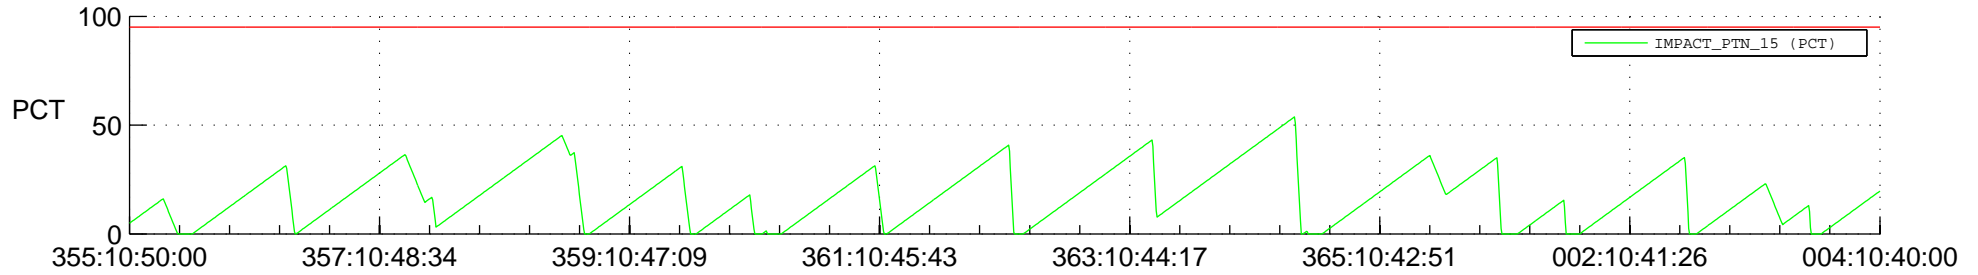

IMPACT_Percent_Full_Prediction