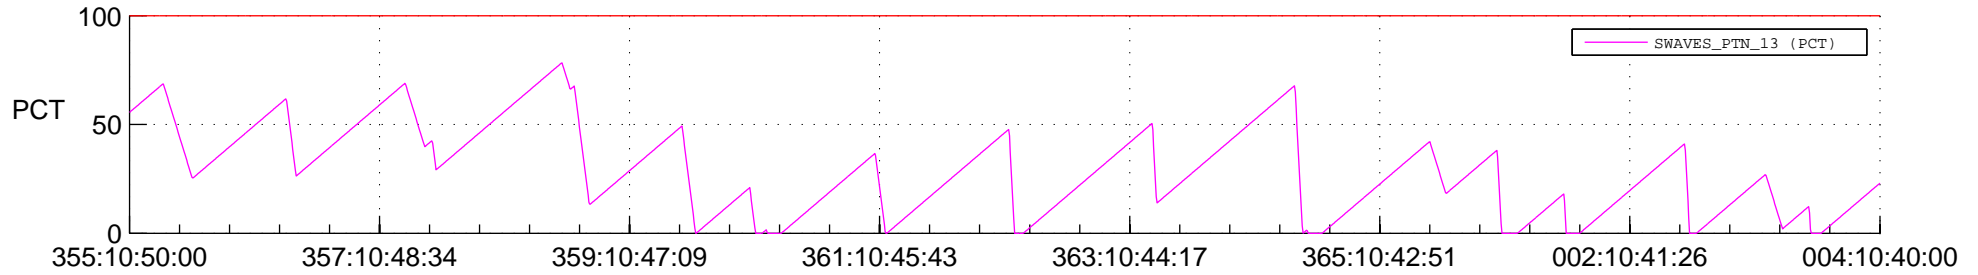

## SWAVES\_Percent\_Full\_Prediction

## Spacecraft\_DownLink\_Rate

Ground Time (2015:355:10:50:00.000 -2016:004:10:40:00.000)