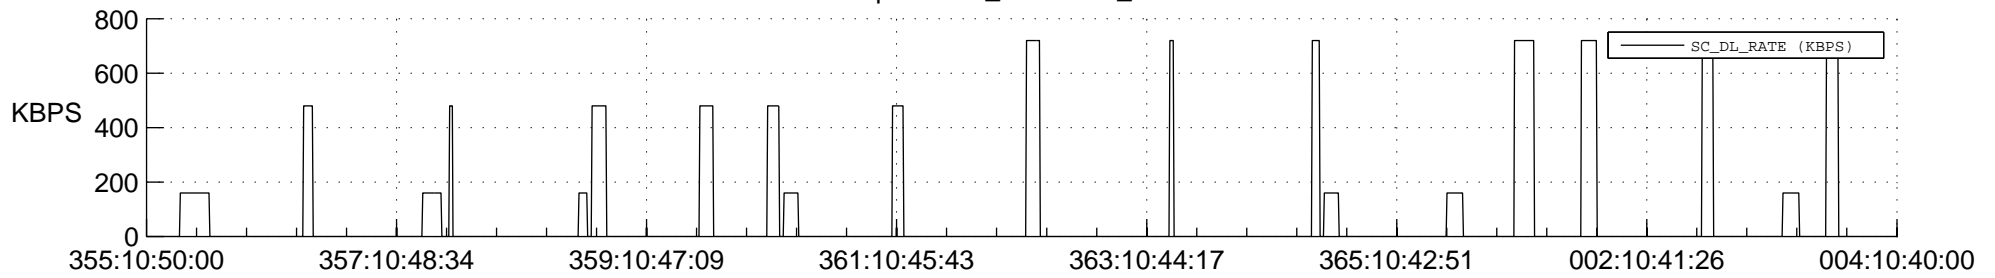

## Spacecraft\_DownLink\_Rate

Ground Time (2015:355:10:50:00.000 -2016:004:10:40:00.000)