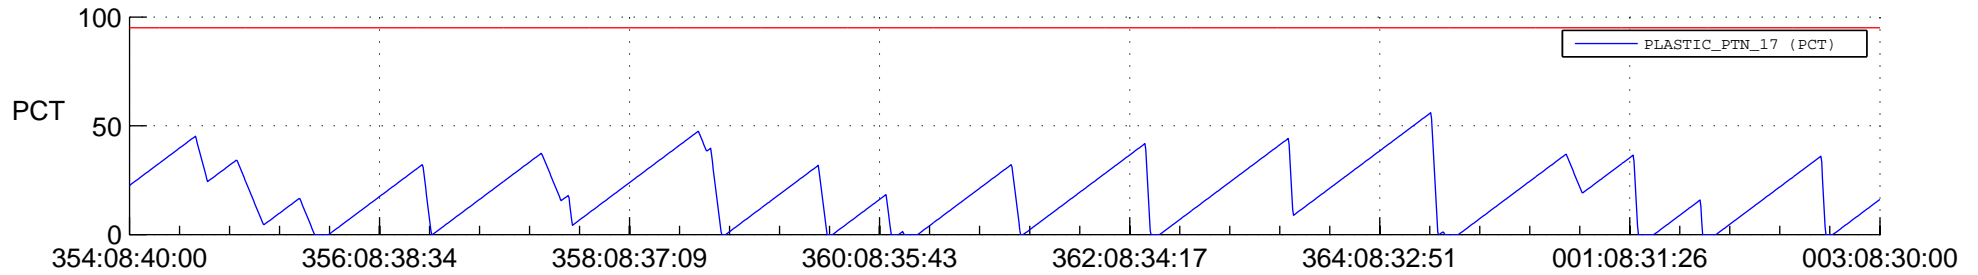

STEREO AHEAD SSR PCT Full Prediction

SWAVES_Percent_Full_Prediction

IMPACT_Percent_Full_Prediction

PLASTIC_Percent_Full_Prediction

Spacecraft_DownLink_Rate