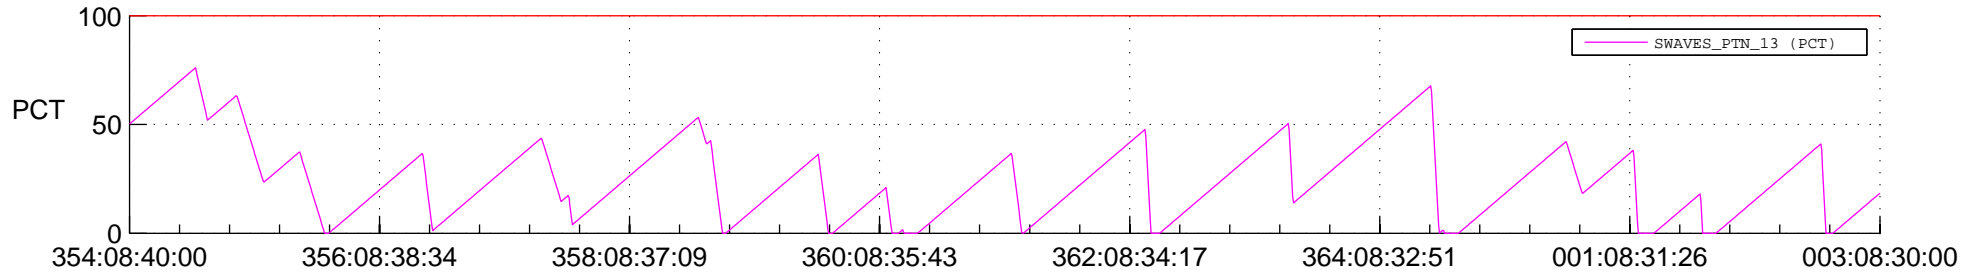

STEREO AHEAD SSR PCT Full Prediction

SWAVES_Percent_Full_Prediction

IMPACT_Percent_Full_Prediction

PLASTIC_Percent_Full_Prediction

Spacecraft_DownLink_Rate