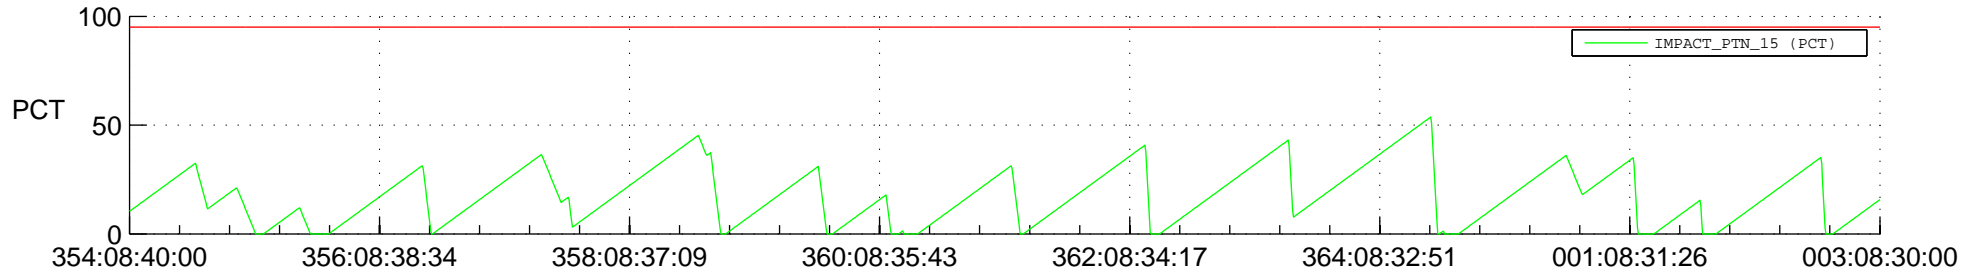

STEREO AHEAD SSR PCT Full Prediction

SWAVES_Percent_Full_Prediction

IMPACT_Percent_Full_Prediction

PLASTIC_Percent_Full_Prediction

Spacecraft_DownLink_Rate