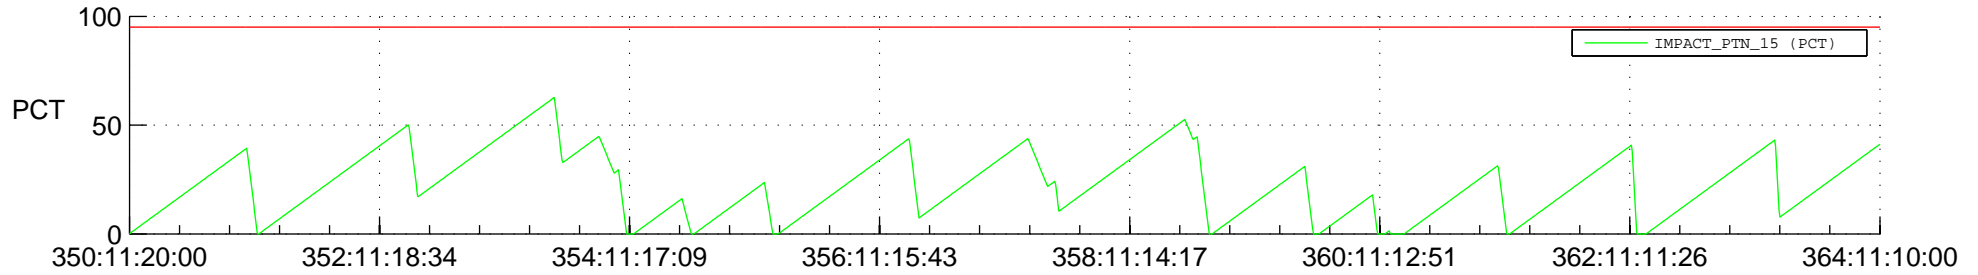

STEREO AHEAD SSR PCT Full Prediction

SWAVES_Percent_Full_Prediction

IMPACT_Percent_Full_Prediction

PLASTIC_Percent_Full_Prediction

Spacecraft_DownLink_Rate

Ground Time (2015:350:11:20:00.000 -2015:364:11:10:00.000)