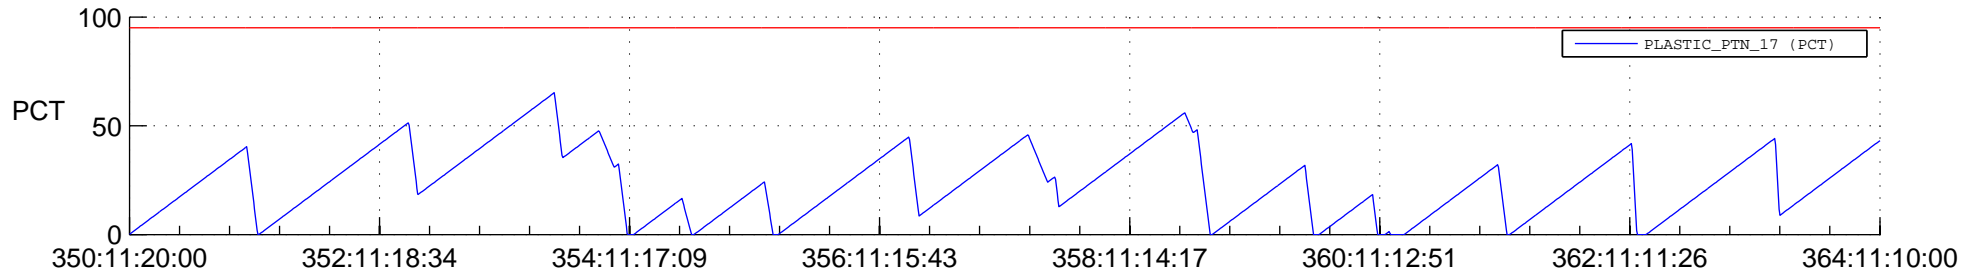

STEREO AHEAD SSR PCT Full Prediction

SWAVES_Percent_Full_Prediction

IMPACT_Percent_Full_Prediction

PLASTIC_Percent_Full_Prediction

Spacecraft_DownLink_Rate

Ground Time (2015:350:11:20:00.000 -2015:364:11:10:00.000)