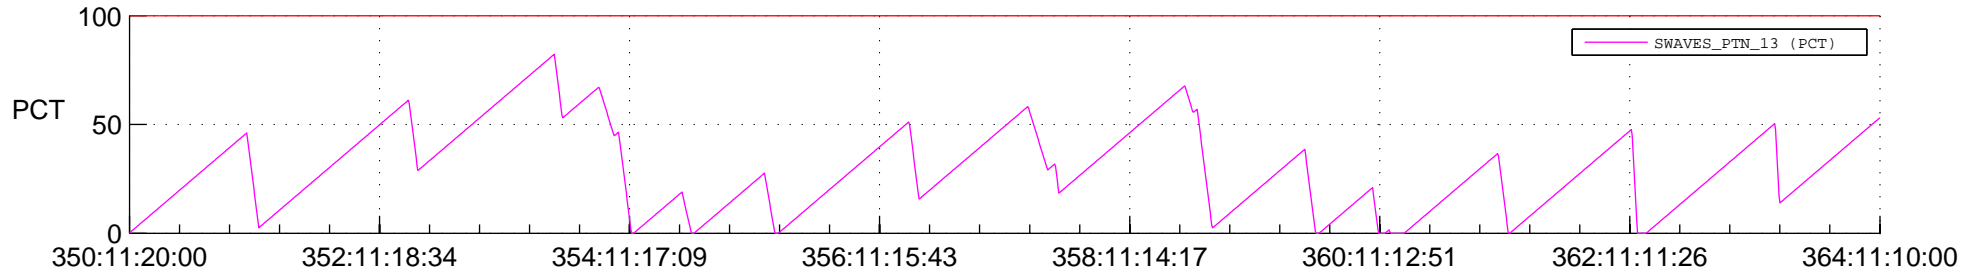

STEREO AHEAD SSR PCT Full Prediction

SWAVES_Percent_Full_Prediction

IMPACT_Percent_Full_Prediction

PLASTIC_Percent_Full_Prediction

Spacecraft_DownLink_Rate

Ground Time (2015:350:11:20:00.000 -2015:364:11:10:00.000)