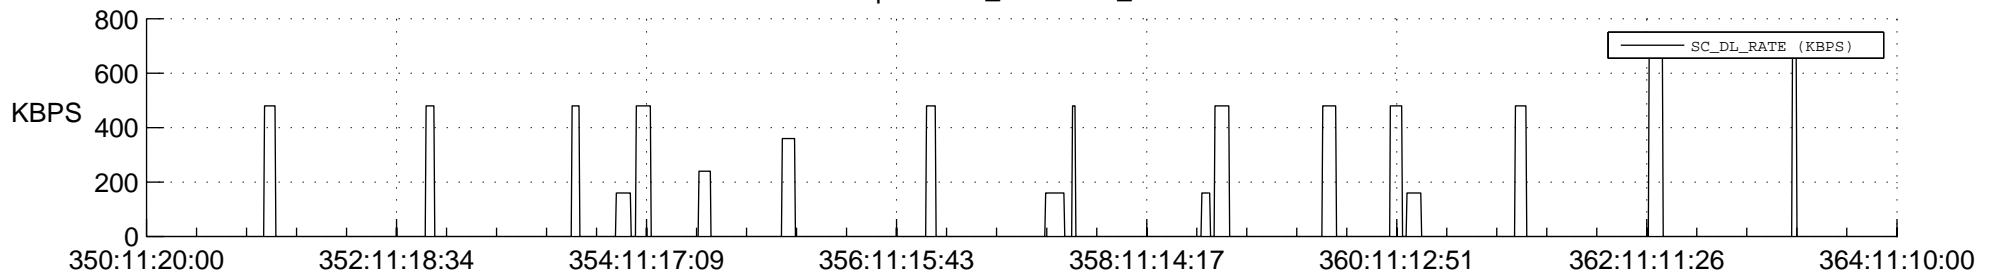

STEREO AHEAD SSR PCT Full Prediction

SWAVES_Percent_Full_Prediction

IMPACT_Percent_Full_Prediction

PLASTIC_Percent_Full_Prediction

Spacecraft_DownLink_Rate

Ground Time (2015:350:11:20:00.000 -2015:364:11:10:00.000)