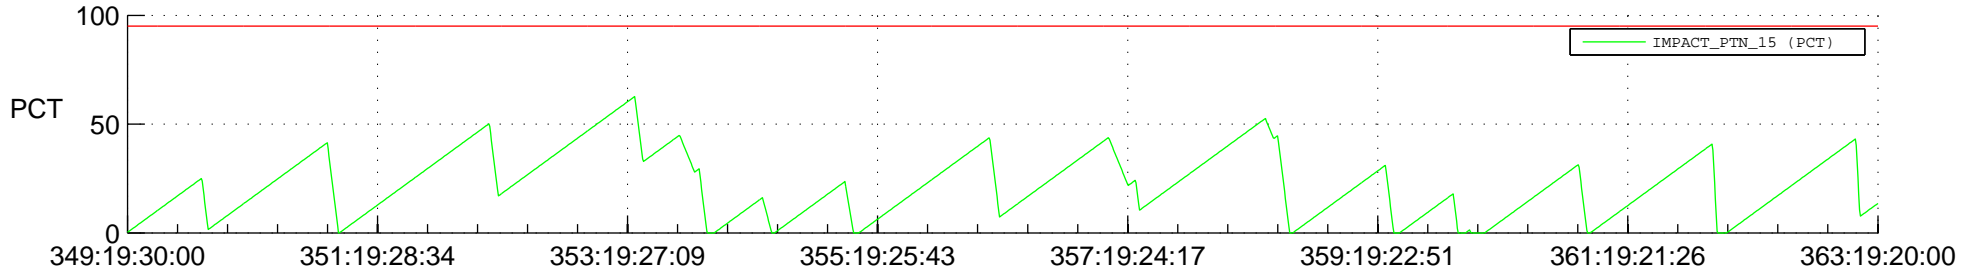

STEREO AHEAD SSR PCT Full Prediction

SWAVES_Percent_Full_Prediction

IMPACT_Percent_Full_Prediction

PLASTIC_Percent_Full_Prediction

Spacecraft_DownLink_Rate

Ground Time (2015:349:19:30:00.000 -2015:363:19:20:00.000)