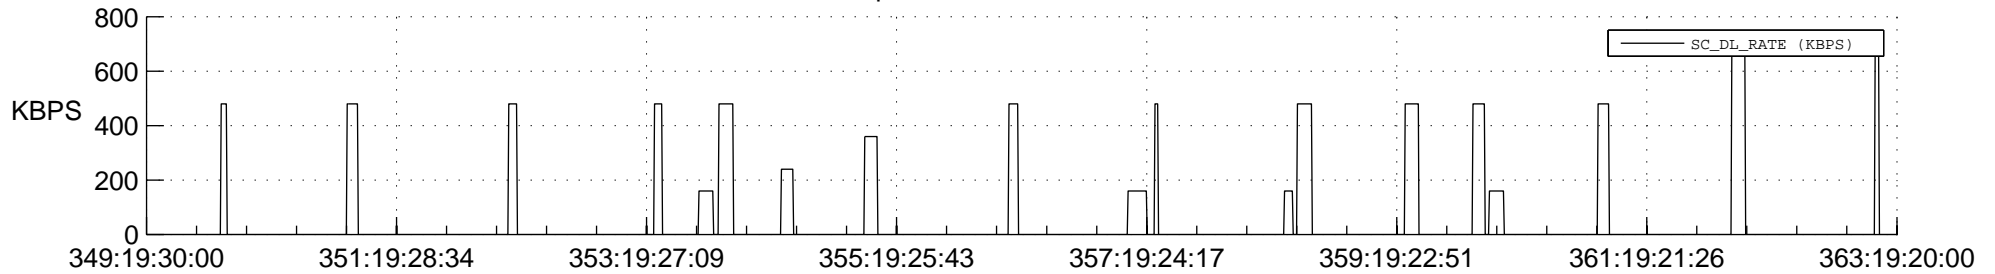

STEREO AHEAD SSR PCT Full Prediction

SWAVES_Percent_Full_Prediction

IMPACT_Percent_Full_Prediction

PLASTIC_Percent_Full_Prediction

Spacecraft_DownLink_Rate

Ground Time (2015:349:19:30:00.000 -2015:363:19:20:00.000)