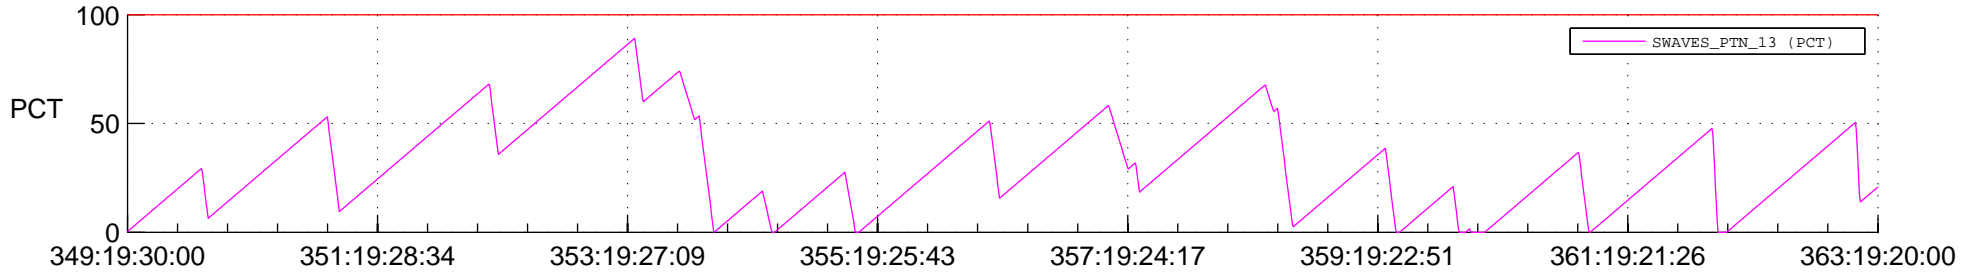

STEREO AHEAD SSR PCT Full Prediction

SWAVES_Percent_Full_Prediction

IMPACT_Percent_Full_Prediction

PLASTIC_Percent_Full_Prediction

Spacecraft_DownLink_Rate

Ground Time (2015:349:19:30:00.000 -2015:363:19:20:00.000)