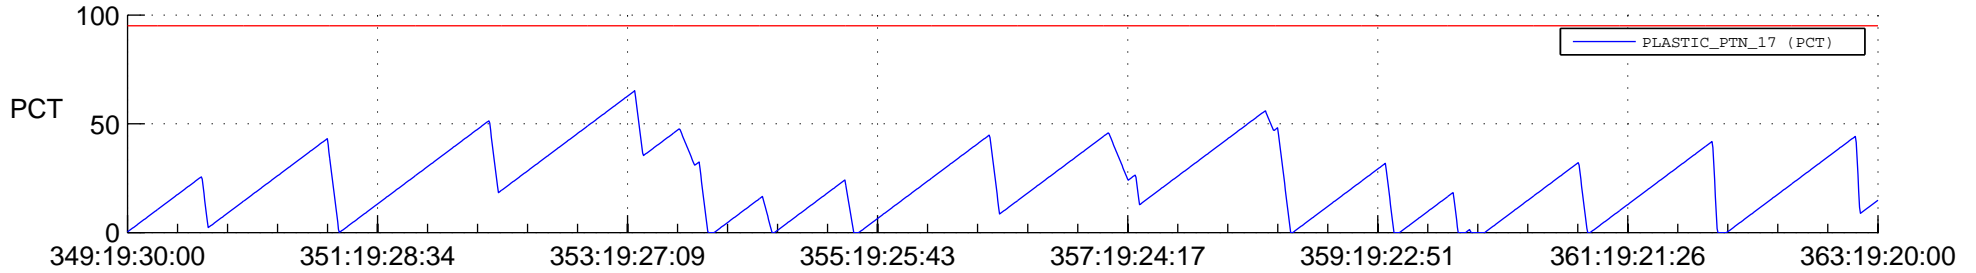

STEREO AHEAD SSR PCT Full Prediction

SWAVES_Percent_Full_Prediction

IMPACT_Percent_Full_Prediction

PLASTIC_Percent_Full_Prediction

Spacecraft_DownLink_Rate

Ground Time (2015:349:19:30:00.000 -2015:363:19:20:00.000)