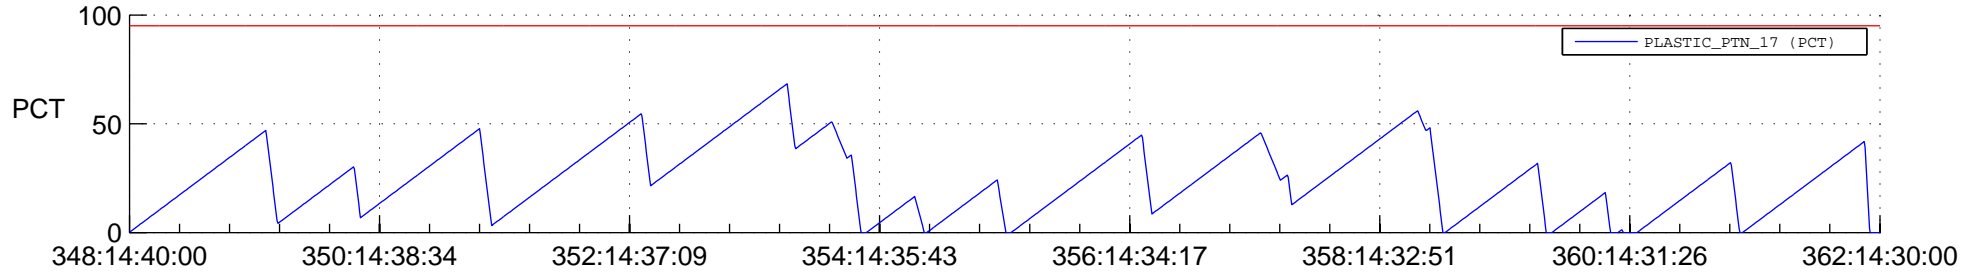

STEREO AHEAD SSR PCT Full Prediction

SWAVES_Percent_Full_Prediction

IMPACT_Percent_Full_Prediction

PLASTIC_Percent_Full_Prediction

Spacecraft_DownLink_Rate

Ground Time (2015:348:14:40:00.000 -2015:362:14:30:00.000)