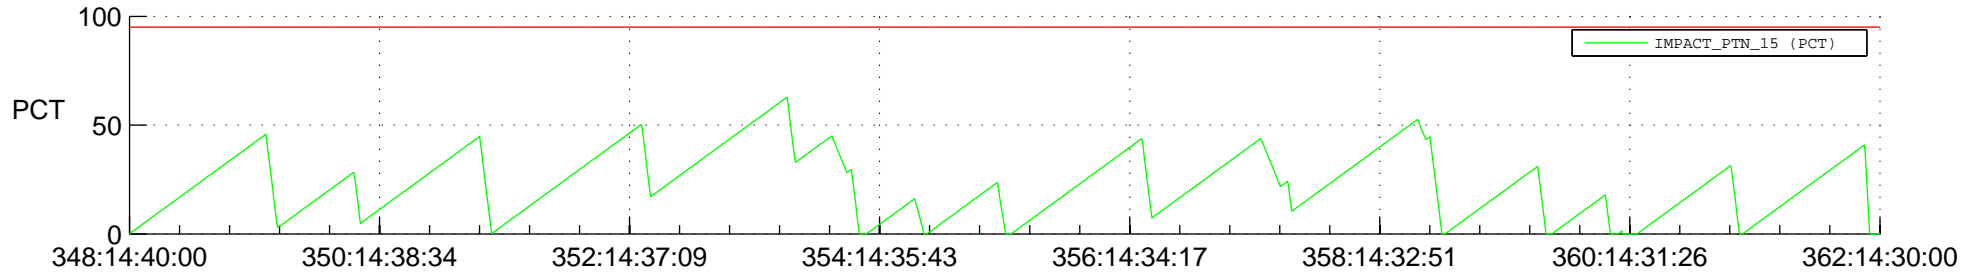

STEREO AHEAD SSR PCT Full Prediction

SWAVES_Percent_Full_Prediction

IMPACT_Percent_Full_Prediction

PLASTIC_Percent_Full_Prediction

Spacecraft_DownLink_Rate

Ground Time (2015:348:14:40:00.000 -2015:362:14:30:00.000)