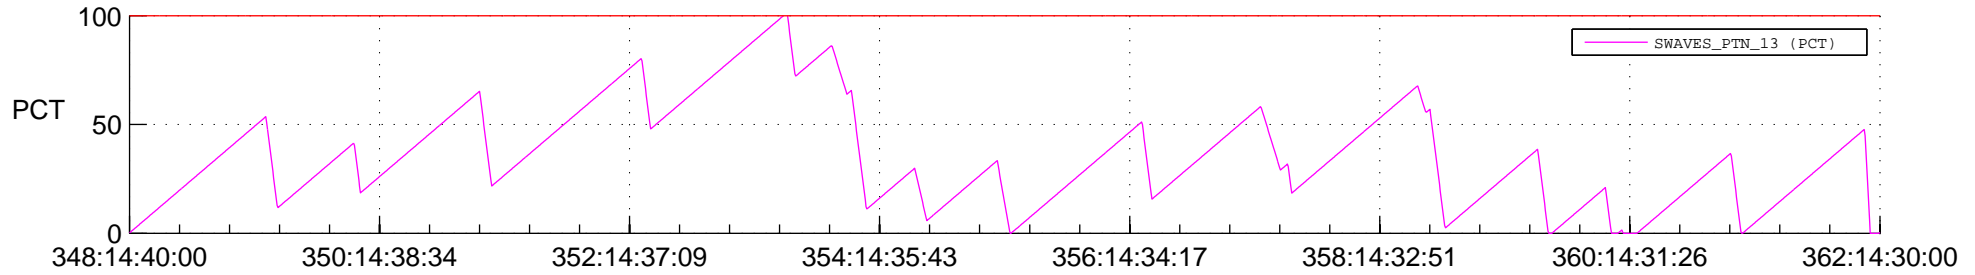

STEREO AHEAD SSR PCT Full Prediction

SWAVES_Percent_Full_Prediction

IMPACT_Percent_Full_Prediction

PLASTIC_Percent_Full_Prediction

Spacecraft_DownLink_Rate

Ground Time (2015:348:14:40:00.000 -2015:362:14:30:00.000)