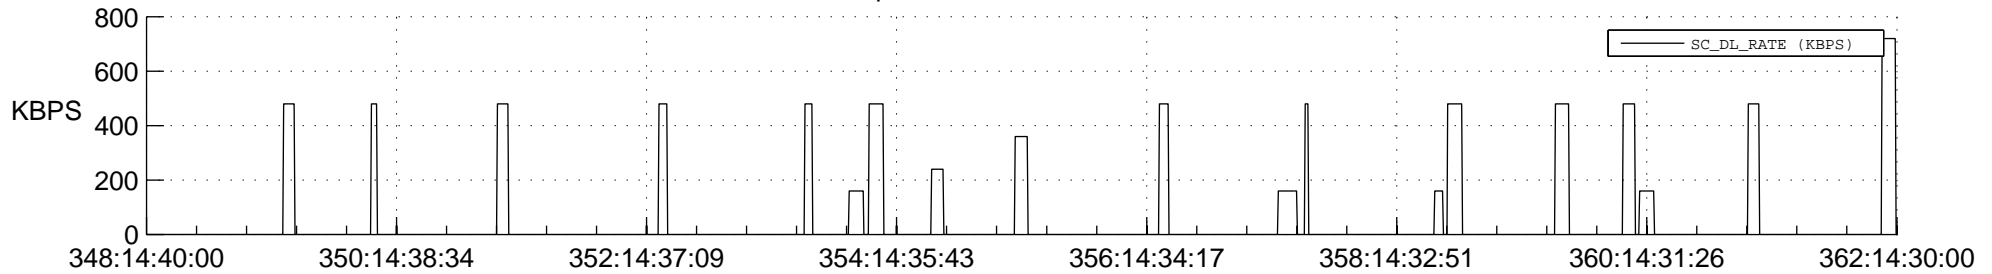

STEREO AHEAD SSR PCT Full Prediction

SWAVES_Percent_Full_Prediction

IMPACT_Percent_Full_Prediction

PLASTIC_Percent_Full_Prediction

Spacecraft_DownLink_Rate

Ground Time (2015:348:14:40:00.000 -2015:362:14:30:00.000)