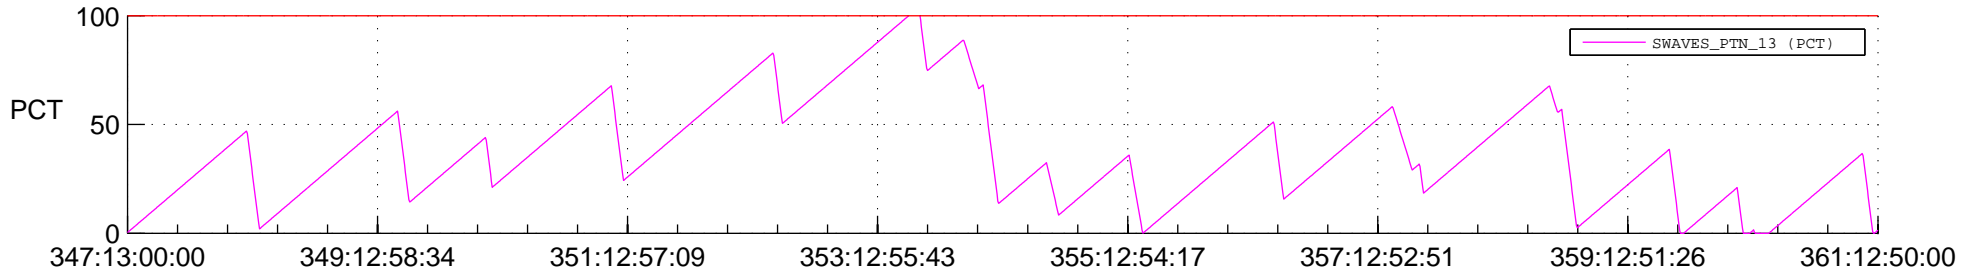

STEREO AHEAD SSR PCT Full Prediction

SWAVES_Percent_Full_Prediction

IMPACT_Percent_Full_Prediction

PLASTIC_Percent_Full_Prediction

Spacecraft_DownLink_Rate

Ground Time (2015:347:13:00:00.000 -2015:361:12:50:00.000)