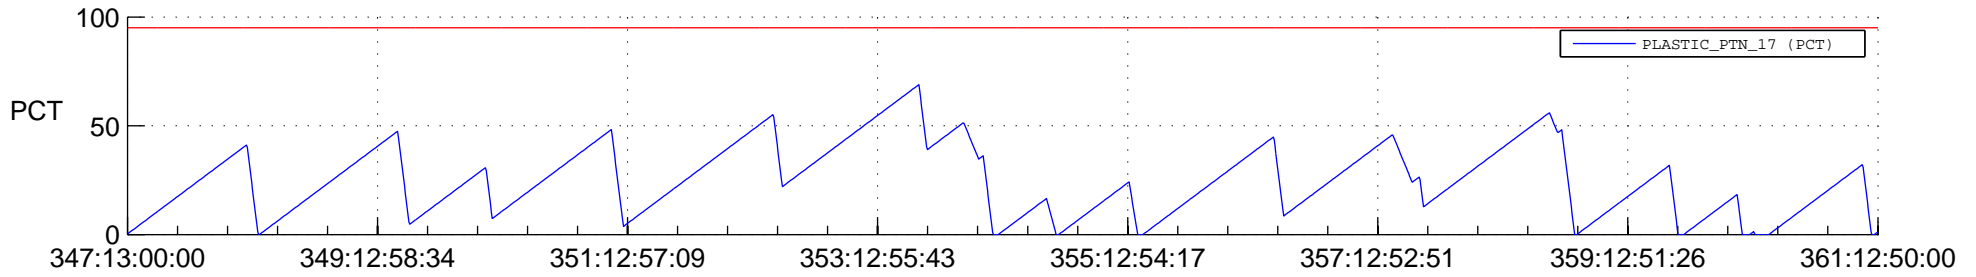

STEREO AHEAD SSR PCT Full Prediction

SWAVES_Percent_Full_Prediction

IMPACT_Percent_Full_Prediction

PLASTIC_Percent_Full_Prediction

Spacecraft_DownLink_Rate

Ground Time (2015:347:13:00:00.000 -2015:361:12:50:00.000)