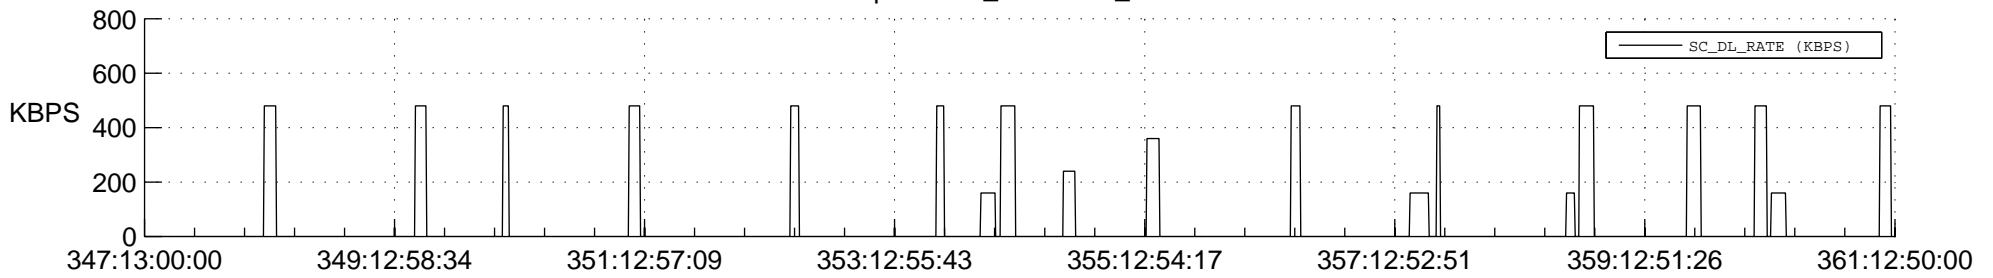

STEREO AHEAD SSR PCT Full Prediction

SWAVES_Percent_Full_Prediction

IMPACT_Percent_Full_Prediction

PLASTIC_Percent_Full_Prediction

Spacecraft_DownLink_Rate

Ground Time (2015:347:13:00:00.000 -2015:361:12:50:00.000)