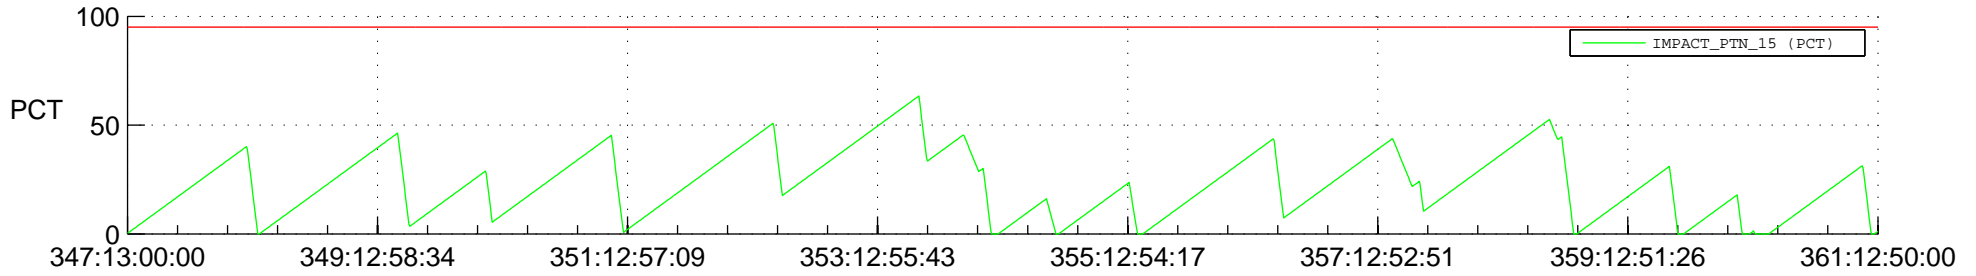

STEREO AHEAD SSR PCT Full Prediction

SWAVES_Percent_Full_Prediction

IMPACT_Percent_Full_Prediction

PLASTIC_Percent_Full_Prediction

Spacecraft_DownLink_Rate

Ground Time (2015:347:13:00:00.000 -2015:361:12:50:00.000)