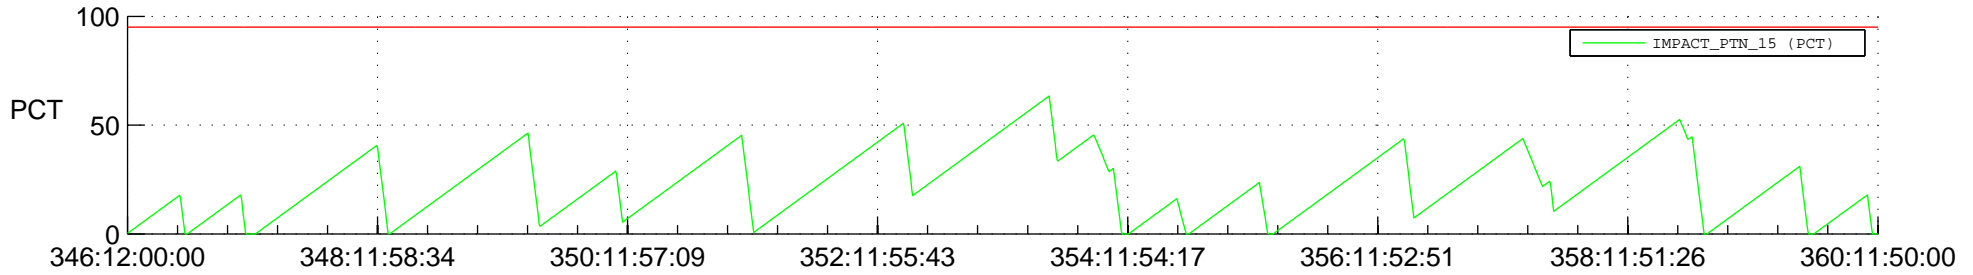

IMPACT_Percent_Full_Prediction