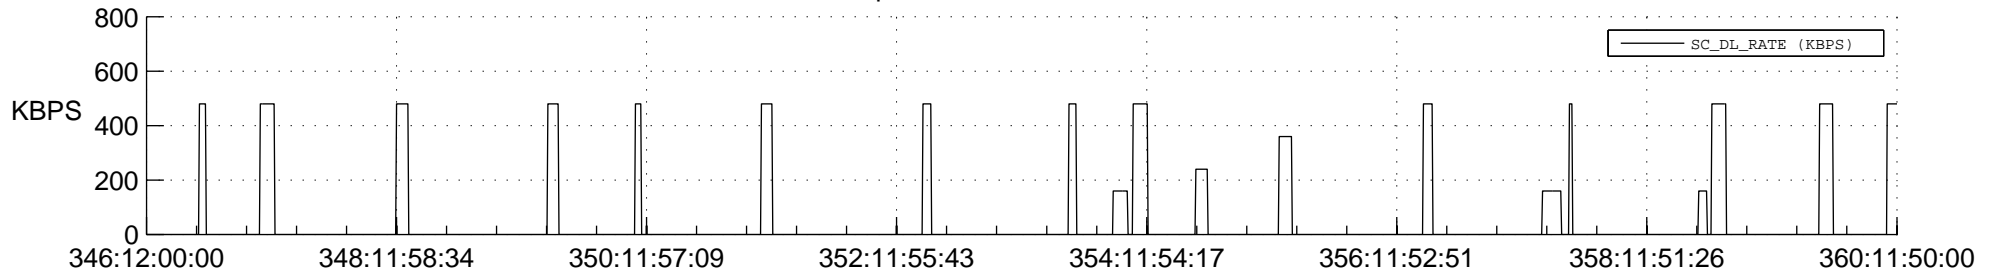

## Spacecraft\_DownLink\_Rate

Ground Time (2015:346:12:00:00.000 -2015:360:11:50:00.000)