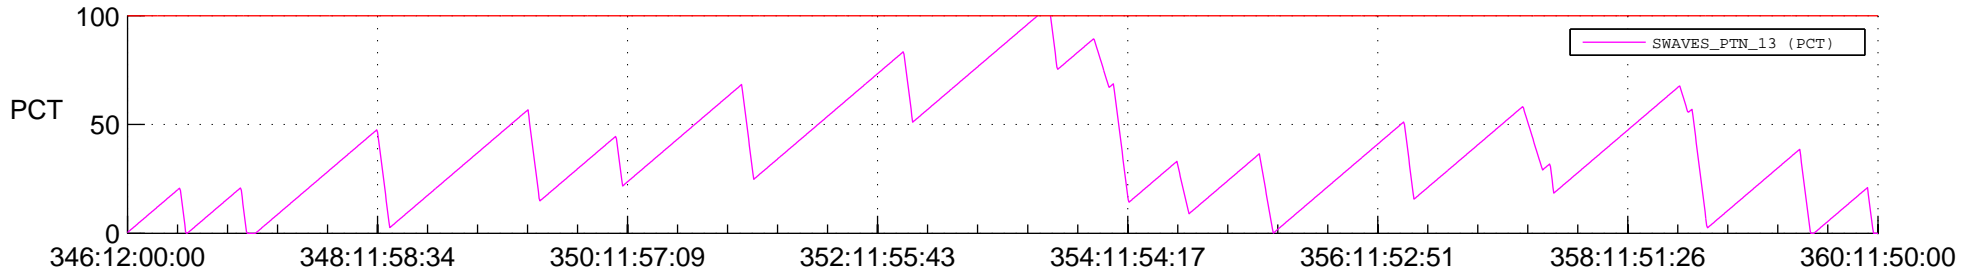

## SWAVES\_Percent\_Full\_Prediction

## Spacecraft\_DownLink\_Rate

Ground Time (2015:346:12:00:00.000 -2015:360:11:50:00.000)