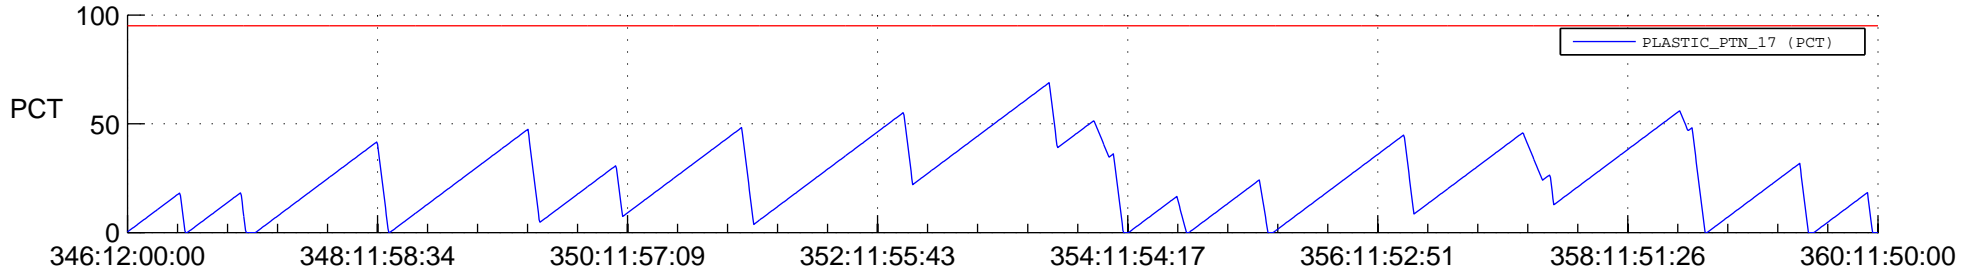

# STEREO AHEAD SSR PCT Full Prediction

## SWAVES\_Percent\_Full\_Prediction

## Spacecraft\_DownLink\_Rate

Ground Time (2015:346:12:00:00.000 -2015:360:11:50:00.000)