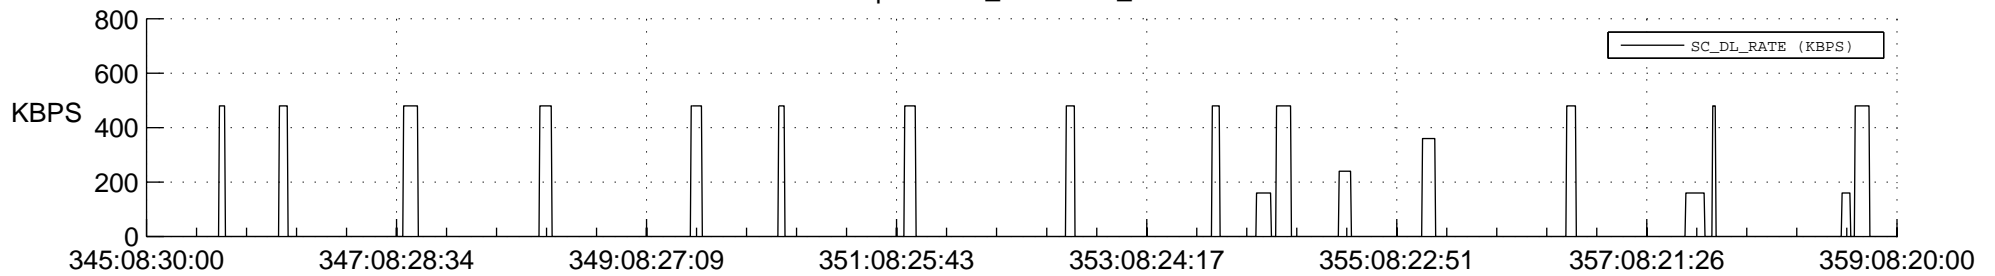

STEREO AHEAD SSR PCT Full Prediction

SWAVES_Percent_Full_Prediction

IMPACT_Percent_Full_Prediction

PLASTIC_Percent_Full_Prediction

Spacecraft_DownLink_Rate

Ground Time (2015:345:08:30:00.000 -2015:359:08:20:00.000)