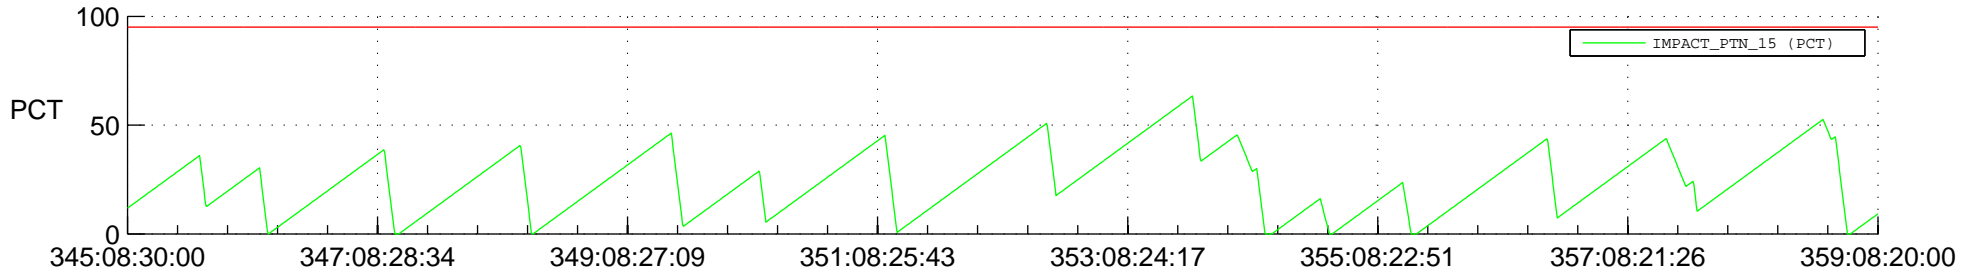

STEREO AHEAD SSR PCT Full Prediction

SWAVES_Percent_Full_Prediction

IMPACT_Percent_Full_Prediction

PLASTIC_Percent_Full_Prediction

Spacecraft_DownLink_Rate

Ground Time (2015:345:08:30:00.000 -2015:359:08:20:00.000)