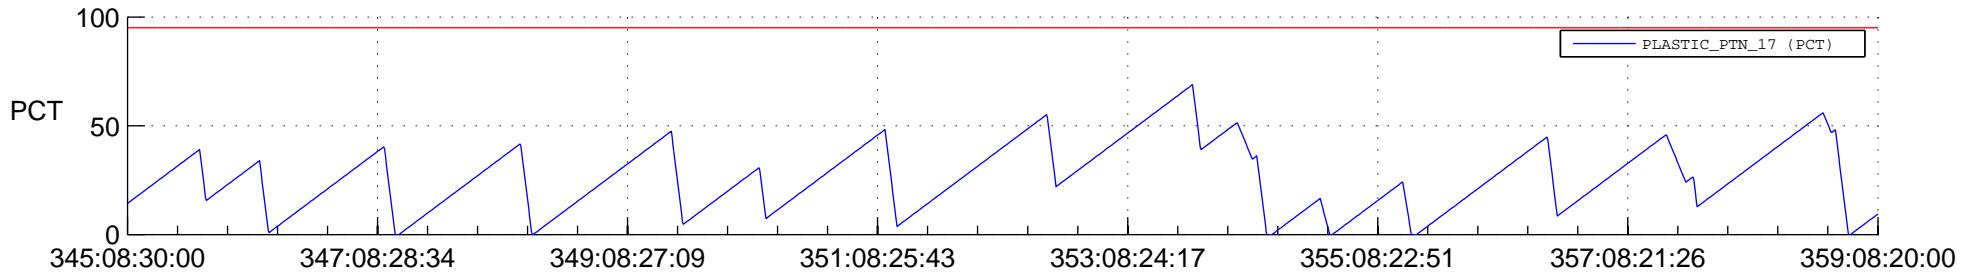

STEREO AHEAD SSR PCT Full Prediction

SWAVES_Percent_Full_Prediction

IMPACT_Percent_Full_Prediction

PLASTIC_Percent_Full_Prediction

Spacecraft_DownLink_Rate

Ground Time (2015:345:08:30:00.000 -2015:359:08:20:00.000)