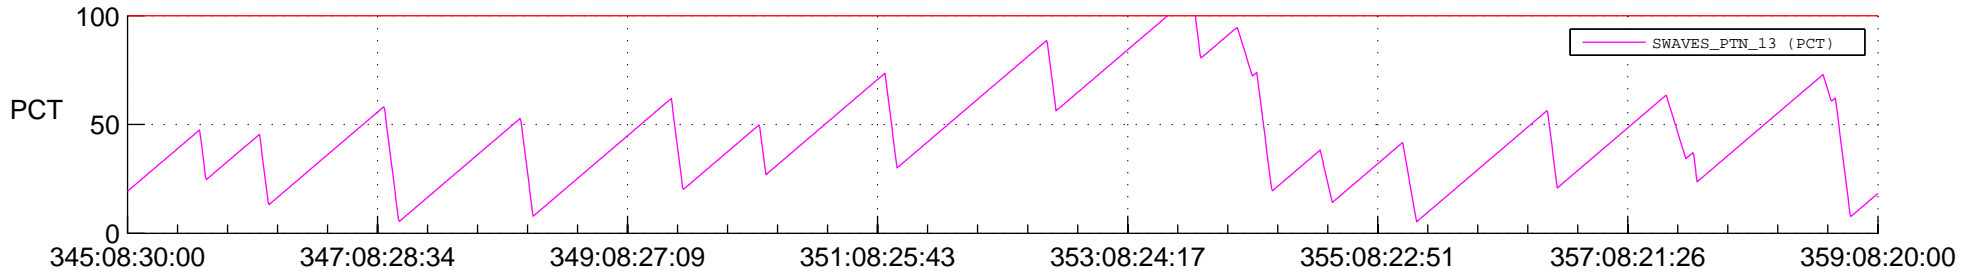

STEREO AHEAD SSR PCT Full Prediction

SWAVES_Percent_Full_Prediction

IMPACT_Percent_Full_Prediction

PLASTIC_Percent_Full_Prediction

Spacecraft_DownLink_Rate

Ground Time (2015:345:08:30:00.000 -2015:359:08:20:00.000)