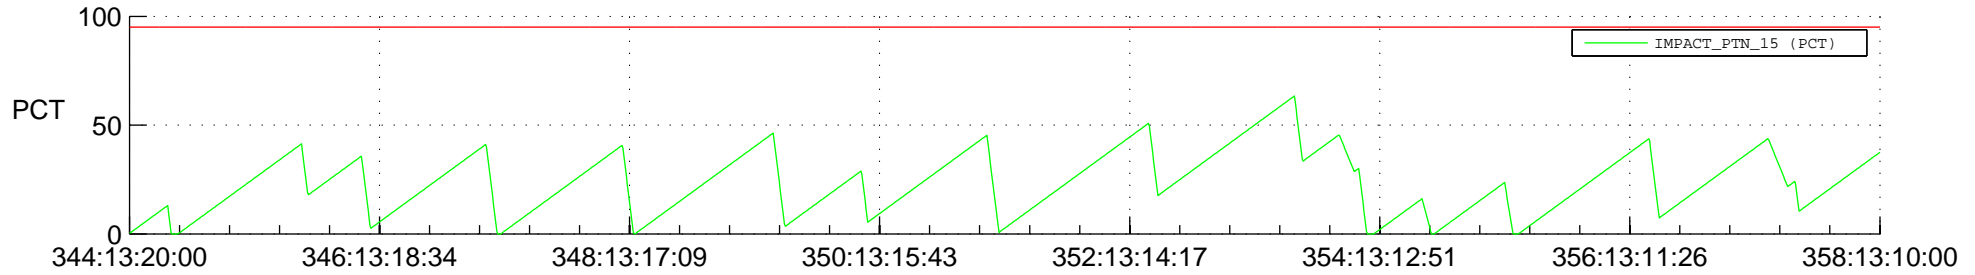

STEREO AHEAD SSR PCT Full Prediction

SWAVES_Percent_Full_Prediction

IMPACT_Percent_Full_Prediction

PLASTIC_Percent_Full_Prediction

Spacecraft_DownLink_Rate

Ground Time (2015:344:13:20:00.000 -2015:358:13:10:00.000)