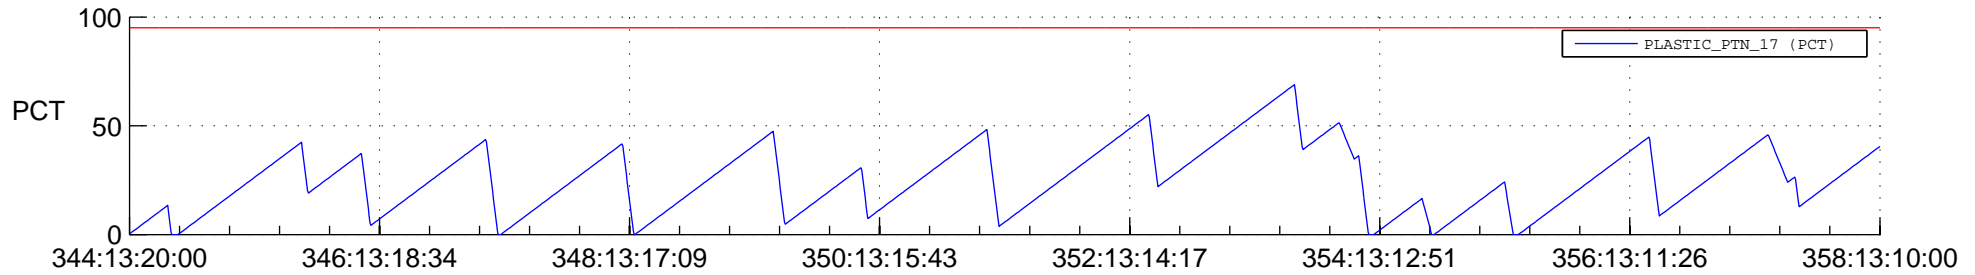

STEREO AHEAD SSR PCT Full Prediction

SWAVES_Percent_Full_Prediction

IMPACT_Percent_Full_Prediction

PLASTIC_Percent_Full_Prediction

Spacecraft_DownLink_Rate

Ground Time (2015:344:13:20:00.000 -2015:358:13:10:00.000)