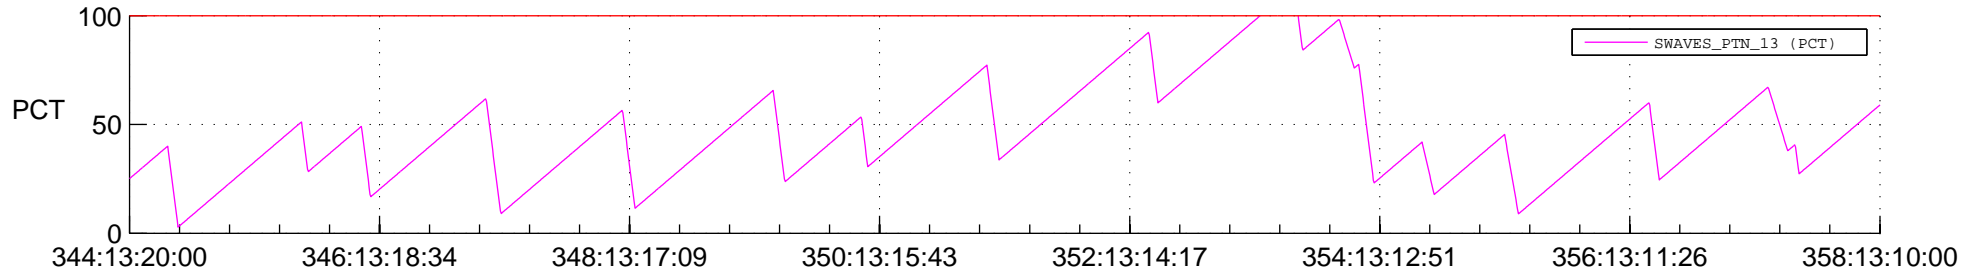

STEREO AHEAD SSR PCT Full Prediction

SWAVES_Percent_Full_Prediction

IMPACT_Percent_Full_Prediction

PLASTIC_Percent_Full_Prediction

Spacecraft_DownLink_Rate

Ground Time (2015:344:13:20:00.000 -2015:358:13:10:00.000)