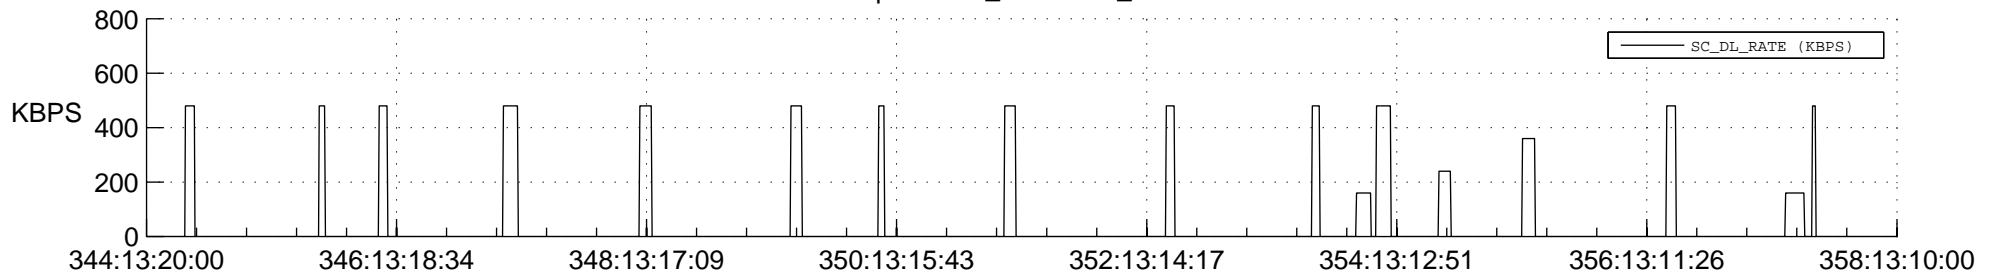

STEREO AHEAD SSR PCT Full Prediction

SWAVES_Percent_Full_Prediction

IMPACT_Percent_Full_Prediction

PLASTIC_Percent_Full_Prediction

Spacecraft_DownLink_Rate

Ground Time (2015:344:13:20:00.000 -2015:358:13:10:00.000)