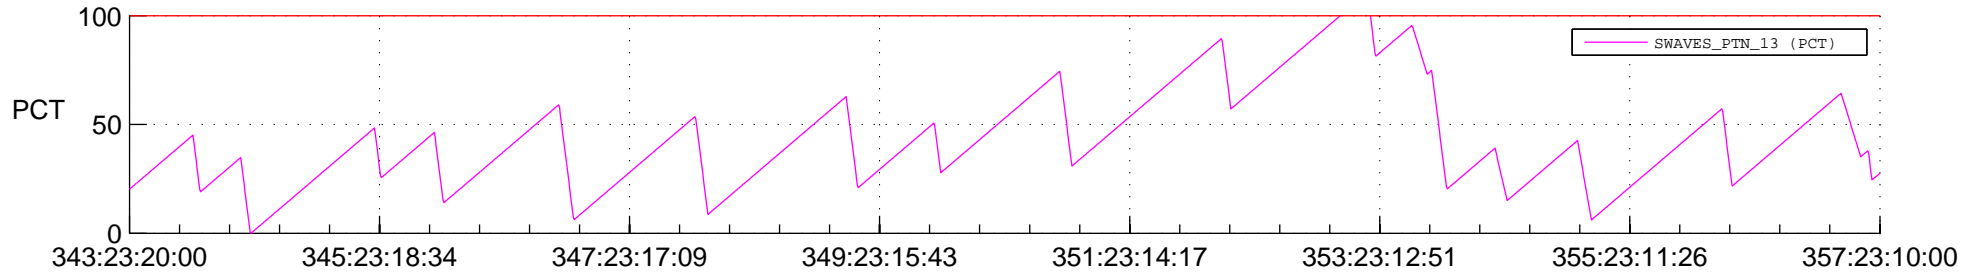

STEREO AHEAD SSR PCT Full Prediction

SWAVES_Percent_Full_Prediction

IMPACT_Percent_Full_Prediction

PLASTIC_Percent_Full_Prediction

Spacecraft_DownLink_Rate

Ground Time (2015:343:23:20:00.000 -2015:357:23:10:00.000)