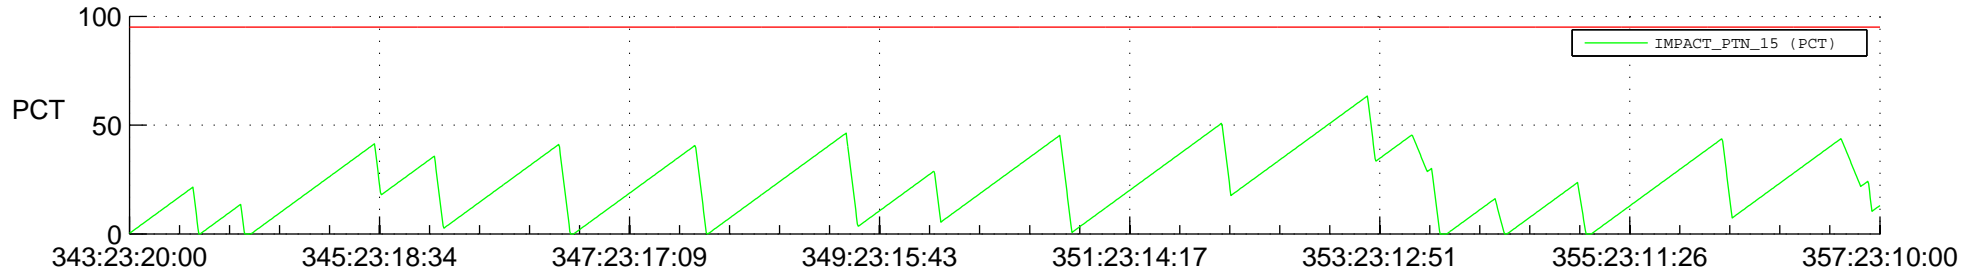

STEREO AHEAD SSR PCT Full Prediction

SWAVES_Percent_Full_Prediction

IMPACT_Percent_Full_Prediction

PLASTIC_Percent_Full_Prediction

Spacecraft_DownLink_Rate

Ground Time (2015:343:23:20:00.000 -2015:357:23:10:00.000)