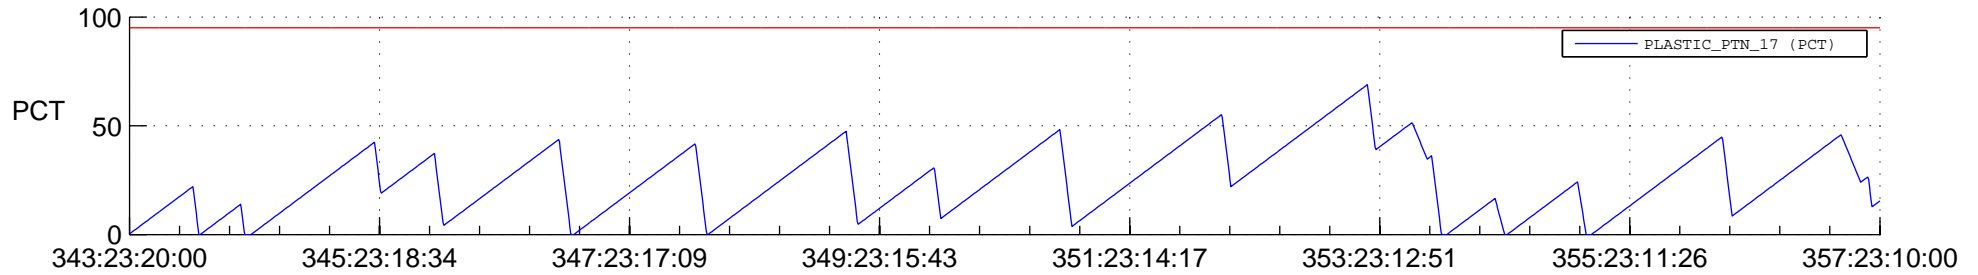

STEREO AHEAD SSR PCT Full Prediction

SWAVES_Percent_Full_Prediction

IMPACT_Percent_Full_Prediction

PLASTIC_Percent_Full_Prediction

Spacecraft_DownLink_Rate

Ground Time (2015:343:23:20:00.000 -2015:357:23:10:00.000)