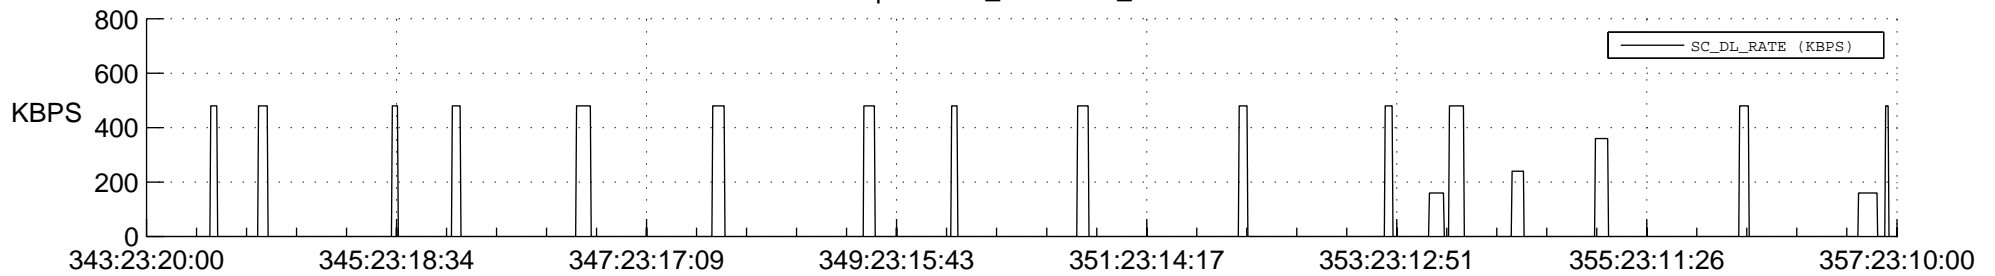

STEREO AHEAD SSR PCT Full Prediction

SWAVES_Percent_Full_Prediction

IMPACT_Percent_Full_Prediction

PLASTIC_Percent_Full_Prediction

Spacecraft_DownLink_Rate

Ground Time (2015:343:23:20:00.000 -2015:357:23:10:00.000)