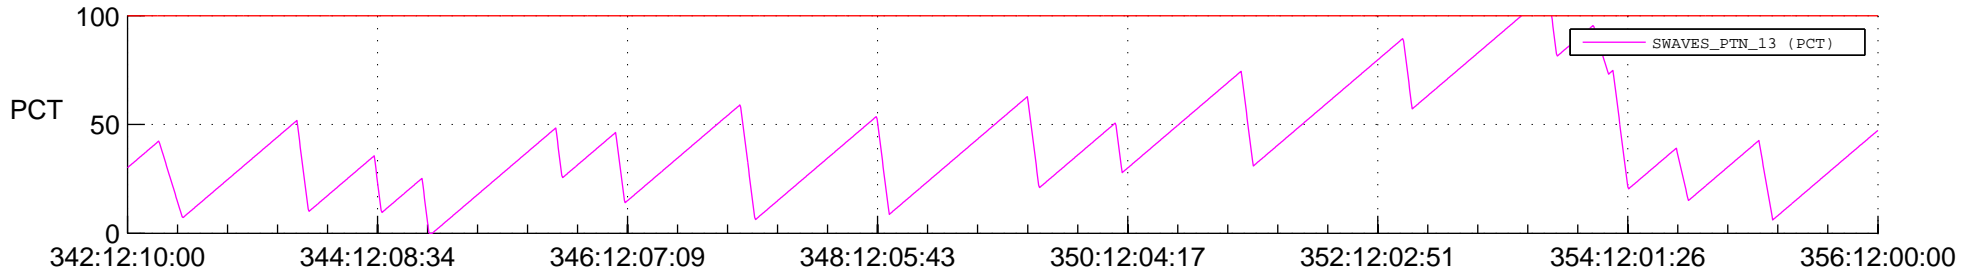

STEREO AHEAD SSR PCT Full Prediction

SWAVES_Percent_Full_Prediction

IMPACT_Percent_Full_Prediction

PLASTIC_Percent_Full_Prediction

Spacecraft_DownLink_Rate

Ground Time (2015:342:12:10:00.000 -2015:356:12:00:00.000)