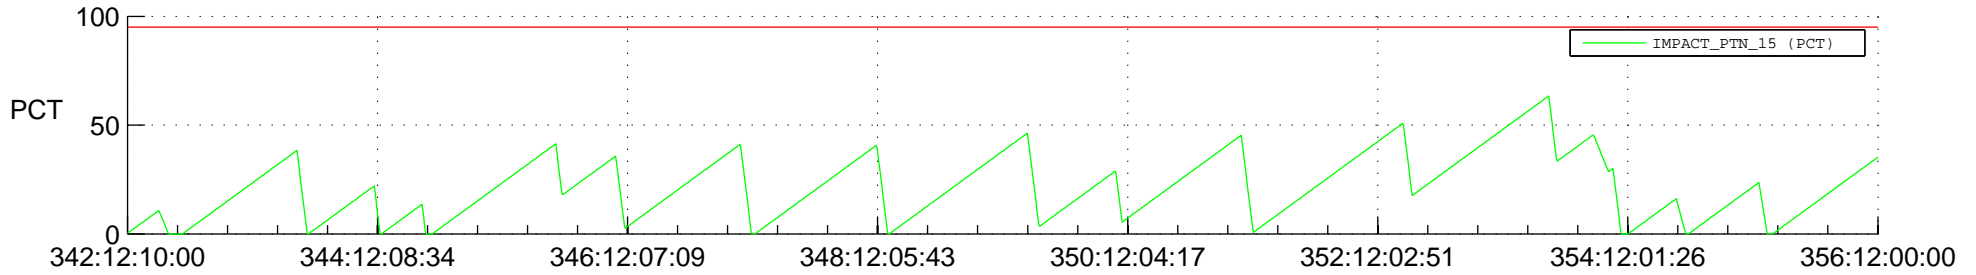

STEREO AHEAD SSR PCT Full Prediction

SWAVES_Percent_Full_Prediction

IMPACT_Percent_Full_Prediction

PLASTIC_Percent_Full_Prediction

Spacecraft_DownLink_Rate

Ground Time (2015:342:12:10:00.000 -2015:356:12:00:00.000)