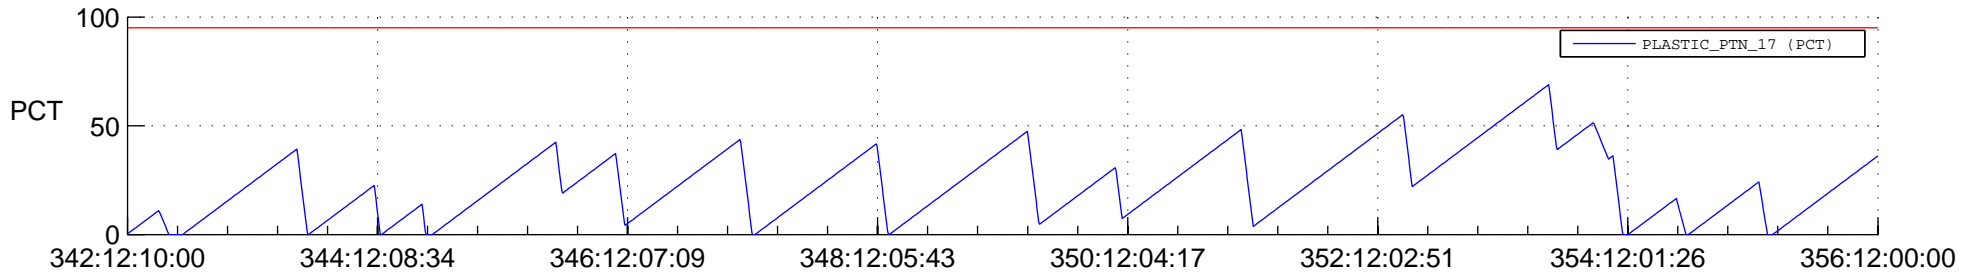

STEREO AHEAD SSR PCT Full Prediction

SWAVES_Percent_Full_Prediction

IMPACT_Percent_Full_Prediction

PLASTIC_Percent_Full_Prediction

Spacecraft_DownLink_Rate

Ground Time (2015:342:12:10:00.000 -2015:356:12:00:00.000)