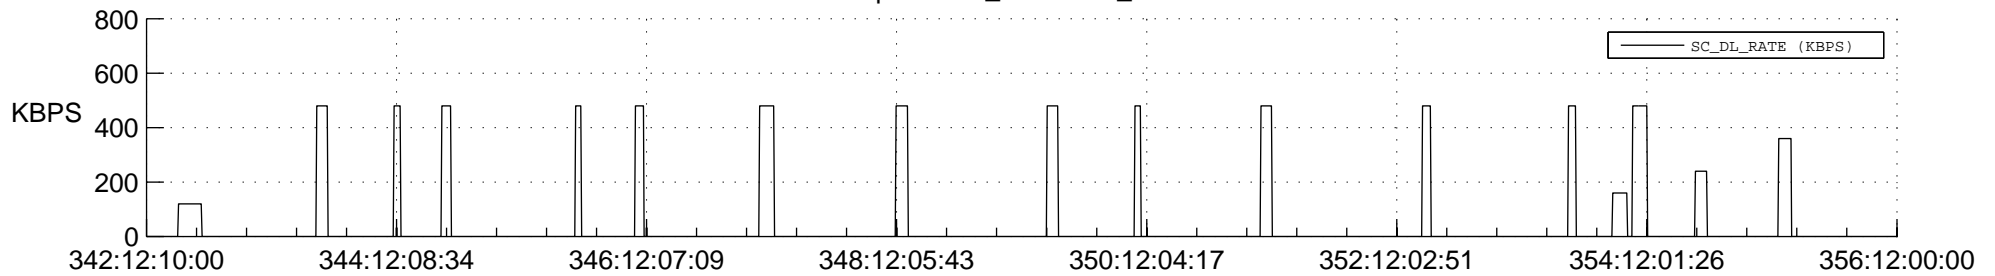

STEREO AHEAD SSR PCT Full Prediction

SWAVES_Percent_Full_Prediction

IMPACT_Percent_Full_Prediction

PLASTIC_Percent_Full_Prediction

Spacecraft_DownLink_Rate

Ground Time (2015:342:12:10:00.000 -2015:356:12:00:00.000)