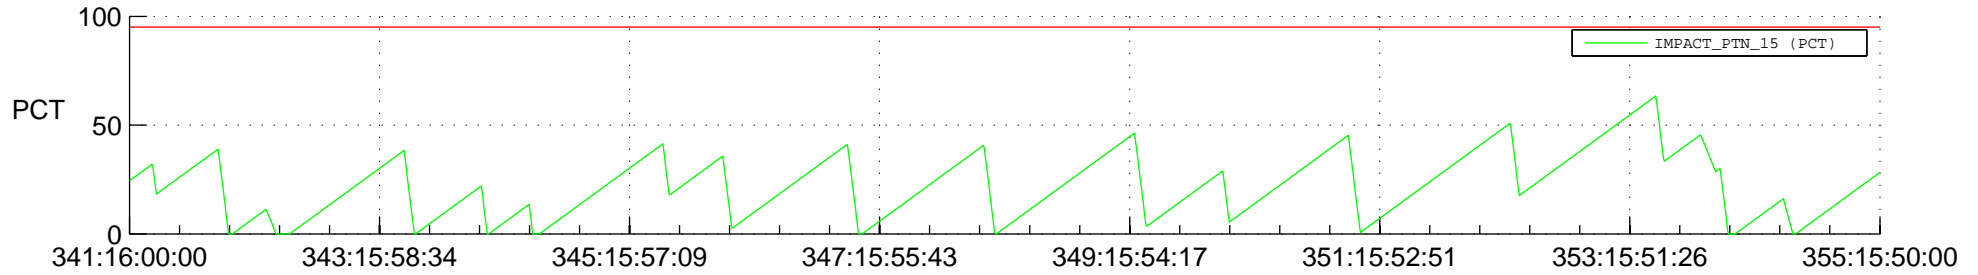

STEREO AHEAD SSR PCT Full Prediction

SWAVES_Percent_Full_Prediction

IMPACT_Percent_Full_Prediction

PLASTIC_Percent_Full_Prediction

Spacecraft_DownLink_Rate

Ground Time (2015:341:16:00:00.000 -2015:355:15:50:00.000)