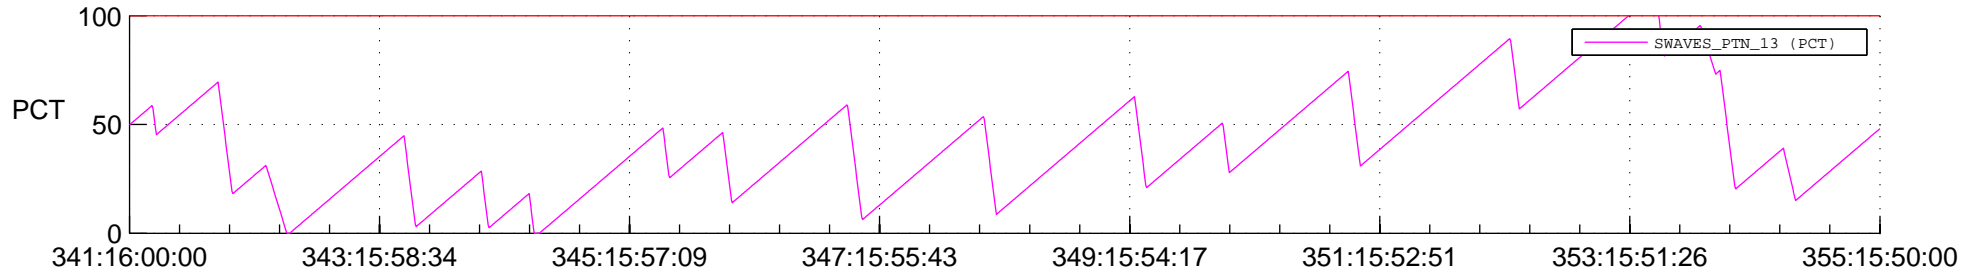

STEREO AHEAD SSR PCT Full Prediction

SWAVES_Percent_Full_Prediction

IMPACT_Percent_Full_Prediction

PLASTIC_Percent_Full_Prediction

Spacecraft_DownLink_Rate

Ground Time (2015:341:16:00:00.000 -2015:355:15:50:00.000)