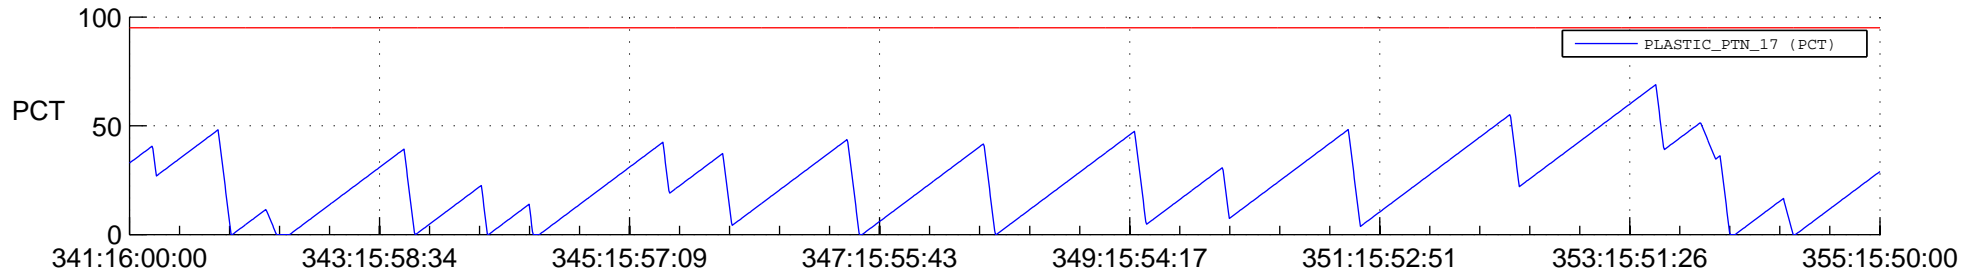

STEREO AHEAD SSR PCT Full Prediction

SWAVES_Percent_Full_Prediction

IMPACT_Percent_Full_Prediction

PLASTIC_Percent_Full_Prediction

Spacecraft_DownLink_Rate

Ground Time (2015:341:16:00:00.000 -2015:355:15:50:00.000)