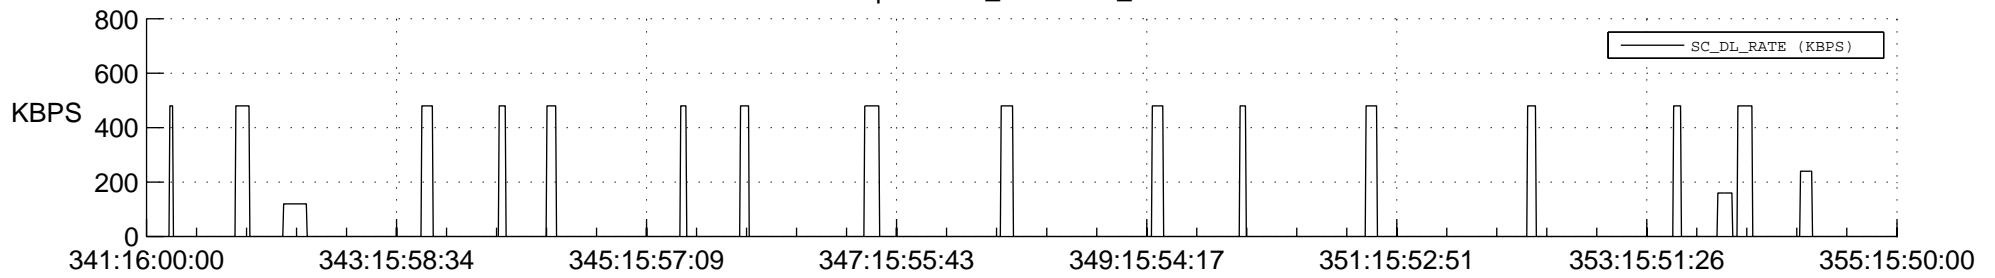

STEREO AHEAD SSR PCT Full Prediction

SWAVES_Percent_Full_Prediction

IMPACT_Percent_Full_Prediction

PLASTIC_Percent_Full_Prediction

Spacecraft_DownLink_Rate

Ground Time (2015:341:16:00:00.000 -2015:355:15:50:00.000)