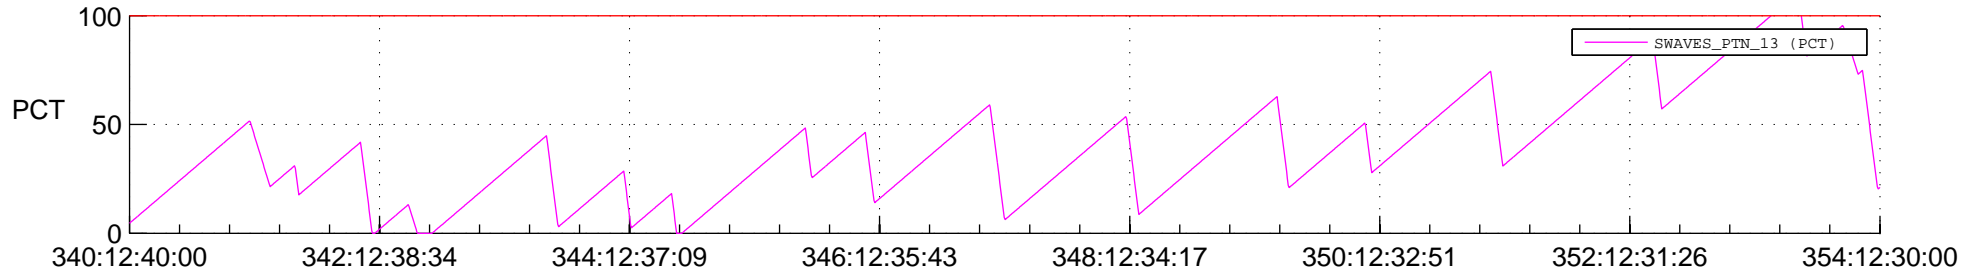

STEREO AHEAD SSR PCT Full Prediction

SWAVES_Percent_Full_Prediction

IMPACT_Percent_Full_Prediction

PLASTIC_Percent_Full_Prediction

Spacecraft_DownLink_Rate

Ground Time (2015:340:12:40:00.000 -2015:354:12:30:00.000)