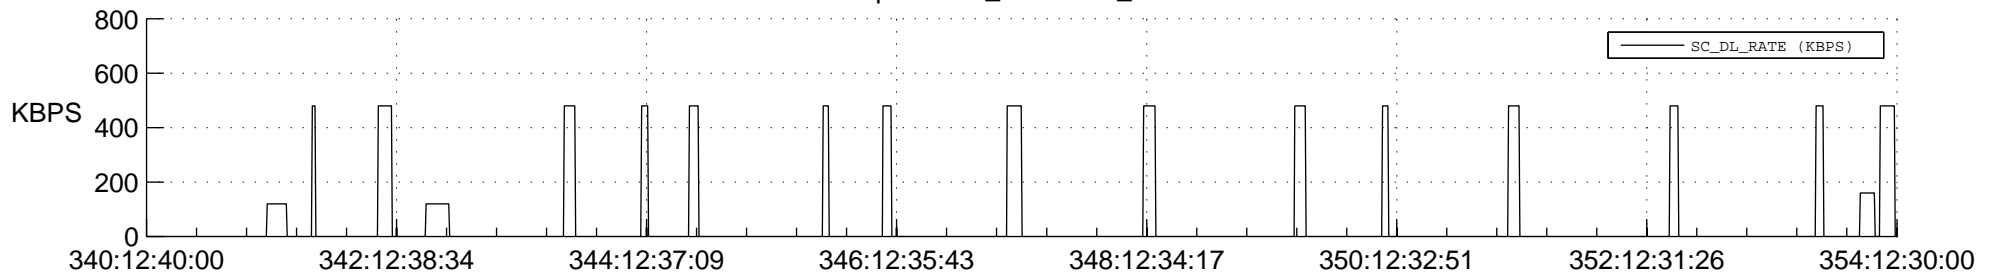

STEREO AHEAD SSR PCT Full Prediction

SWAVES_Percent_Full_Prediction

IMPACT_Percent_Full_Prediction

PLASTIC_Percent_Full_Prediction

Spacecraft_DownLink_Rate

Ground Time (2015:340:12:40:00.000 -2015:354:12:30:00.000)