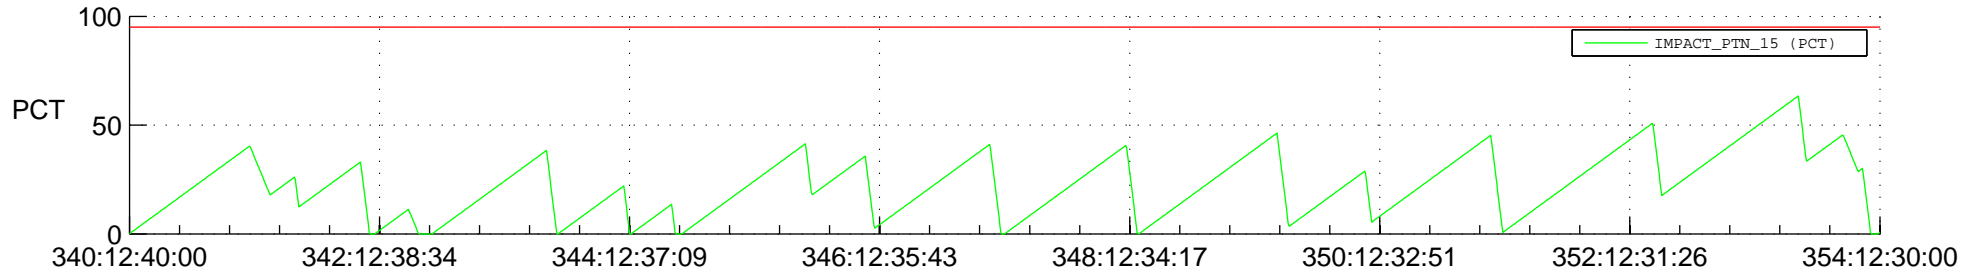

STEREO AHEAD SSR PCT Full Prediction

SWAVES_Percent_Full_Prediction

IMPACT_Percent_Full_Prediction

PLASTIC_Percent_Full_Prediction

Spacecraft_DownLink_Rate

Ground Time (2015:340:12:40:00.000 -2015:354:12:30:00.000)