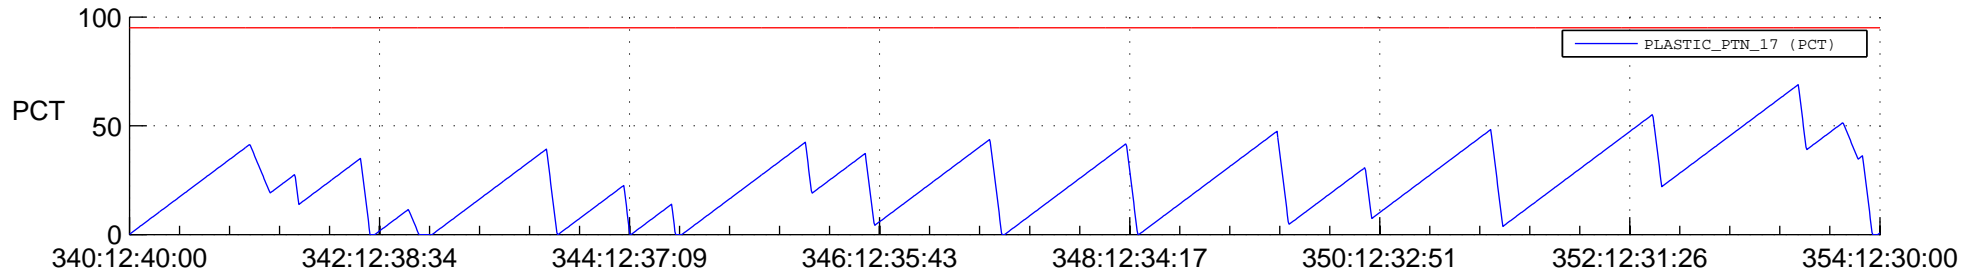

STEREO AHEAD SSR PCT Full Prediction

SWAVES_Percent_Full_Prediction

IMPACT_Percent_Full_Prediction

PLASTIC_Percent_Full_Prediction

Spacecraft_DownLink_Rate

Ground Time (2015:340:12:40:00.000 -2015:354:12:30:00.000)