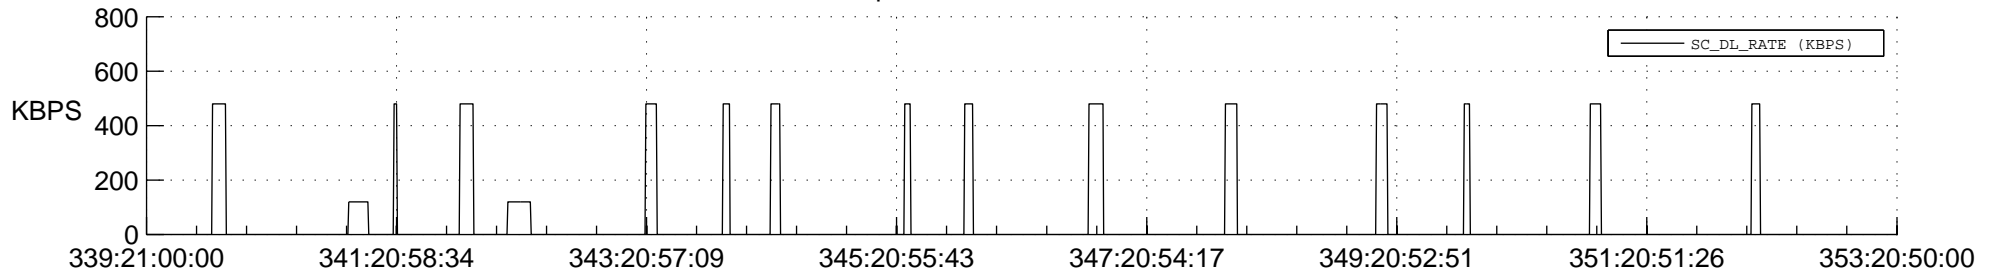

STEREO AHEAD SSR PCT Full Prediction

SWAVES_Percent_Full_Prediction

IMPACT_Percent_Full_Prediction

PLASTIC_Percent_Full_Prediction

Spacecraft_DownLink_Rate

Ground Time (2015:339:21:00:00.000 -2015:353:20:50:00.000)