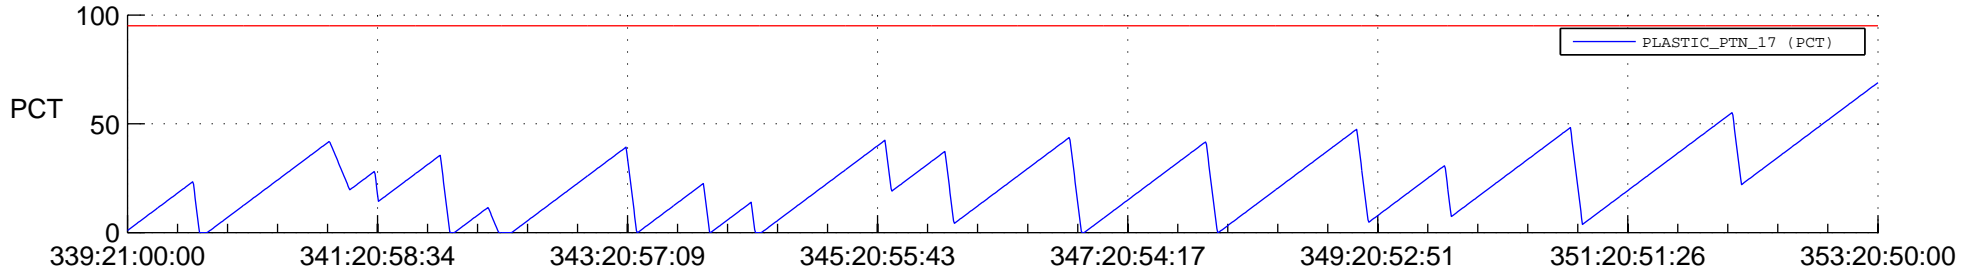

STEREO AHEAD SSR PCT Full Prediction

SWAVES_Percent_Full_Prediction

IMPACT_Percent_Full_Prediction

PLASTIC_Percent_Full_Prediction

Spacecraft_DownLink_Rate

Ground Time (2015:339:21:00:00.000 -2015:353:20:50:00.000)