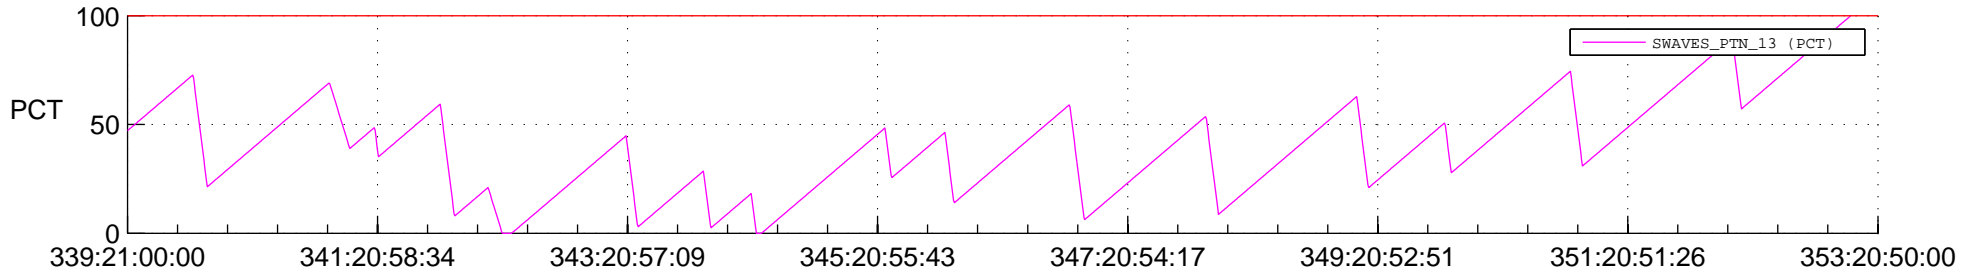

STEREO AHEAD SSR PCT Full Prediction

SWAVES_Percent_Full_Prediction

IMPACT_Percent_Full_Prediction

PLASTIC_Percent_Full_Prediction

Spacecraft_DownLink_Rate

Ground Time (2015:339:21:00:00.000 -2015:353:20:50:00.000)