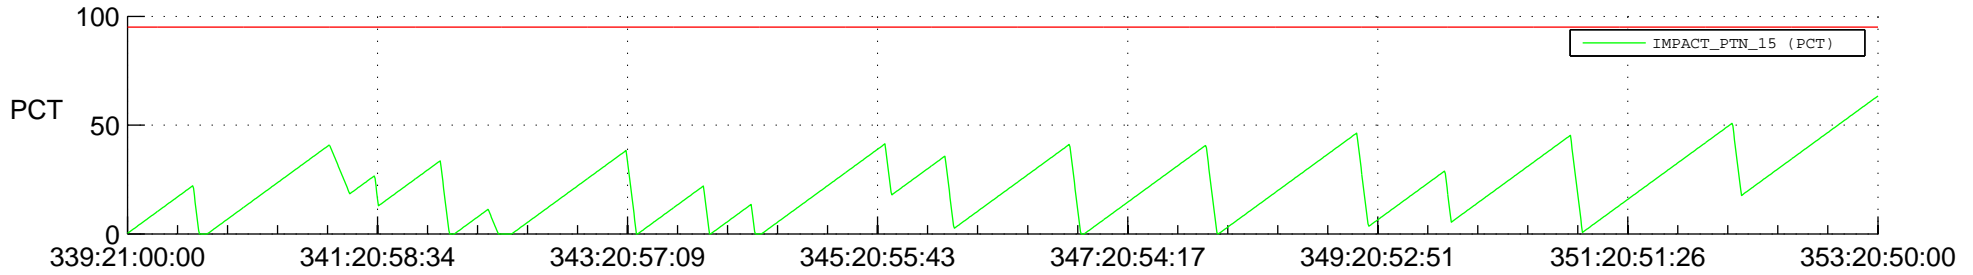

STEREO AHEAD SSR PCT Full Prediction

SWAVES_Percent_Full_Prediction

IMPACT_Percent_Full_Prediction

PLASTIC_Percent_Full_Prediction

Spacecraft_DownLink_Rate

Ground Time (2015:339:21:00:00.000 -2015:353:20:50:00.000)