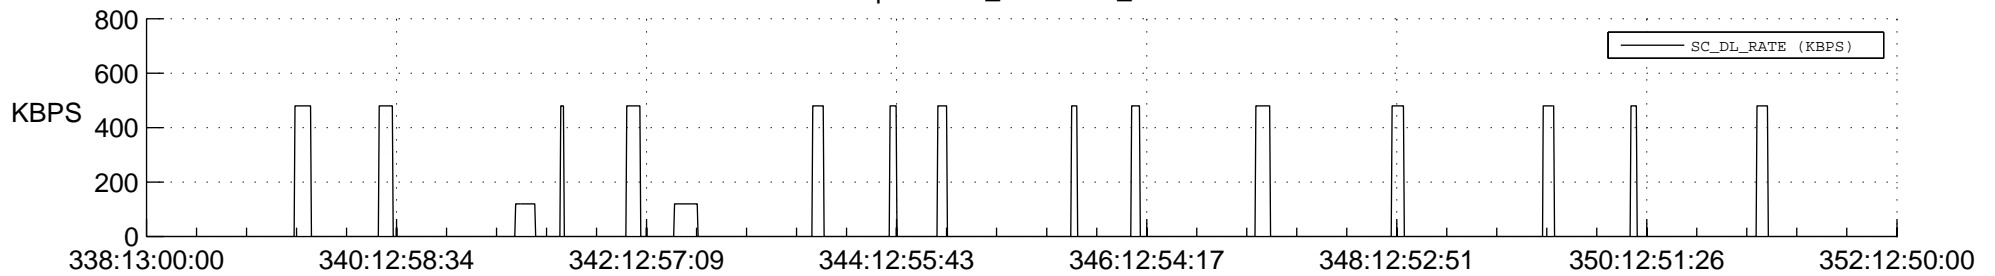

STEREO AHEAD SSR PCT Full Prediction

SWAVES_Percent_Full_Prediction

IMPACT_Percent_Full_Prediction

PLASTIC_Percent_Full_Prediction

Spacecraft_DownLink_Rate

Ground Time (2015:338:13:00:00.000 -2015:352:12:50:00.000)