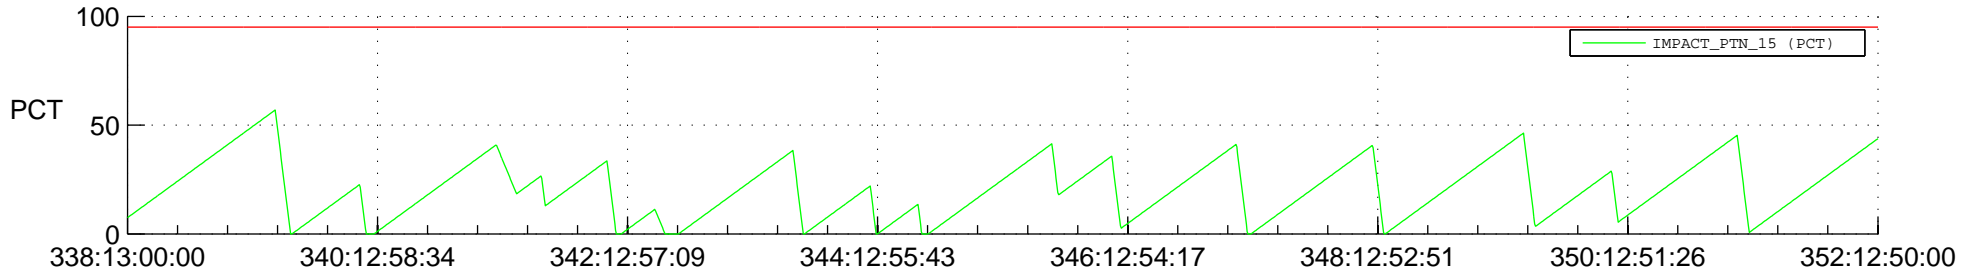

STEREO AHEAD SSR PCT Full Prediction

SWAVES_Percent_Full_Prediction

IMPACT_Percent_Full_Prediction

PLASTIC_Percent_Full_Prediction

Spacecraft_DownLink_Rate

Ground Time (2015:338:13:00:00.000 -2015:352:12:50:00.000)