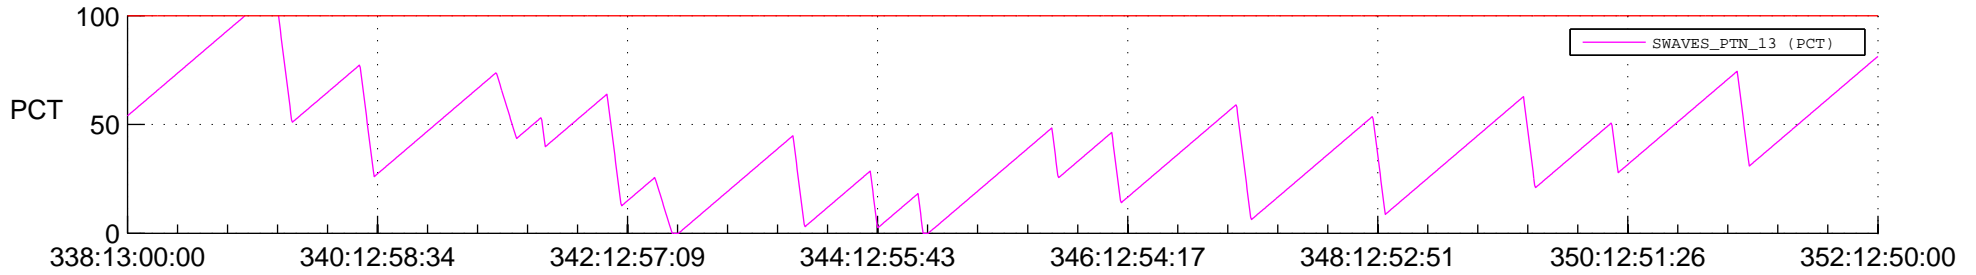

STEREO AHEAD SSR PCT Full Prediction

SWAVES_Percent_Full_Prediction

IMPACT_Percent_Full_Prediction

PLASTIC_Percent_Full_Prediction

Spacecraft_DownLink_Rate

Ground Time (2015:338:13:00:00.000 -2015:352:12:50:00.000)