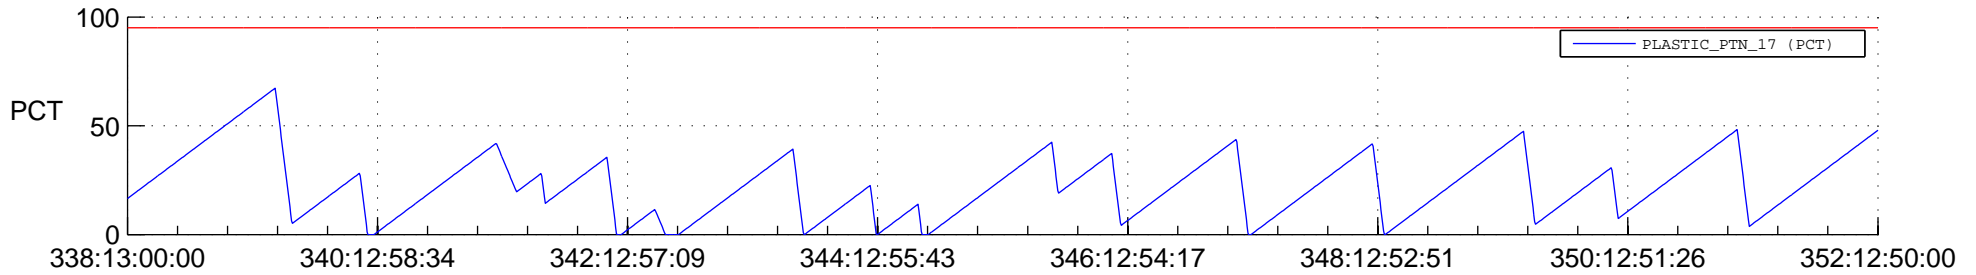

STEREO AHEAD SSR PCT Full Prediction

SWAVES_Percent_Full_Prediction

IMPACT_Percent_Full_Prediction

PLASTIC_Percent_Full_Prediction

Spacecraft_DownLink_Rate

Ground Time (2015:338:13:00:00.000 -2015:352:12:50:00.000)