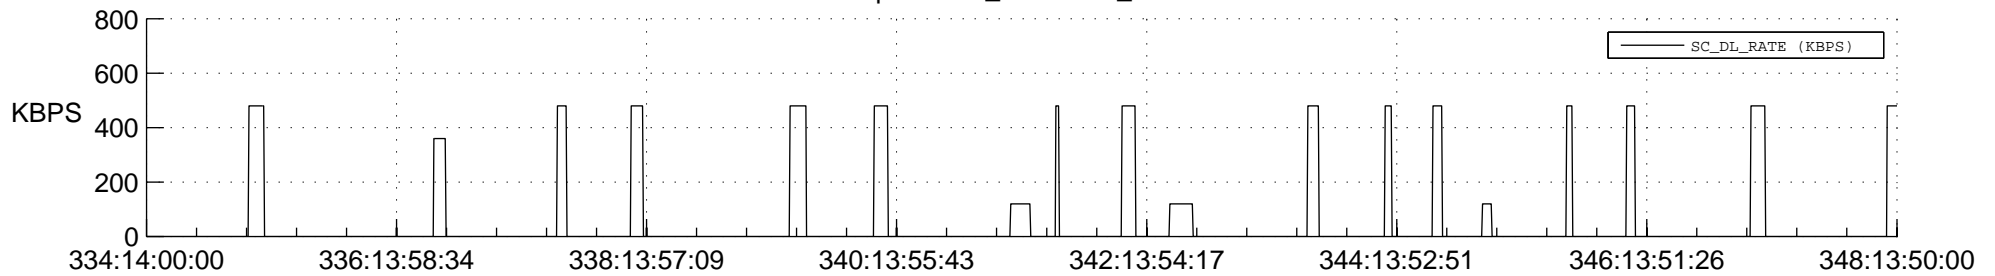

STEREO AHEAD SSR PCT Full Prediction

SWAVES_Percent_Full_Prediction

IMPACT_Percent_Full_Prediction

PLASTIC_Percent_Full_Prediction

Spacecraft_DownLink_Rate

Ground Time (2015:334:14:00:00.000 -2015:348:13:50:00.000)