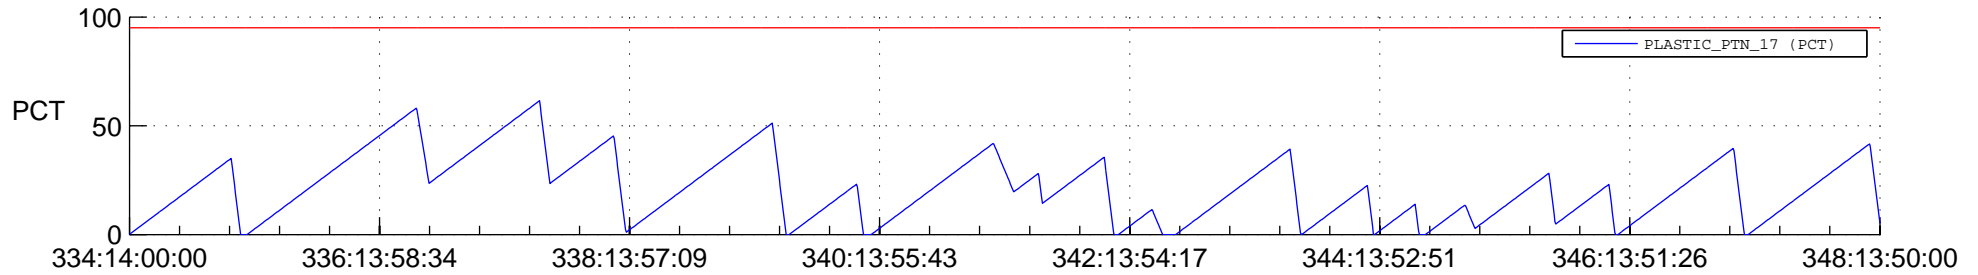

STEREO AHEAD SSR PCT Full Prediction

SWAVES_Percent_Full_Prediction

IMPACT_Percent_Full_Prediction

PLASTIC_Percent_Full_Prediction

Spacecraft_DownLink_Rate

Ground Time (2015:334:14:00:00.000 -2015:348:13:50:00.000)