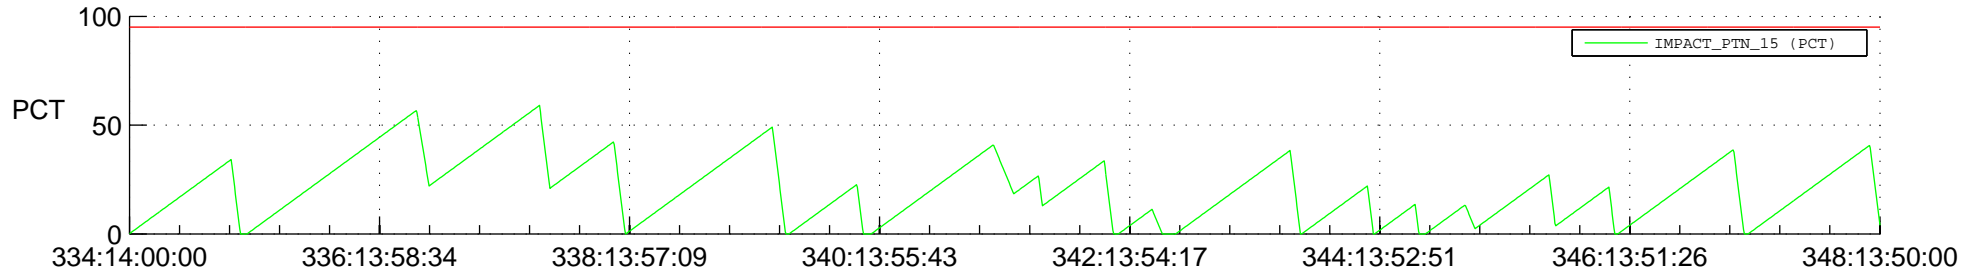

STEREO AHEAD SSR PCT Full Prediction

SWAVES_Percent_Full_Prediction

IMPACT_Percent_Full_Prediction

PLASTIC_Percent_Full_Prediction

Spacecraft_DownLink_Rate

Ground Time (2015:334:14:00:00.000 -2015:348:13:50:00.000)