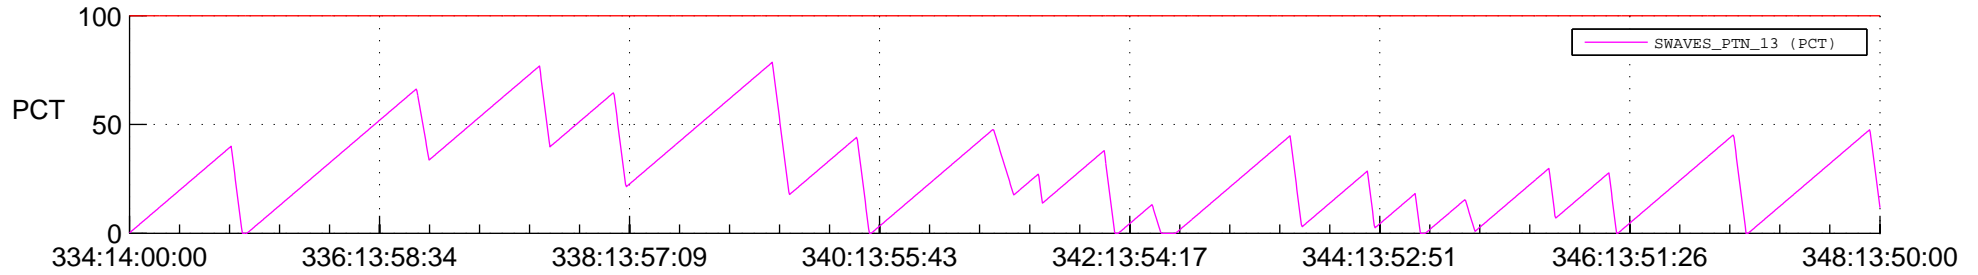

STEREO AHEAD SSR PCT Full Prediction

SWAVES_Percent_Full_Prediction

IMPACT_Percent_Full_Prediction

PLASTIC_Percent_Full_Prediction

Spacecraft_DownLink_Rate

Ground Time (2015:334:14:00:00.000 -2015:348:13:50:00.000)