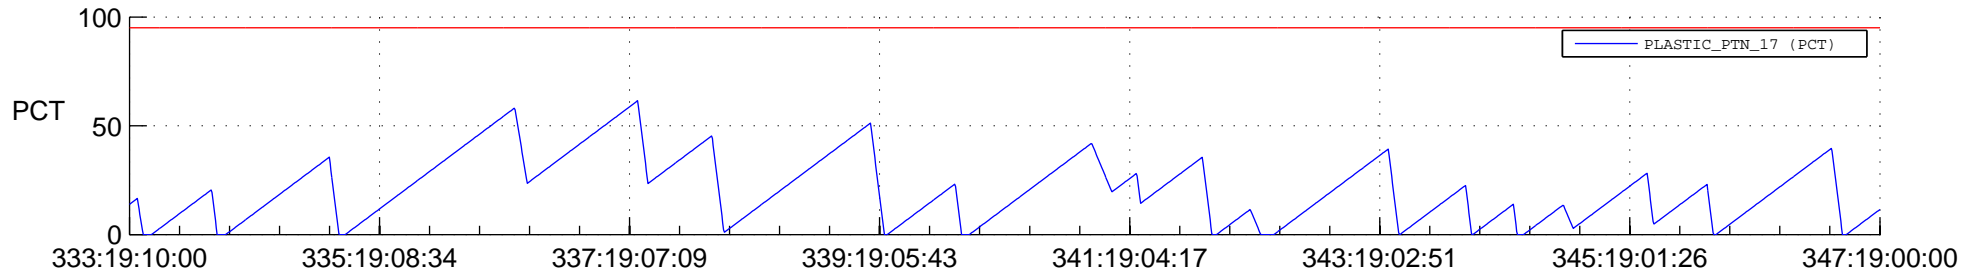

STEREO AHEAD SSR PCT Full Prediction

SWAVES_Percent_Full_Prediction

IMPACT_Percent_Full_Prediction

PLASTIC_Percent_Full_Prediction

Spacecraft_DownLink_Rate

Ground Time (2015:333:19:10:00.000 -2015:347:19:00:00.000)