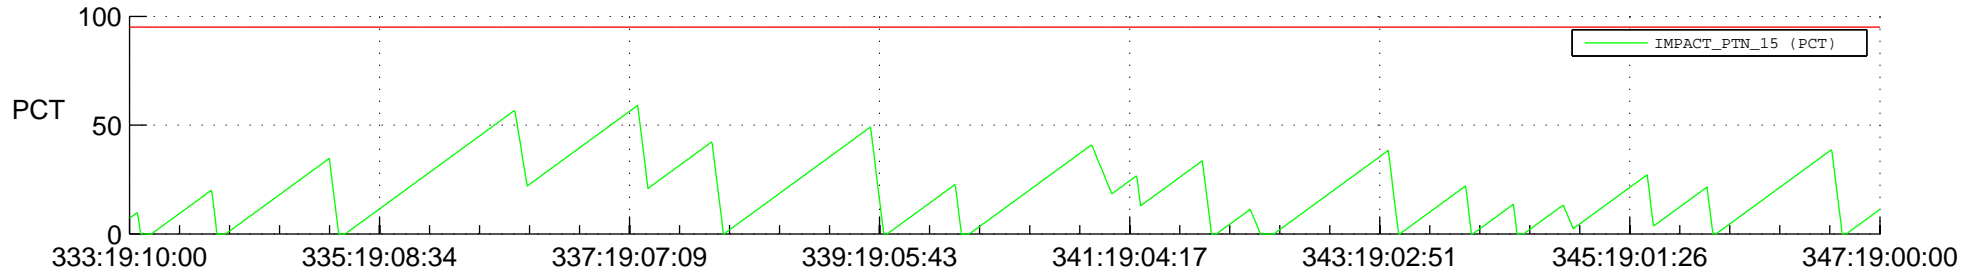

STEREO AHEAD SSR PCT Full Prediction

SWAVES_Percent_Full_Prediction

IMPACT_Percent_Full_Prediction

PLASTIC_Percent_Full_Prediction

Spacecraft_DownLink_Rate

Ground Time (2015:333:19:10:00.000 -2015:347:19:00:00.000)