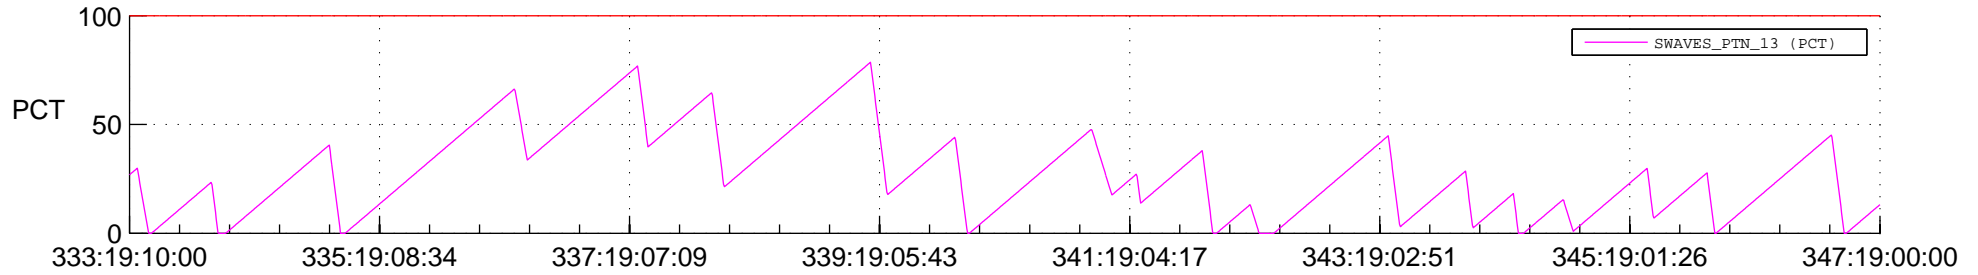

STEREO AHEAD SSR PCT Full Prediction

SWAVES_Percent_Full_Prediction

IMPACT_Percent_Full_Prediction

PLASTIC_Percent_Full_Prediction

Spacecraft_DownLink_Rate

Ground Time (2015:333:19:10:00.000 -2015:347:19:00:00.000)