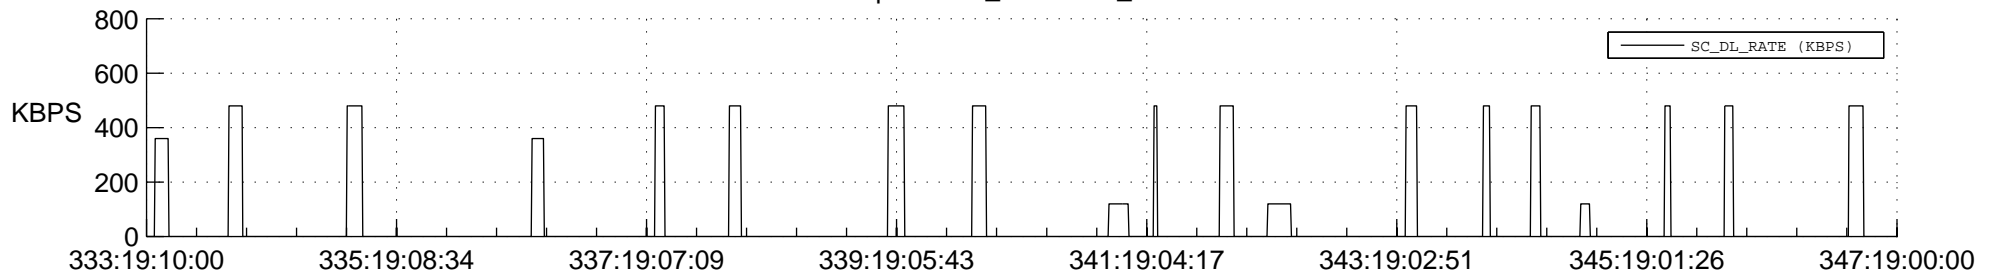

STEREO AHEAD SSR PCT Full Prediction

SWAVES_Percent_Full_Prediction

IMPACT_Percent_Full_Prediction

PLASTIC_Percent_Full_Prediction

Spacecraft_DownLink_Rate

Ground Time (2015:333:19:10:00.000 -2015:347:19:00:00.000)