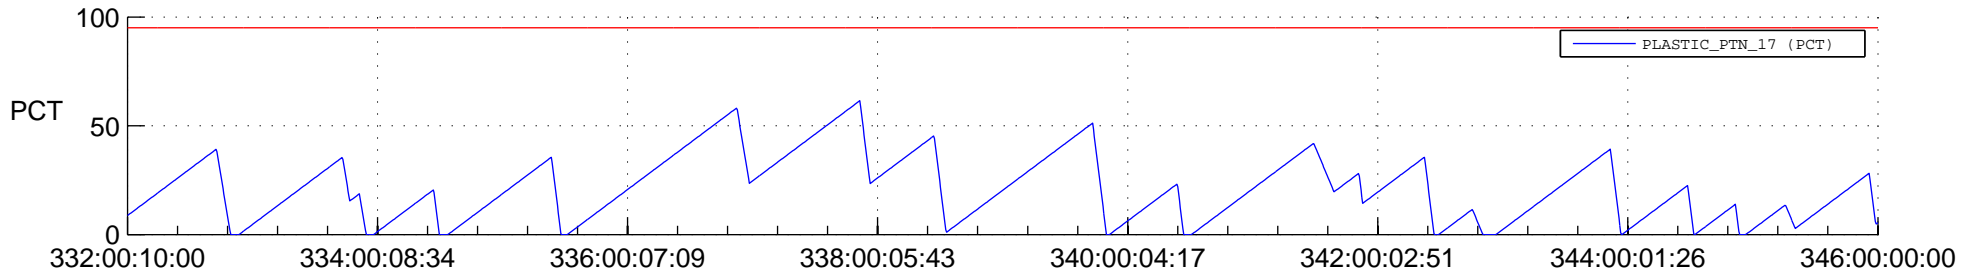

## SWAVES\_Percent\_Full\_Prediction

## Spacecraft\_DownLink\_Rate

Ground Time (2015:332:00:10:00.000 -2015:346:00:00:00.000)