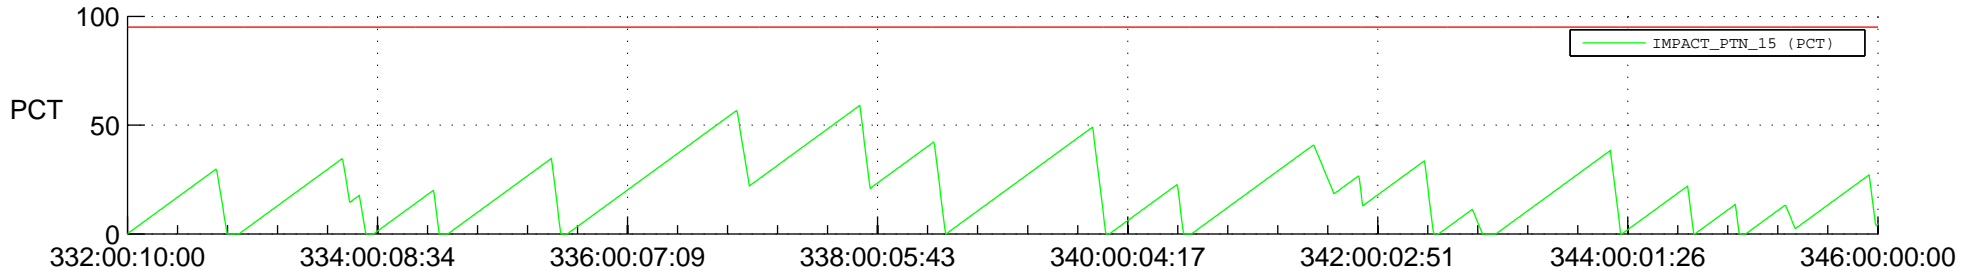

IMPACT_Percent_Full_Prediction