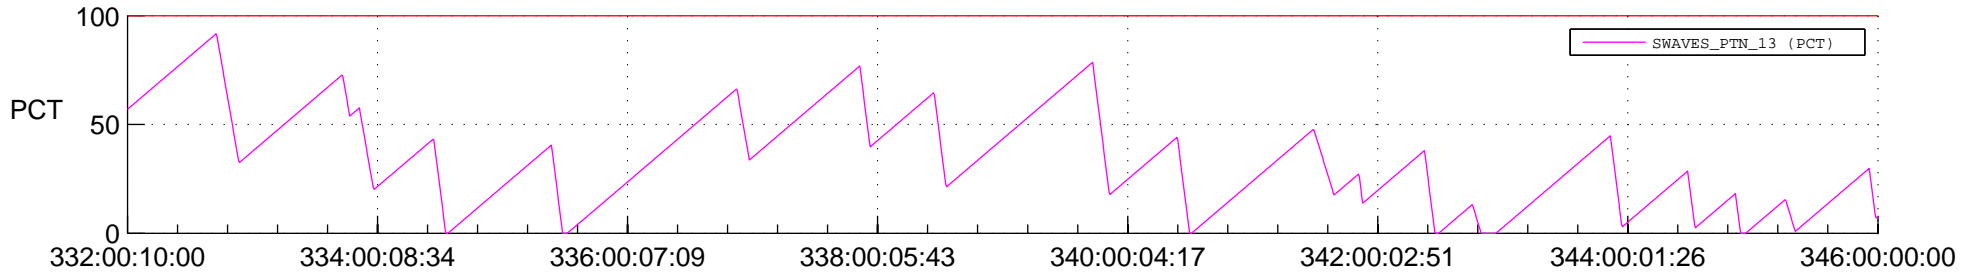

## SWAVES\_Percent\_Full\_Prediction

## Spacecraft\_DownLink\_Rate

Ground Time (2015:332:00:10:00.000 -2015:346:00:00:00.000)