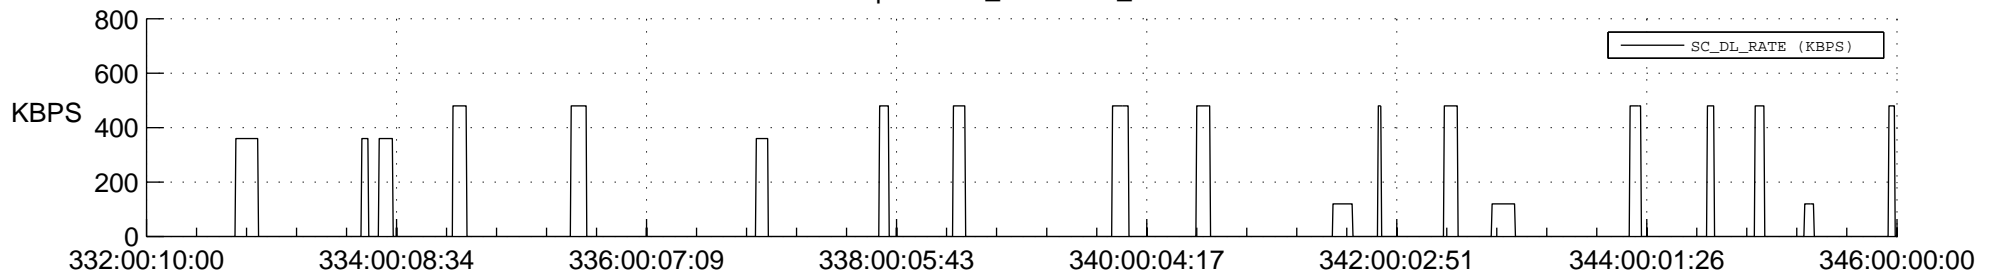

## Spacecraft\_DownLink\_Rate

Ground Time (2015:332:00:10:00.000 -2015:346:00:00:00.000)