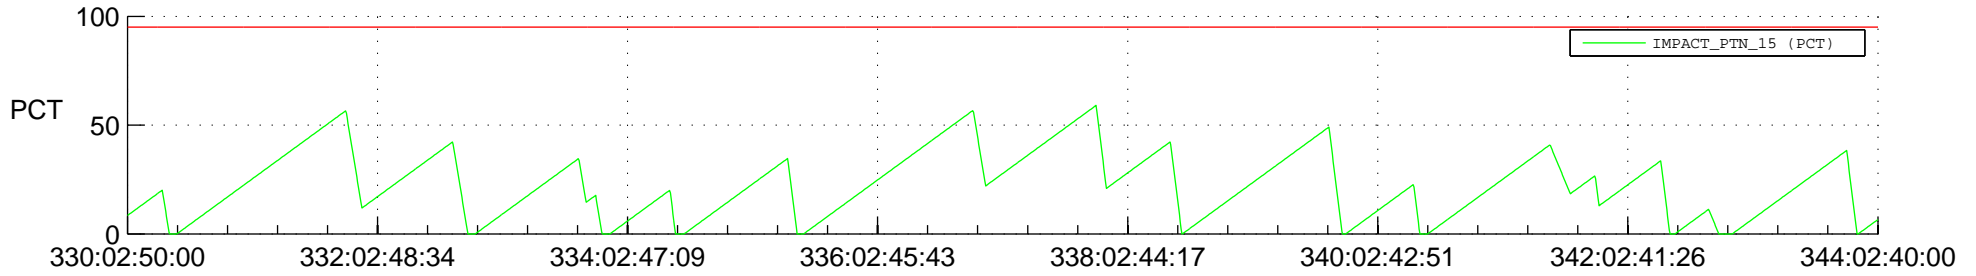

STEREO AHEAD SSR PCT Full Prediction

SWAVES_Percent_Full_Prediction

IMPACT_Percent_Full_Prediction

PLASTIC_Percent_Full_Prediction

Spacecraft_DownLink_Rate