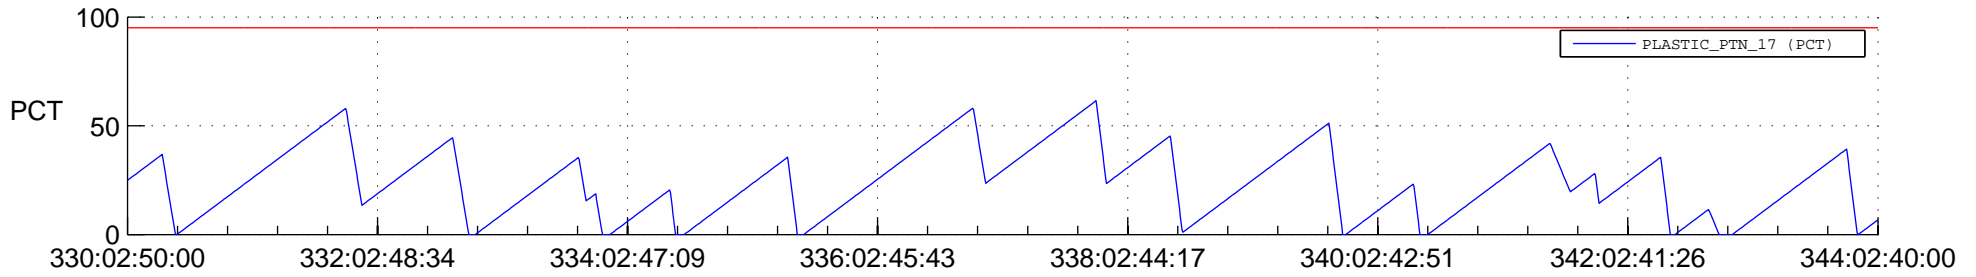

STEREO AHEAD SSR PCT Full Prediction

SWAVES_Percent_Full_Prediction

IMPACT_Percent_Full_Prediction

PLASTIC_Percent_Full_Prediction

Spacecraft_DownLink_Rate