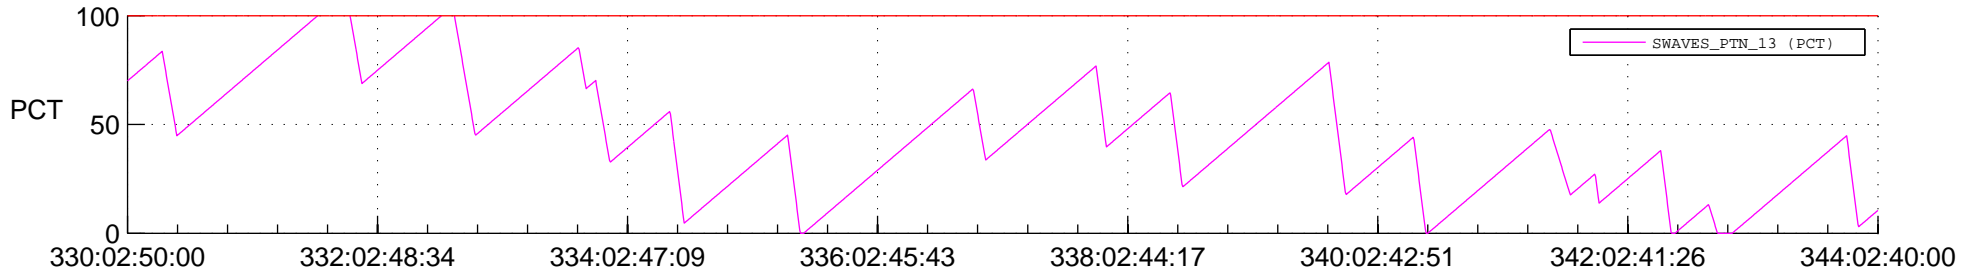

STEREO AHEAD SSR PCT Full Prediction

SWAVES_Percent_Full_Prediction

IMPACT_Percent_Full_Prediction

PLASTIC_Percent_Full_Prediction

Spacecraft_DownLink_Rate