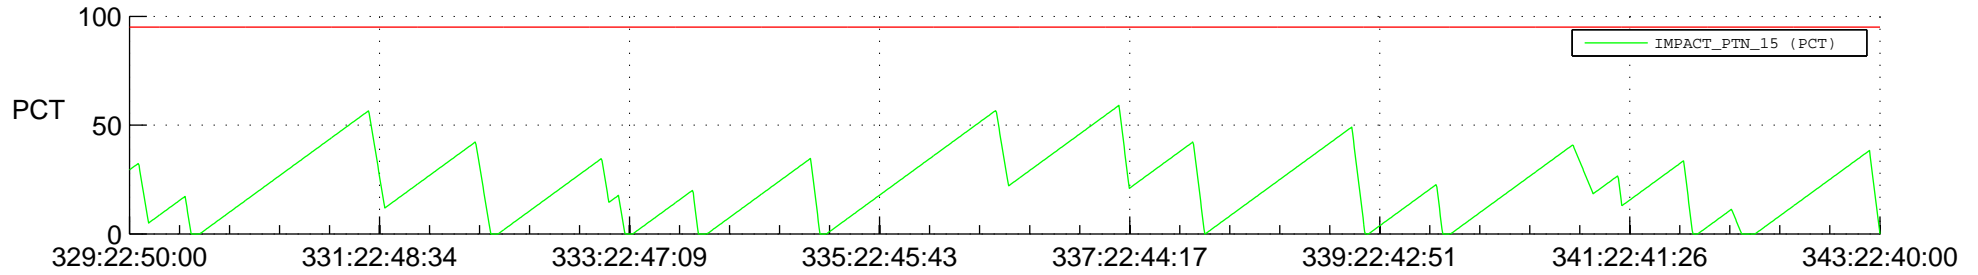

STEREO AHEAD SSR PCT Full Prediction

SWAVES_Percent_Full_Prediction

IMPACT_Percent_Full_Prediction

PLASTIC_Percent_Full_Prediction

Spacecraft_DownLink_Rate

Ground Time (2015:329:22:50:00.000 -2015:343:22:40:00.000)