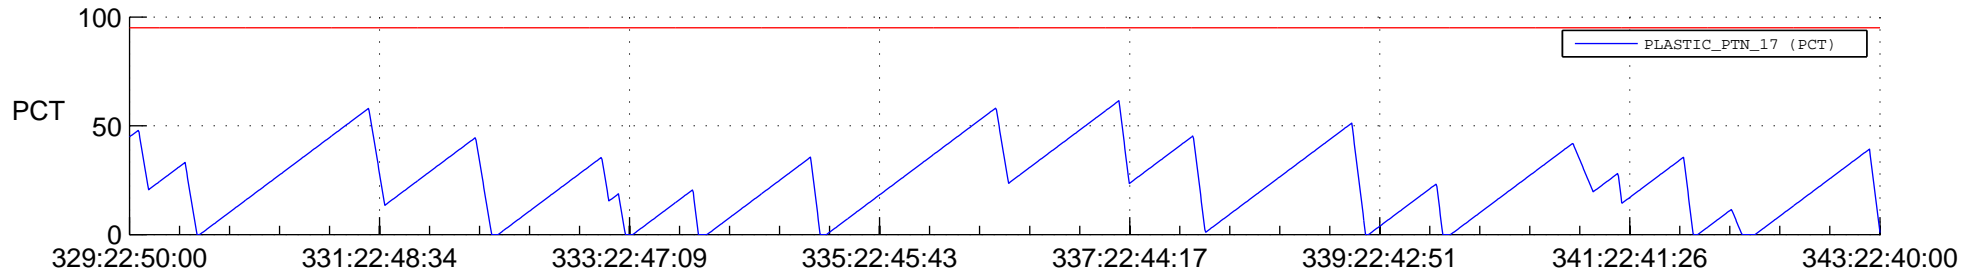

STEREO AHEAD SSR PCT Full Prediction

SWAVES_Percent_Full_Prediction

IMPACT_Percent_Full_Prediction

PLASTIC_Percent_Full_Prediction

Spacecraft_DownLink_Rate

Ground Time (2015:329:22:50:00.000 -2015:343:22:40:00.000)