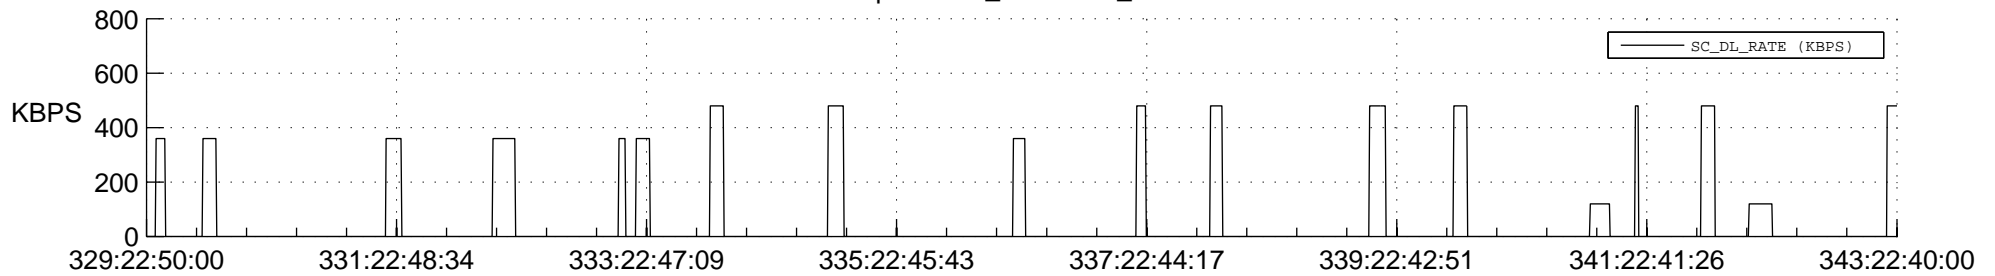

STEREO AHEAD SSR PCT Full Prediction

SWAVES_Percent_Full_Prediction

IMPACT_Percent_Full_Prediction

PLASTIC_Percent_Full_Prediction

Spacecraft_DownLink_Rate

Ground Time (2015:329:22:50:00.000 -2015:343:22:40:00.000)