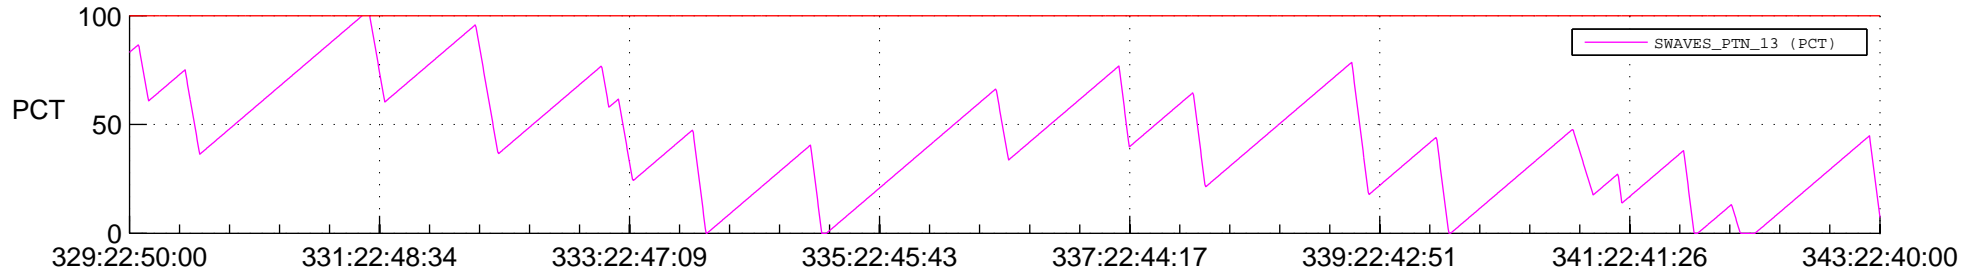

STEREO AHEAD SSR PCT Full Prediction

SWAVES_Percent_Full_Prediction

IMPACT_Percent_Full_Prediction

PLASTIC_Percent_Full_Prediction

Spacecraft_DownLink_Rate

Ground Time (2015:329:22:50:00.000 -2015:343:22:40:00.000)