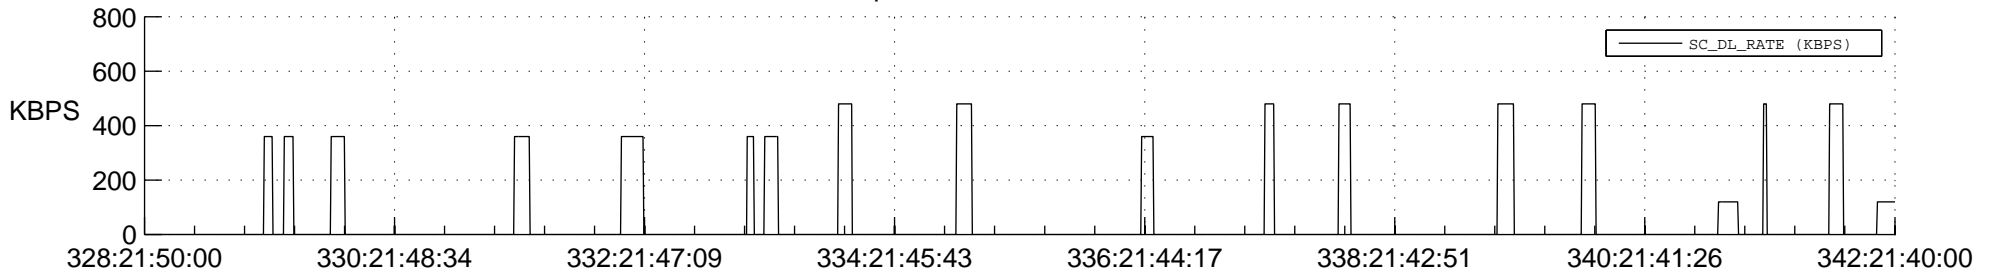

## Spacecraft\_DownLink\_Rate

Ground Time (2015:328:21:50:00.000 -2015:342:21:40:00.000)