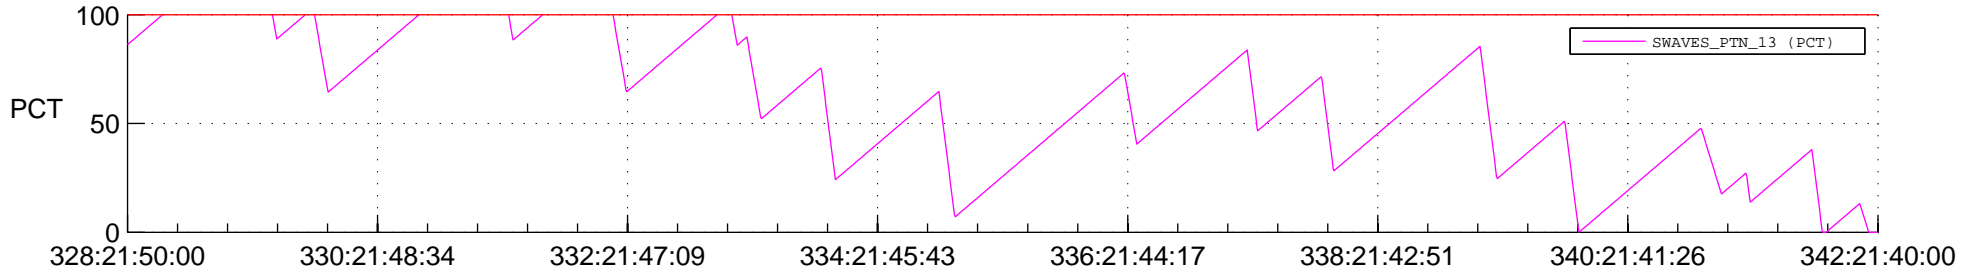

## SWAVES\_Percent\_Full\_Prediction

## Spacecraft\_DownLink\_Rate

Ground Time (2015:328:21:50:00.000 -2015:342:21:40:00.000)