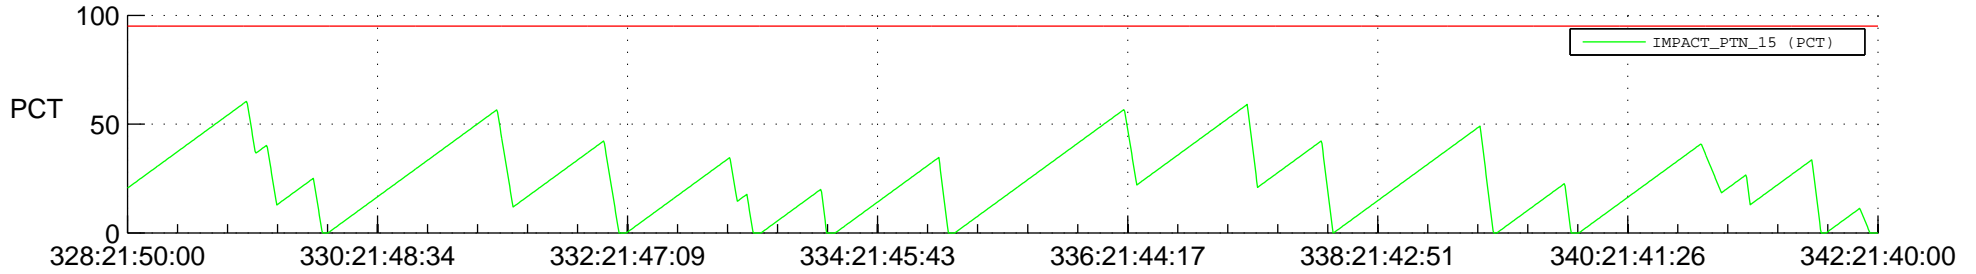

IMPACT_Percent_Full_Prediction