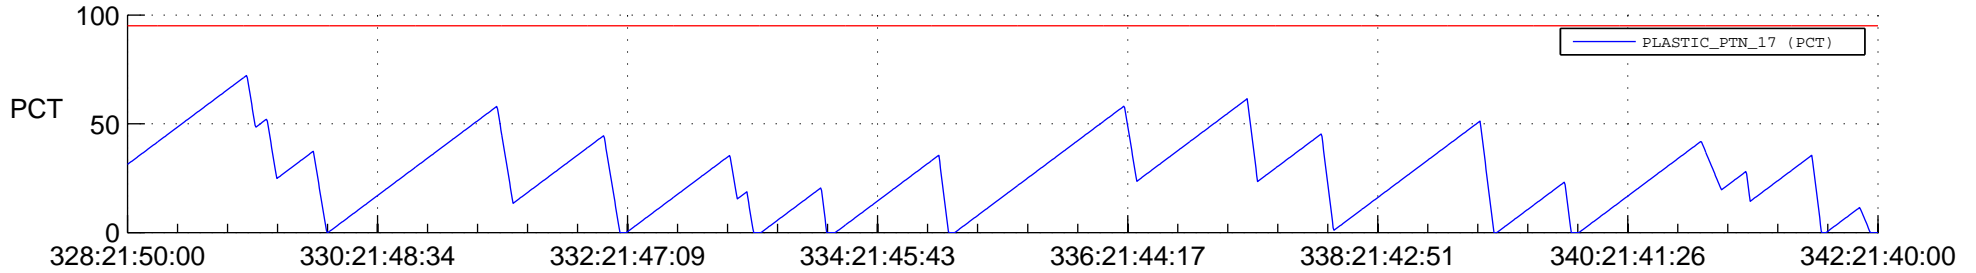

# STEREO AHEAD SSR PCT Full Prediction

## SWAVES\_Percent\_Full\_Prediction

## Spacecraft\_DownLink\_Rate

Ground Time (2015:328:21:50:00.000 -2015:342:21:40:00.000)