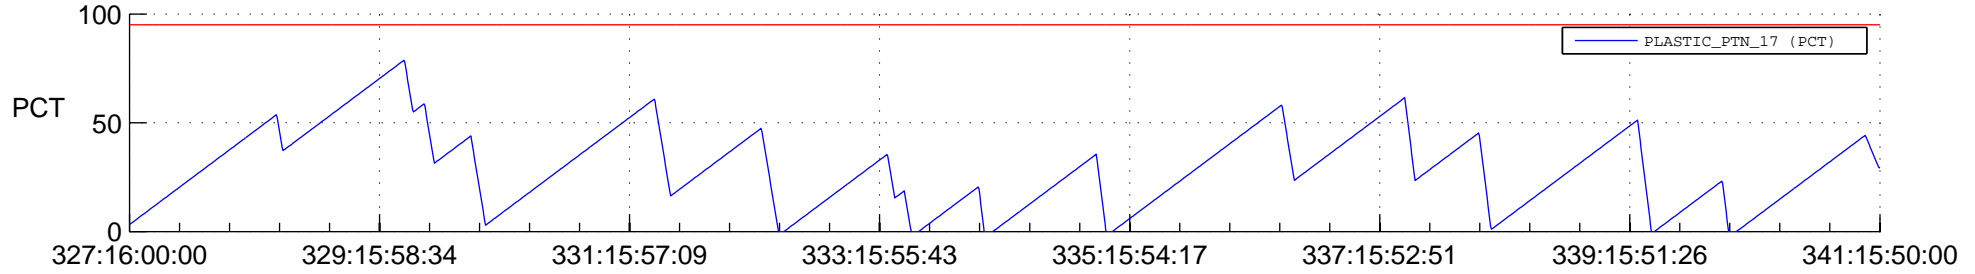

# STEREO AHEAD SSR PCT Full Prediction

## SWAVES\_Percent\_Full\_Prediction

## Spacecraft\_DownLink\_Rate

Ground Time (2015:327:16:00:00.000 -2015:341:15:50:00.000)