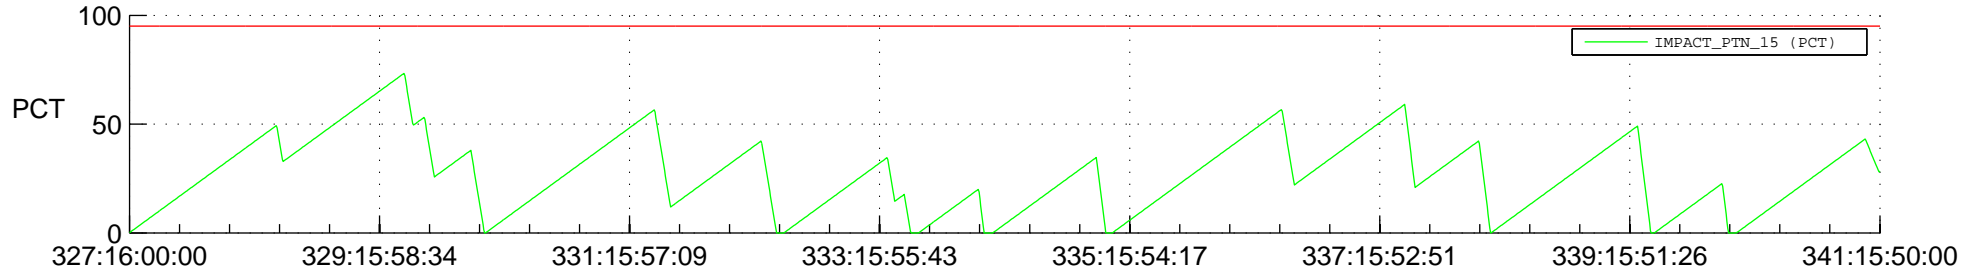

IMPACT_Percent_Full_Prediction