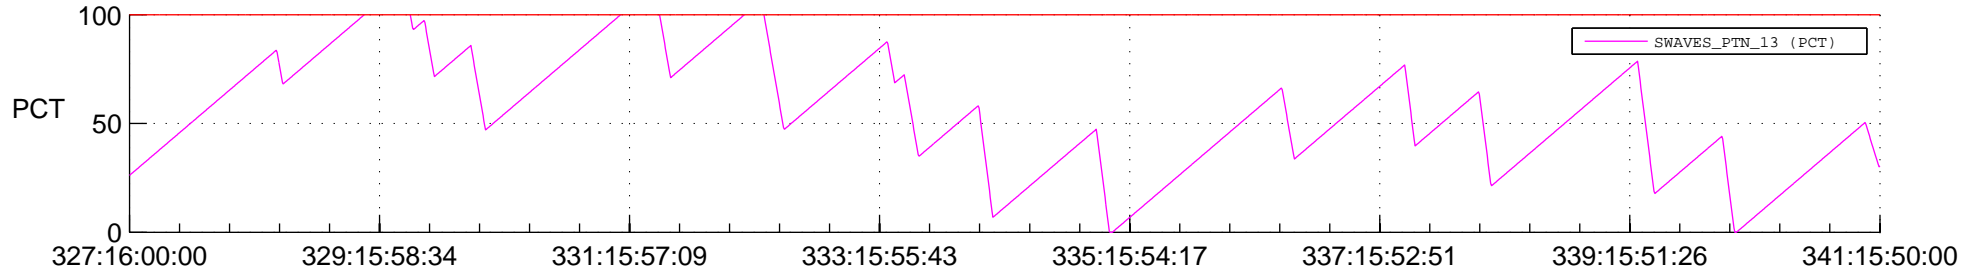

## SWAVES\_Percent\_Full\_Prediction

## Spacecraft\_DownLink\_Rate

Ground Time (2015:327:16:00:00.000 -2015:341:15:50:00.000)