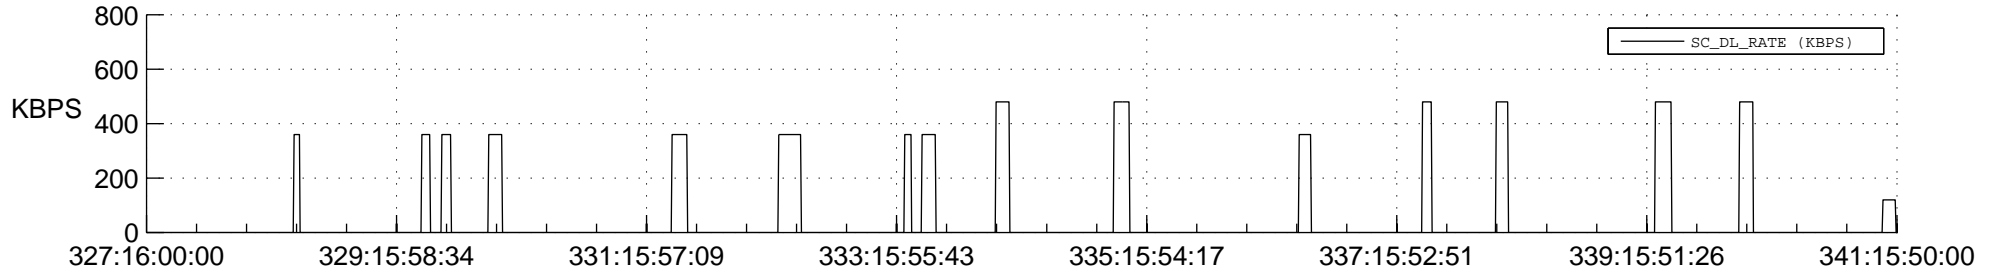

## Spacecraft\_DownLink\_Rate

Ground Time (2015:327:16:00:00.000 -2015:341:15:50:00.000)