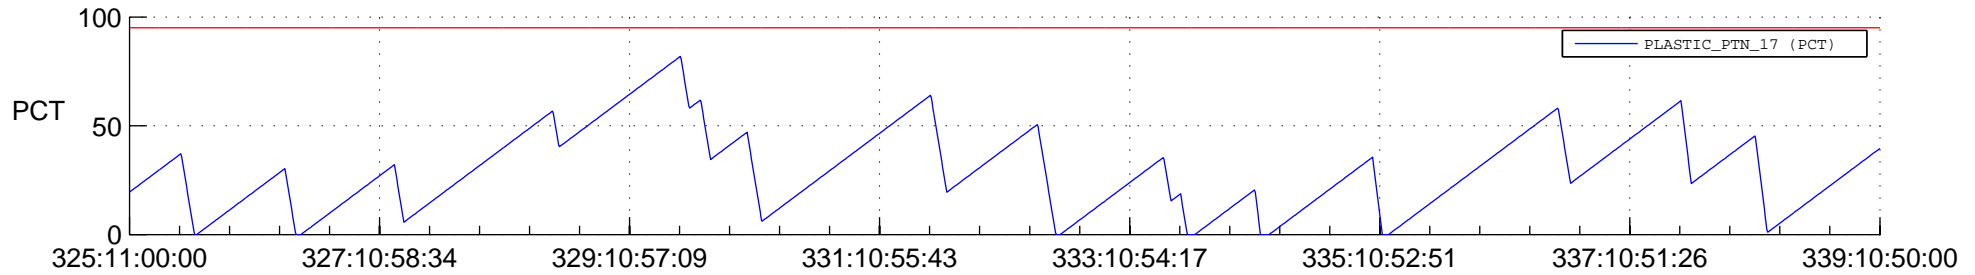

STEREO AHEAD SSR PCT Full Prediction

SWAVES_Percent_Full_Prediction

IMPACT_Percent_Full_Prediction

PLASTIC_Percent_Full_Prediction

Spacecraft_DownLink_Rate

Ground Time (2015:325:11:00:00.000 -2015:339:10:50:00.000)