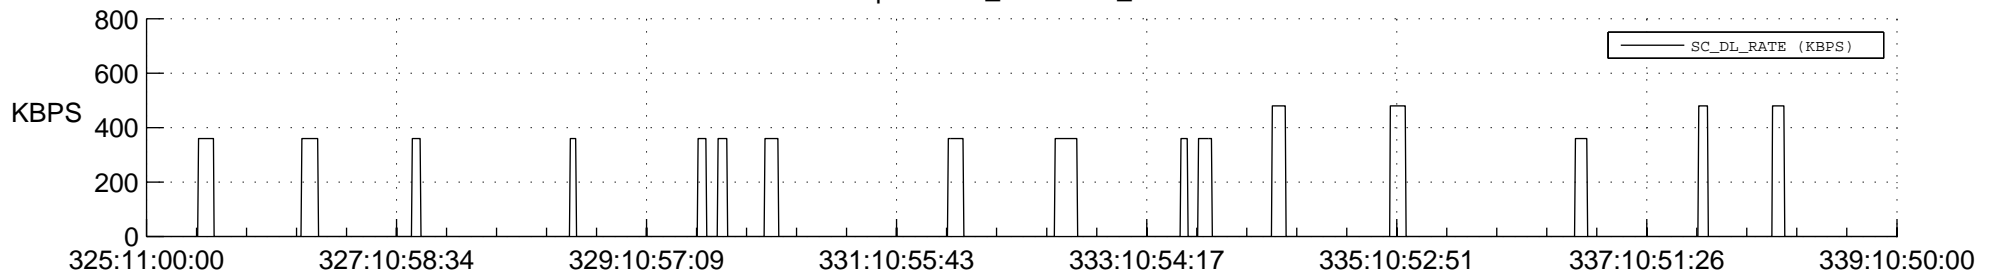

STEREO AHEAD SSR PCT Full Prediction

SWAVES_Percent_Full_Prediction

IMPACT_Percent_Full_Prediction

PLASTIC_Percent_Full_Prediction

Spacecraft_DownLink_Rate

Ground Time (2015:325:11:00:00.000 -2015:339:10:50:00.000)