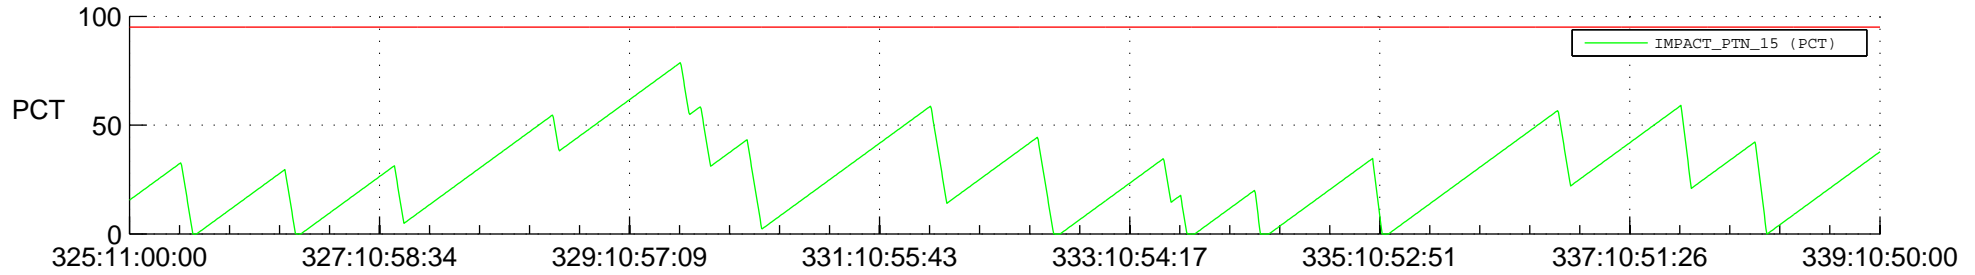

STEREO AHEAD SSR PCT Full Prediction

SWAVES_Percent_Full_Prediction

IMPACT_Percent_Full_Prediction

PLASTIC_Percent_Full_Prediction

Spacecraft_DownLink_Rate

Ground Time (2015:325:11:00:00.000 -2015:339:10:50:00.000)