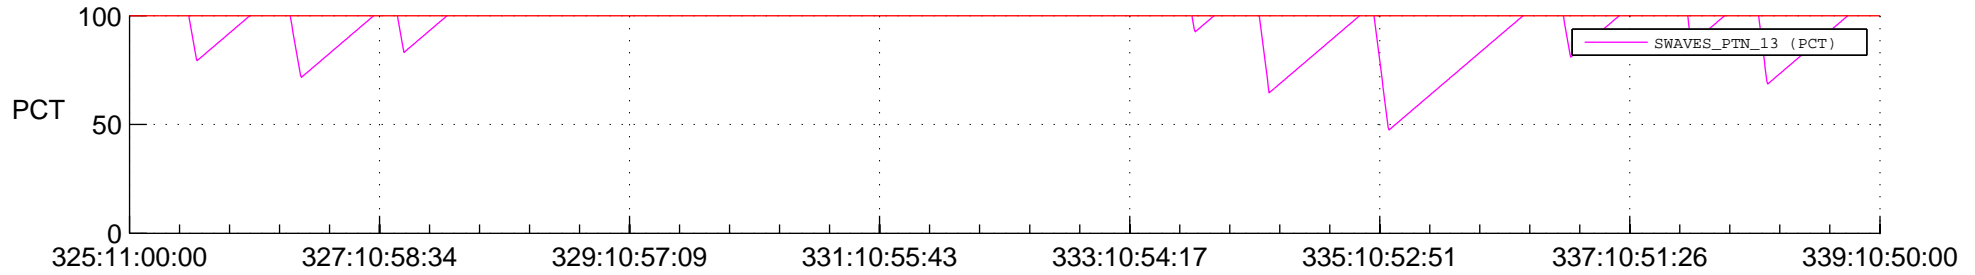

STEREO AHEAD SSR PCT Full Prediction

SWAVES_Percent_Full_Prediction

IMPACT_Percent_Full_Prediction

PLASTIC_Percent_Full_Prediction

Spacecraft_DownLink_Rate

Ground Time (2015:325:11:00:00.000 -2015:339:10:50:00.000)