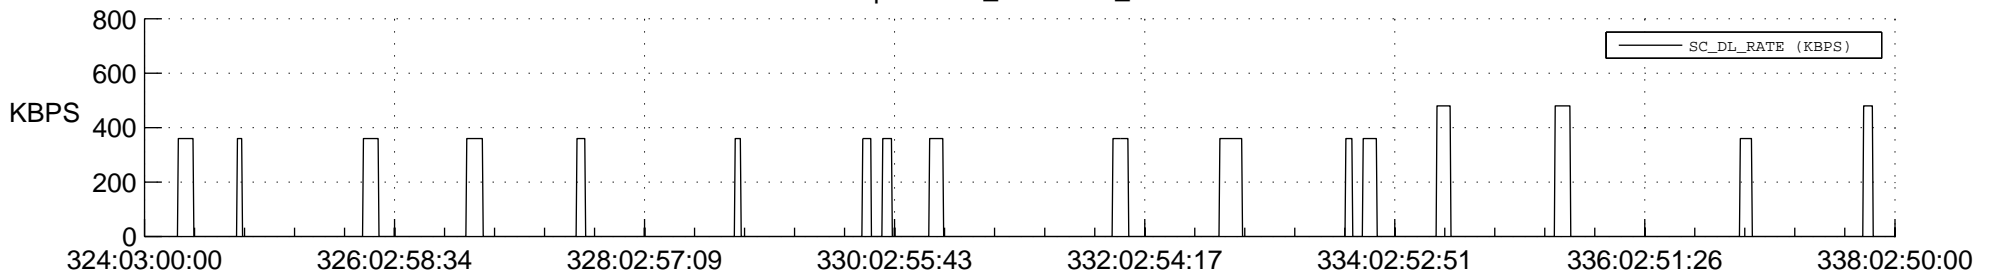

STEREO AHEAD SSR PCT Full Prediction

SWAVES_Percent_Full_Prediction

IMPACT_Percent_Full_Prediction

PLASTIC_Percent_Full_Prediction

Spacecraft_DownLink_Rate

Ground Time (2015:324:03:00:00.000 -2015:338:02:50:00.000)