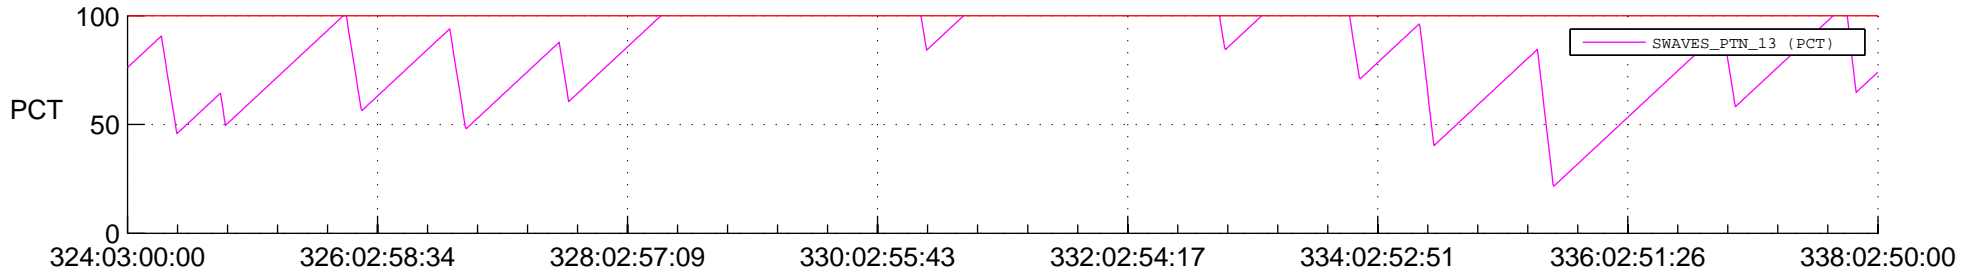

STEREO AHEAD SSR PCT Full Prediction

SWAVES_Percent_Full_Prediction

IMPACT_Percent_Full_Prediction

PLASTIC_Percent_Full_Prediction

Spacecraft_DownLink_Rate

Ground Time (2015:324:03:00:00.000 -2015:338:02:50:00.000)