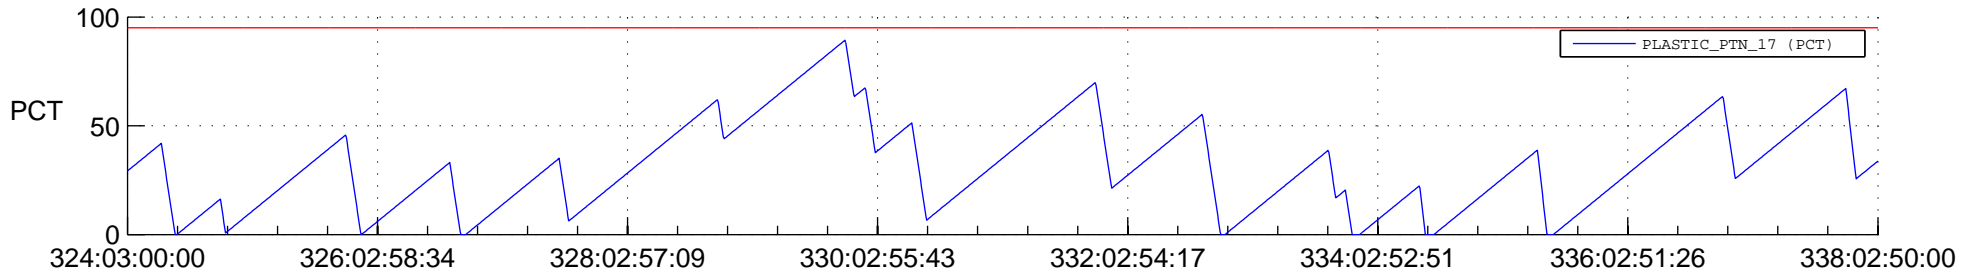

STEREO AHEAD SSR PCT Full Prediction

SWAVES_Percent_Full_Prediction

IMPACT_Percent_Full_Prediction

PLASTIC_Percent_Full_Prediction

Spacecraft_DownLink_Rate

Ground Time (2015:324:03:00:00.000 -2015:338:02:50:00.000)