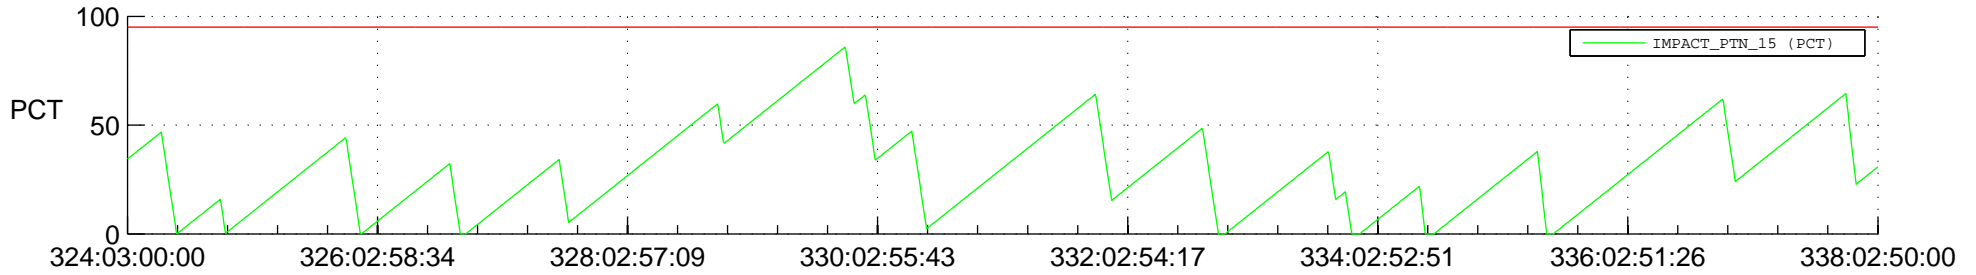

STEREO AHEAD SSR PCT Full Prediction

SWAVES_Percent_Full_Prediction

IMPACT_Percent_Full_Prediction

PLASTIC_Percent_Full_Prediction

Spacecraft_DownLink_Rate

Ground Time (2015:324:03:00:00.000 -2015:338:02:50:00.000)