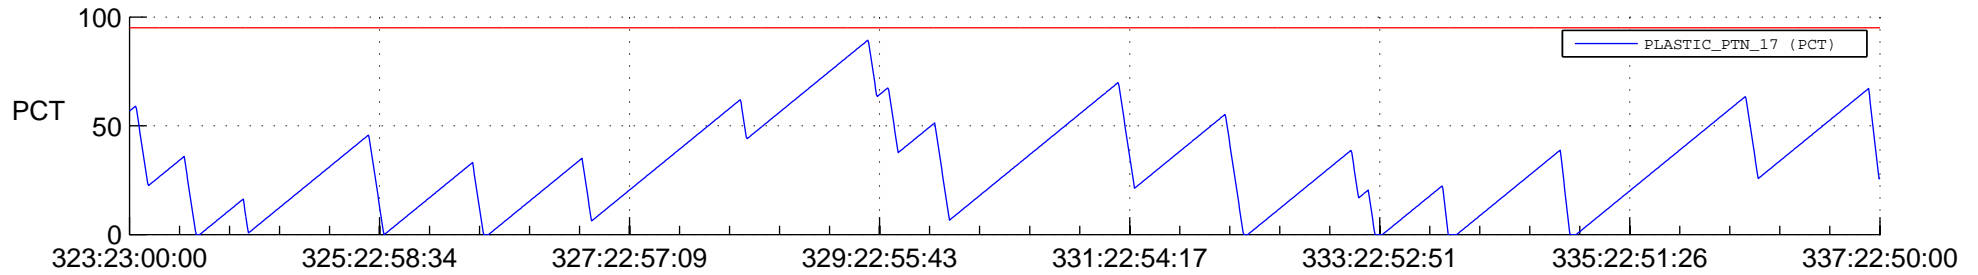

STEREO AHEAD SSR PCT Full Prediction

SWAVES_Percent_Full_Prediction

IMPACT_Percent_Full_Prediction

PLASTIC_Percent_Full_Prediction

Spacecraft_DownLink_Rate

Ground Time (2015:323:23:00:00.000 -2015:337:22:50:00.000)