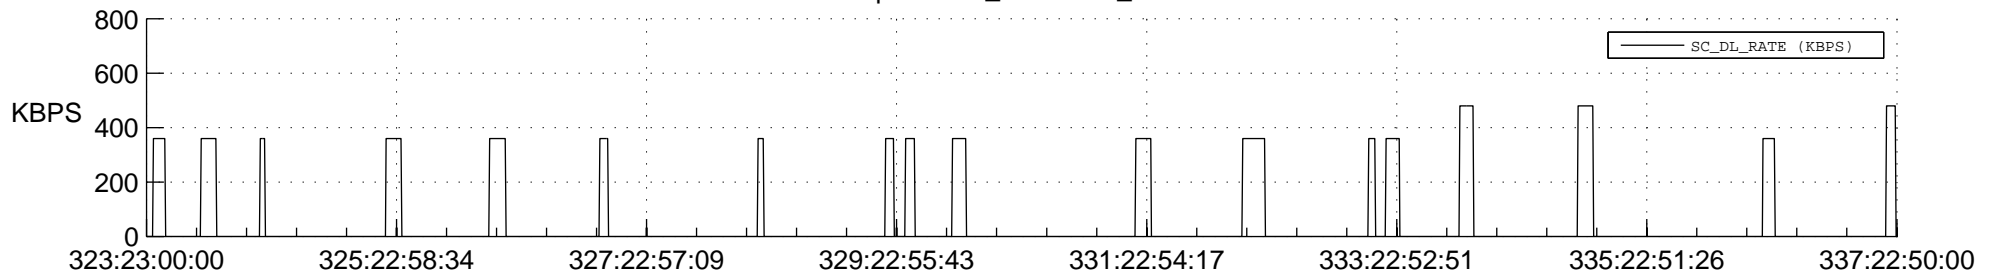

STEREO AHEAD SSR PCT Full Prediction

SWAVES_Percent_Full_Prediction

IMPACT_Percent_Full_Prediction

PLASTIC_Percent_Full_Prediction

Spacecraft_DownLink_Rate

Ground Time (2015:323:23:00:00.000 -2015:337:22:50:00.000)