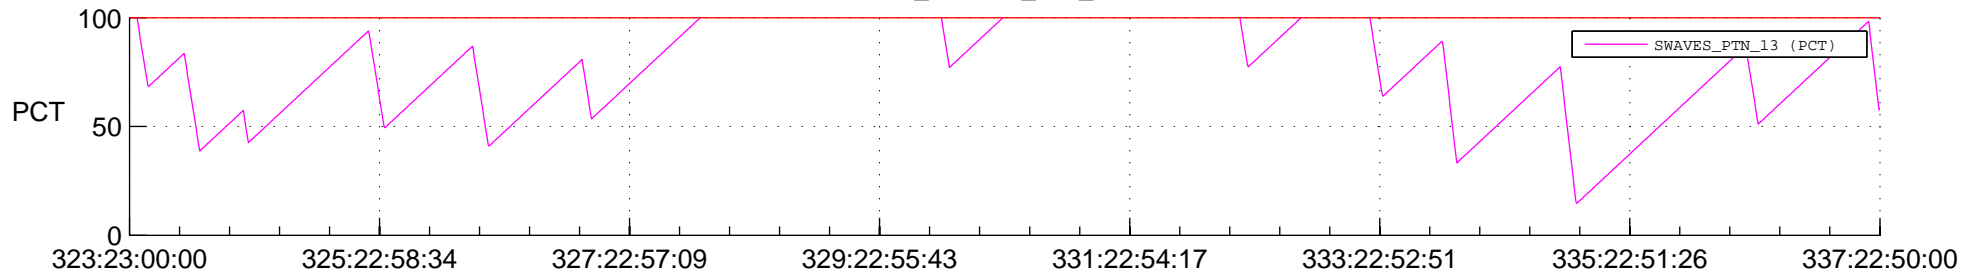

STEREO AHEAD SSR PCT Full Prediction

SWAVES_Percent_Full_Prediction

IMPACT_Percent_Full_Prediction

PLASTIC_Percent_Full_Prediction

Spacecraft_DownLink_Rate

Ground Time (2015:323:23:00:00.000 -2015:337:22:50:00.000)