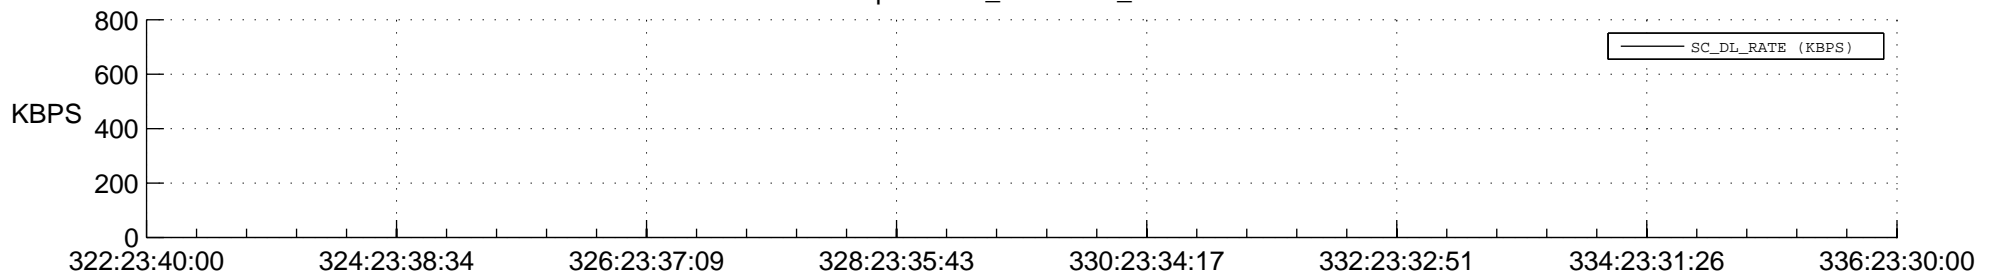

STEREO AHEAD SPACE WEATHER SSR PCT Full Prediction

SWAVES_Percent_Full_Prediction

IMPACT_Percent_Full_Prediction

PLASTIC_Percent_Full_Prediction

Spacecraft_DownLink_Rate

Ground Time (2015:322:23:40:00.000 -2015:336:23:30:00.000)