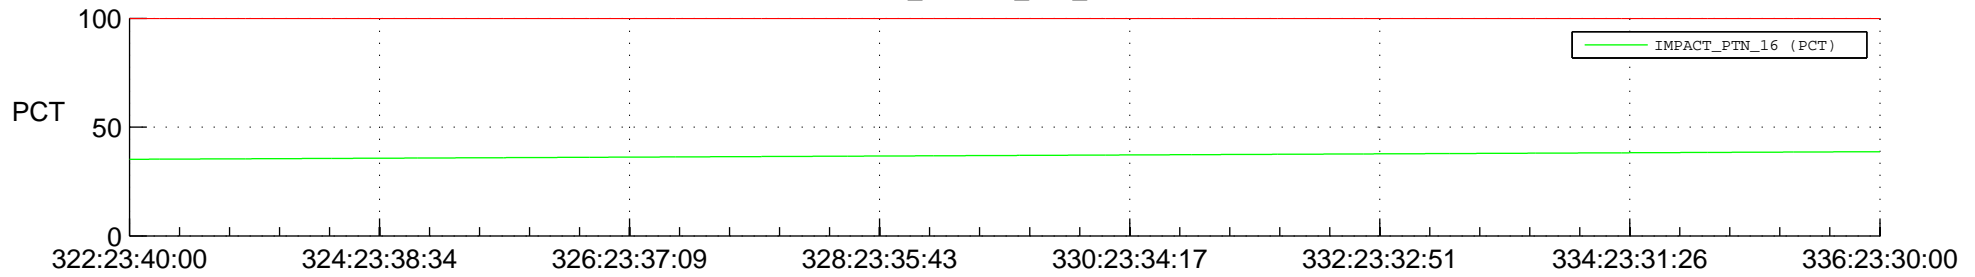

STEREO AHEAD SPACE WEATHER SSR PCT Full Prediction

SWAVES_Percent_Full_Prediction

IMPACT_Percent_Full_Prediction

PLASTIC_Percent_Full_Prediction

Spacecraft_DownLink_Rate

Ground Time (2015:322:23:40:00.000 -2015:336:23:30:00.000)