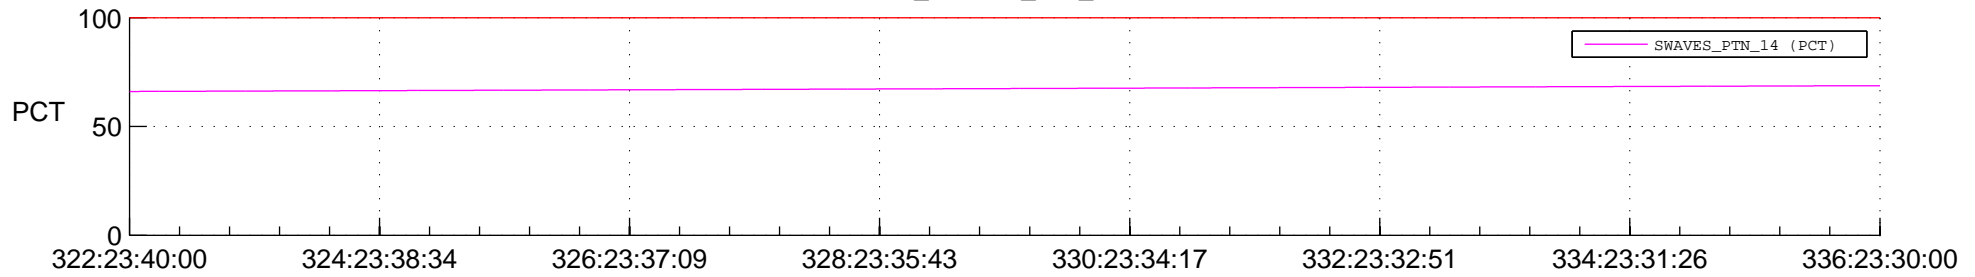

STEREO AHEAD SPACE WEATHER SSR PCT Full Prediction

SWAVES_Percent_Full_Prediction

IMPACT_Percent_Full_Prediction

PLASTIC_Percent_Full_Prediction

Spacecraft_DownLink_Rate

Ground Time (2015:322:23:40:00.000 -2015:336:23:30:00.000)