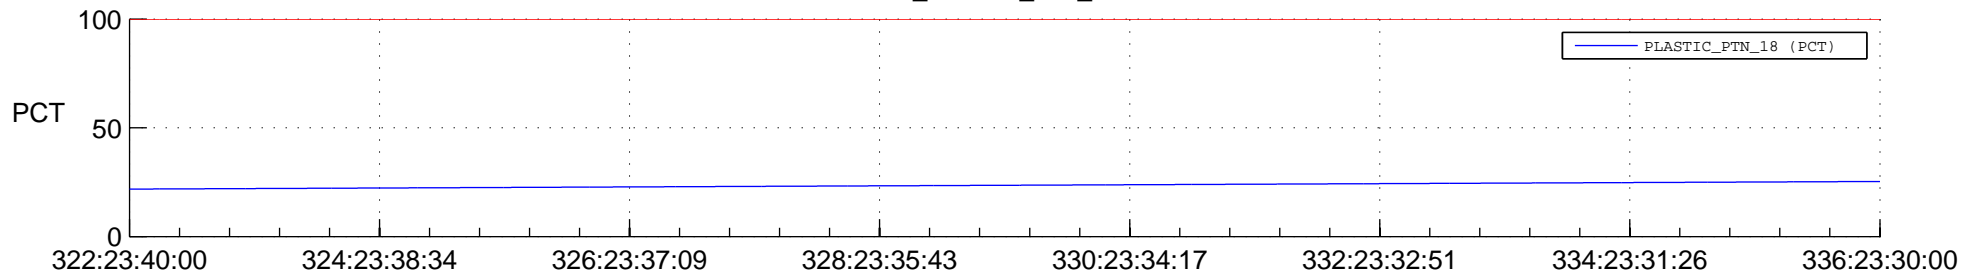

STEREO AHEAD SPACE WEATHER SSR PCT Full Prediction

SWAVES_Percent_Full_Prediction

IMPACT_Percent_Full_Prediction

PLASTIC_Percent_Full_Prediction

Spacecraft_DownLink_Rate

Ground Time (2015:322:23:40:00.000 -2015:336:23:30:00.000)