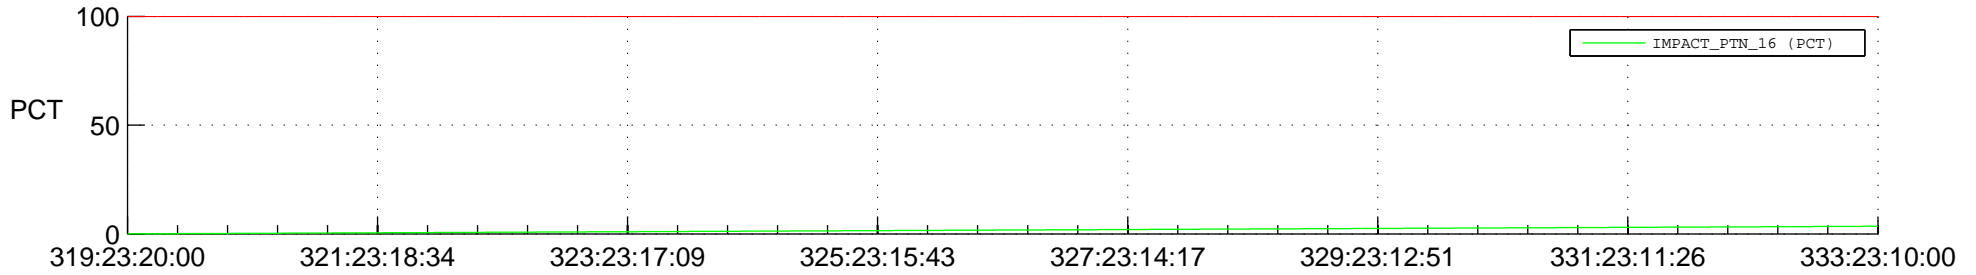

IMPACT_Percent_Full_Prediction