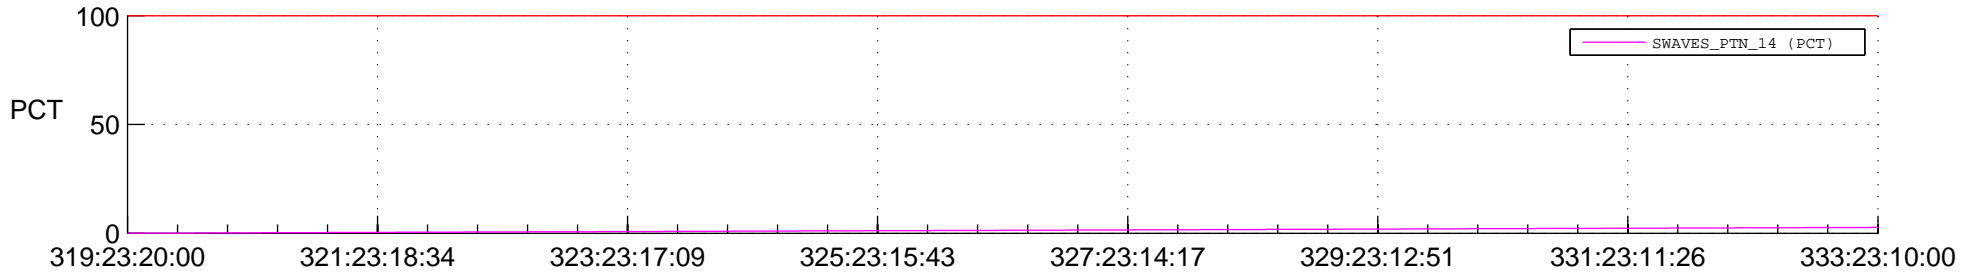

STEREO AHEAD SPACE WEATHER SSR PCT Full Prediction

SWAVES_Percent_Full_Prediction