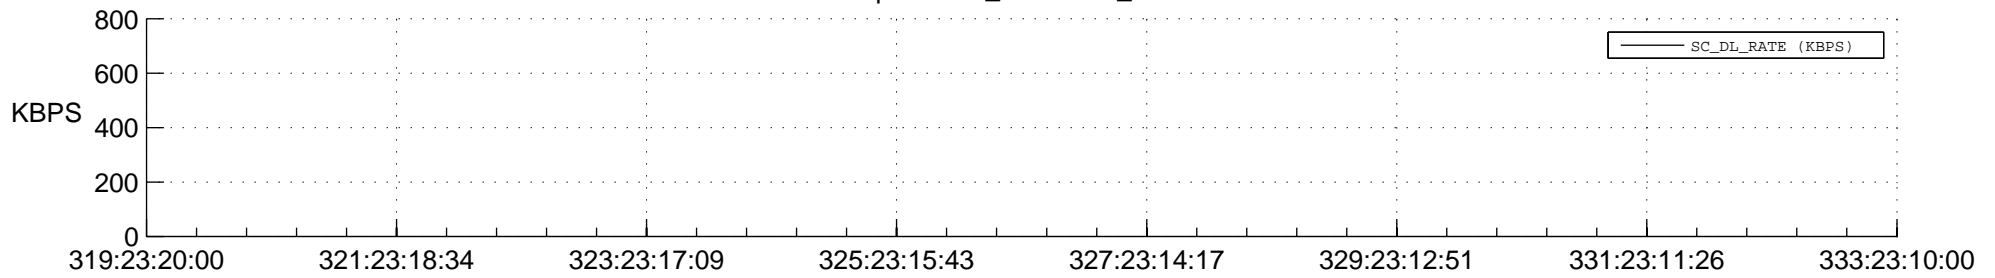

## Spacecraft\_DownLink\_Rate

Ground Time (2015:319:23:20:00.000 -2015:333:23:10:00.000)