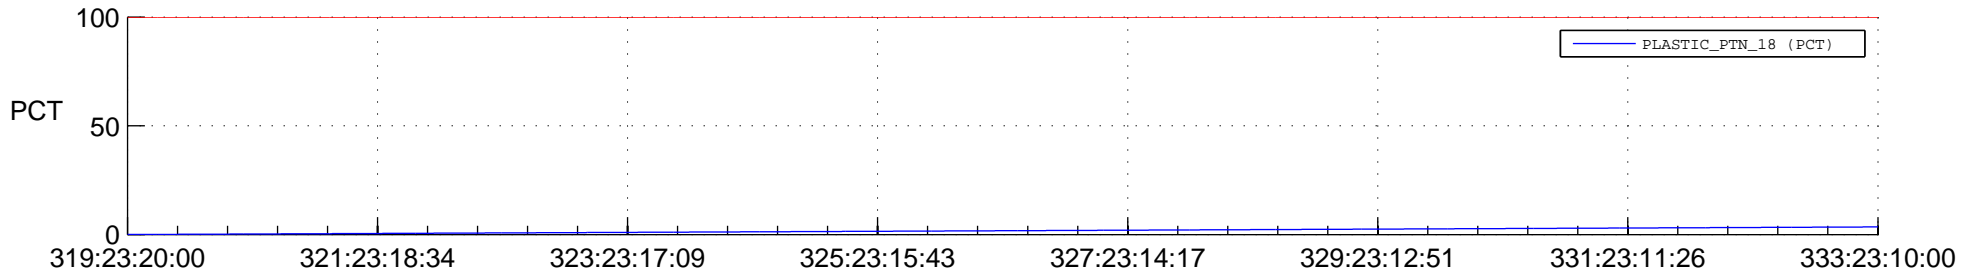

## Spacecraft\_DownLink\_Rate

Ground Time (2015:319:23:20:00.000 -2015:333:23:10:00.000)