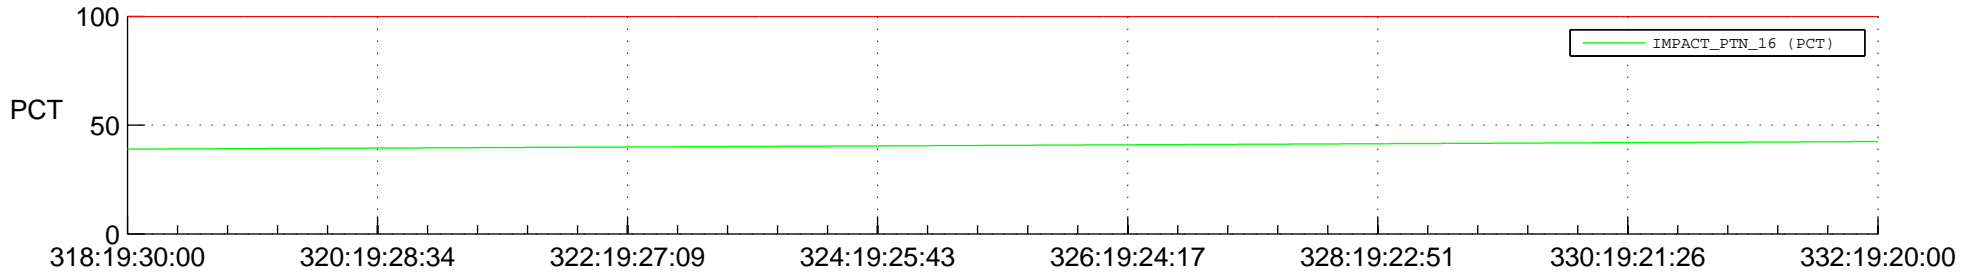

IMPACT_Percent_Full_Prediction