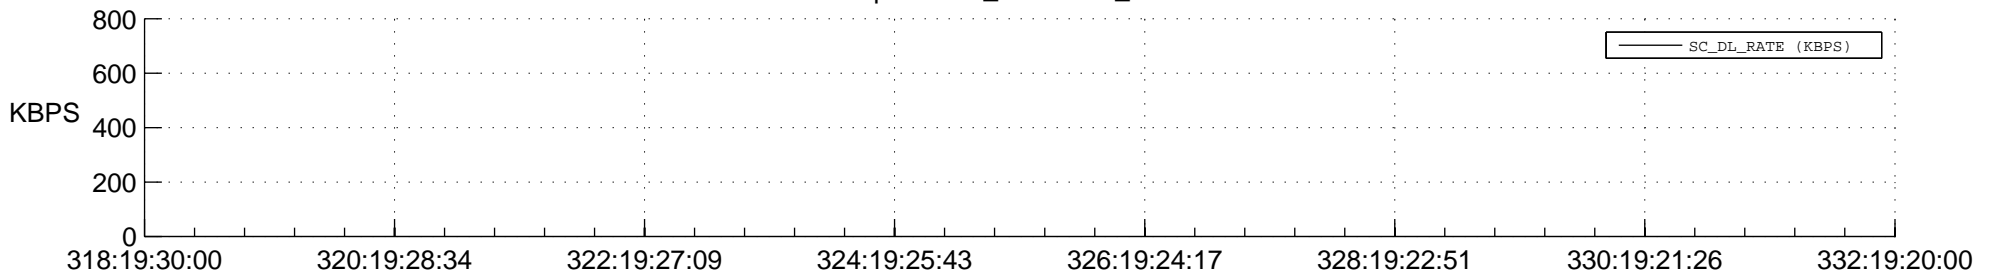

## Spacecraft\_DownLink\_Rate

Ground Time (2015:318:19:30:00.000 -2015:332:19:20:00.000)