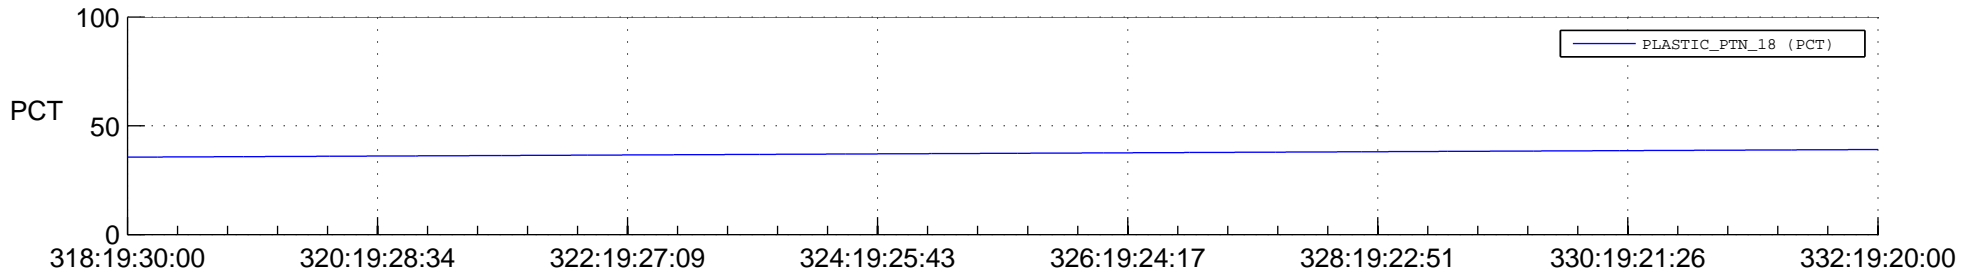

## Spacecraft\_DownLink\_Rate

Ground Time (2015:318:19:30:00.000 -2015:332:19:20:00.000)