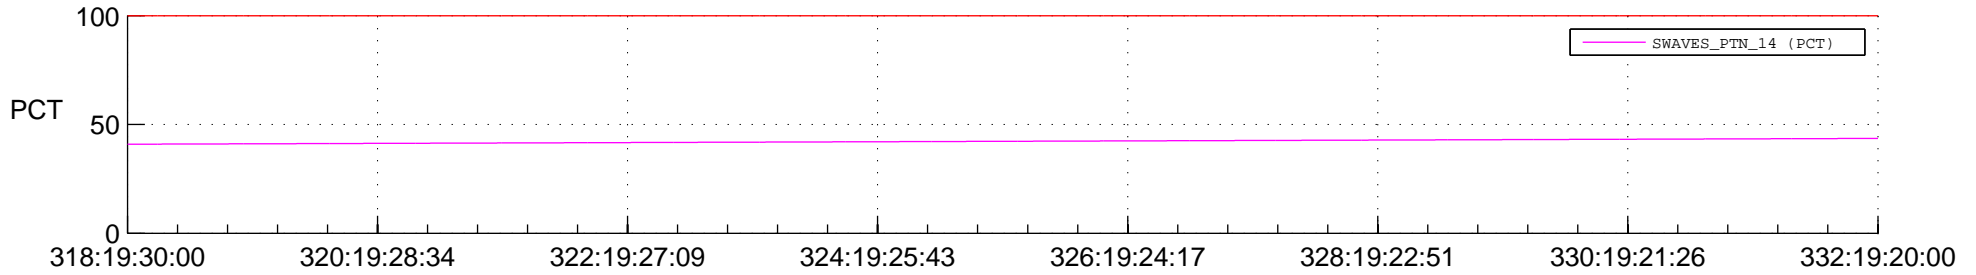

STEREO AHEAD SPACE WEATHER SSR PCT Full Prediction

SWAVES_Percent_Full_Prediction