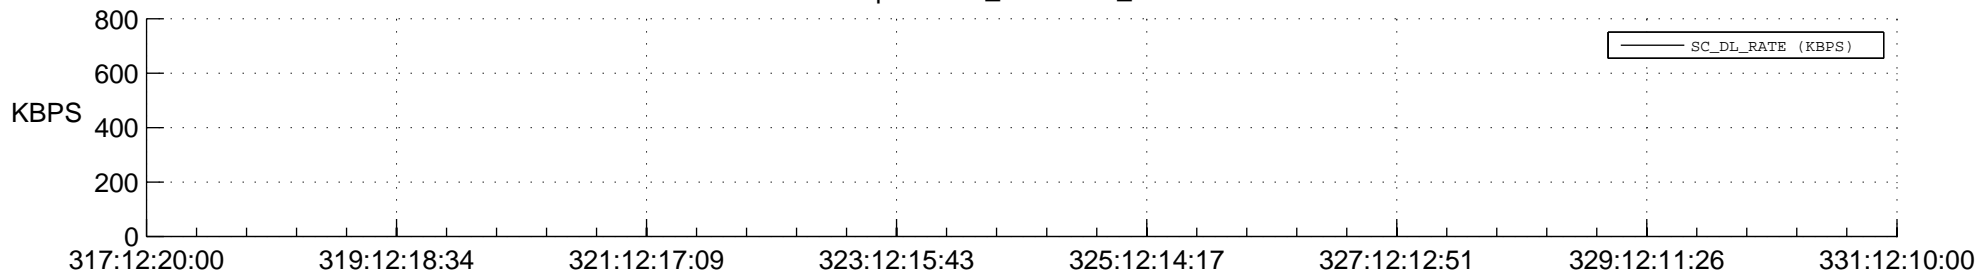

STEREO AHEAD SPACE WEATHER SSR PCT Full Prediction

SWAVES_Percent_Full_Prediction

IMPACT_Percent_Full_Prediction

PLASTIC_Percent_Full_Prediction

Spacecraft_DownLink_Rate

Ground Time (2015:317:12:20:00.000 -2015:331:12:10:00.000)