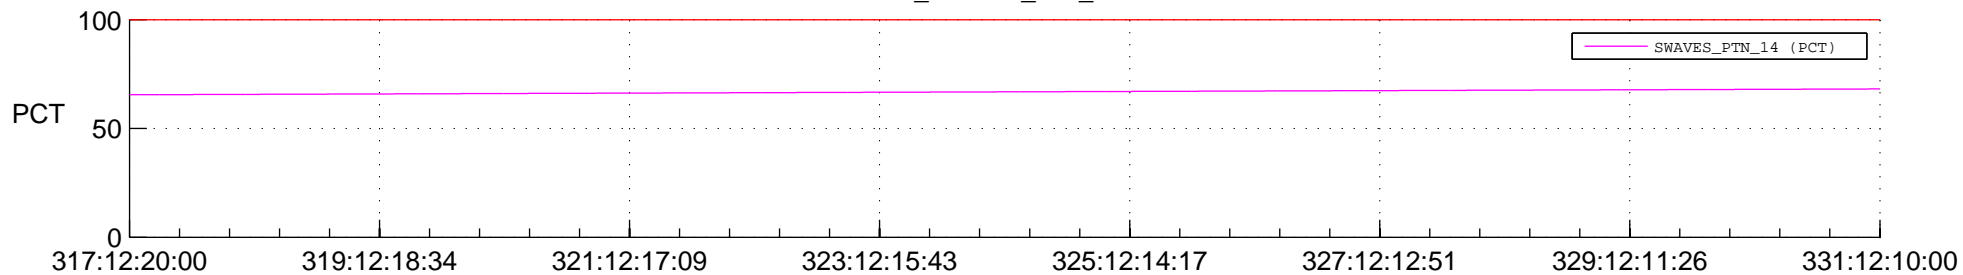

STEREO AHEAD SPACE WEATHER SSR PCT Full Prediction

SWAVES_Percent_Full_Prediction

IMPACT_Percent_Full_Prediction

PLASTIC_Percent_Full_Prediction

Spacecraft_DownLink_Rate

Ground Time (2015:317:12:20:00.000 -2015:331:12:10:00.000)