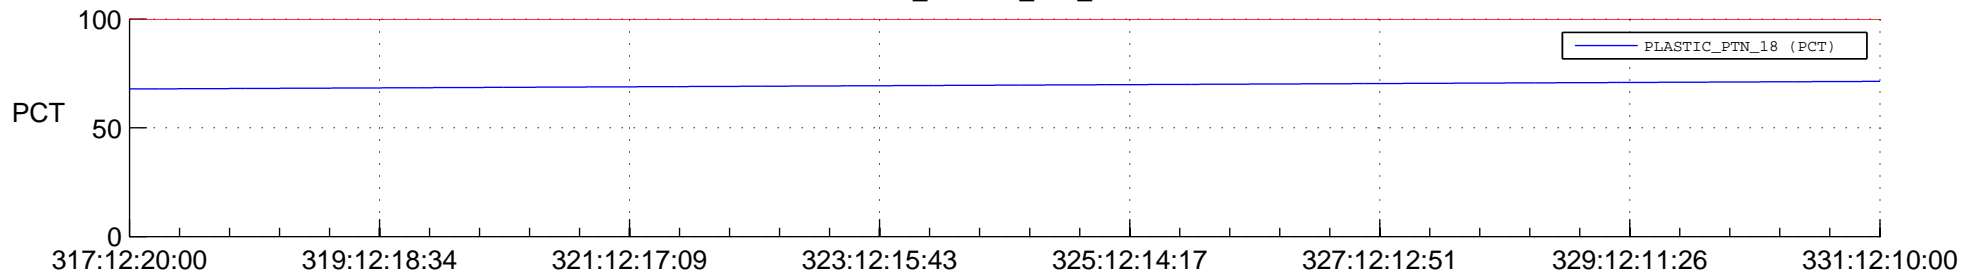

STEREO AHEAD SPACE WEATHER SSR PCT Full Prediction

SWAVES_Percent_Full_Prediction

IMPACT_Percent_Full_Prediction

PLASTIC_Percent_Full_Prediction

Spacecraft_DownLink_Rate

Ground Time (2015:317:12:20:00.000 -2015:331:12:10:00.000)