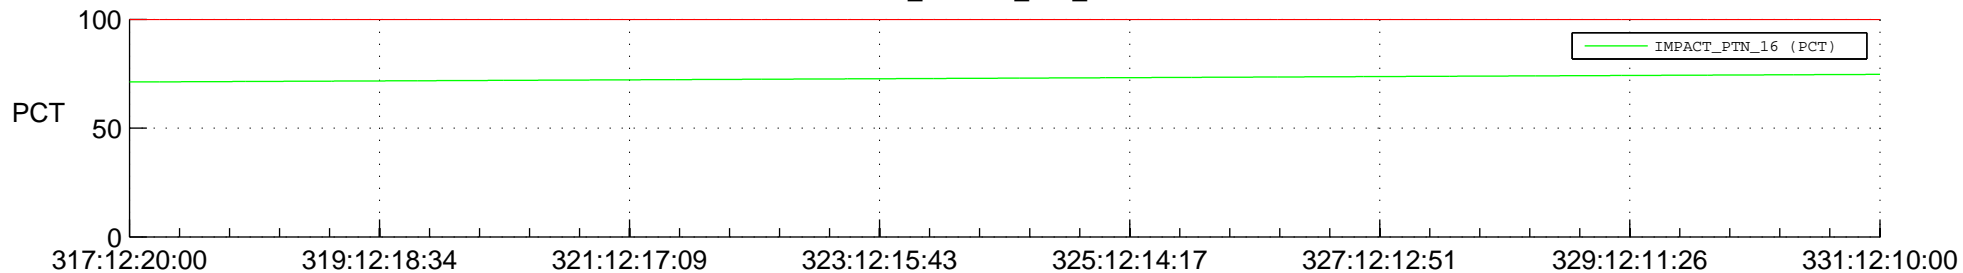

STEREO AHEAD SPACE WEATHER SSR PCT Full Prediction

SWAVES_Percent_Full_Prediction

IMPACT_Percent_Full_Prediction

PLASTIC_Percent_Full_Prediction

Spacecraft_DownLink_Rate

Ground Time (2015:317:12:20:00.000 -2015:331:12:10:00.000)