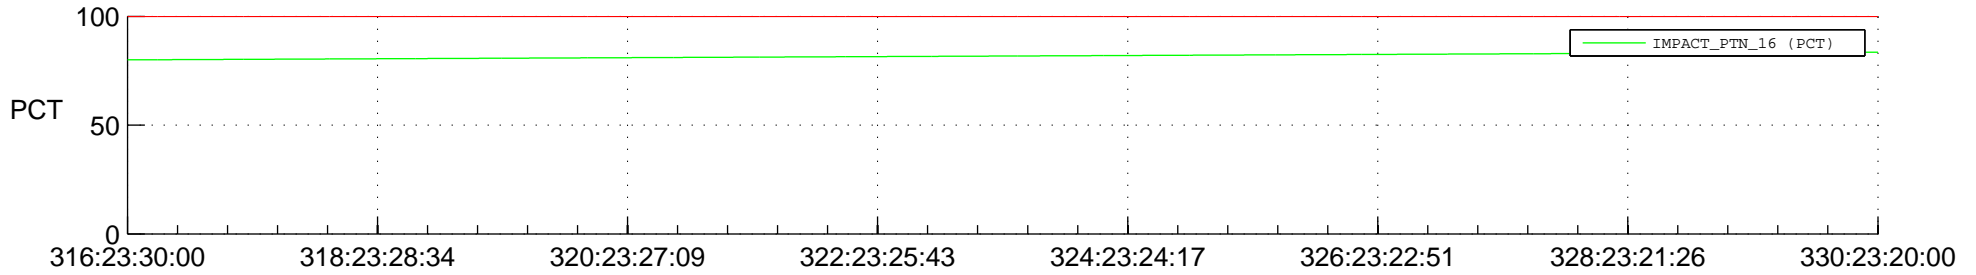

STEREO AHEAD SPACE WEATHER SSR PCT Full Prediction

SWAVES_Percent_Full_Prediction

IMPACT_Percent_Full_Prediction

PLASTIC_Percent_Full_Prediction

Spacecraft_DownLink_Rate

Ground Time (2015:316:23:30:00.000 -2015:330:23:20:00.000)