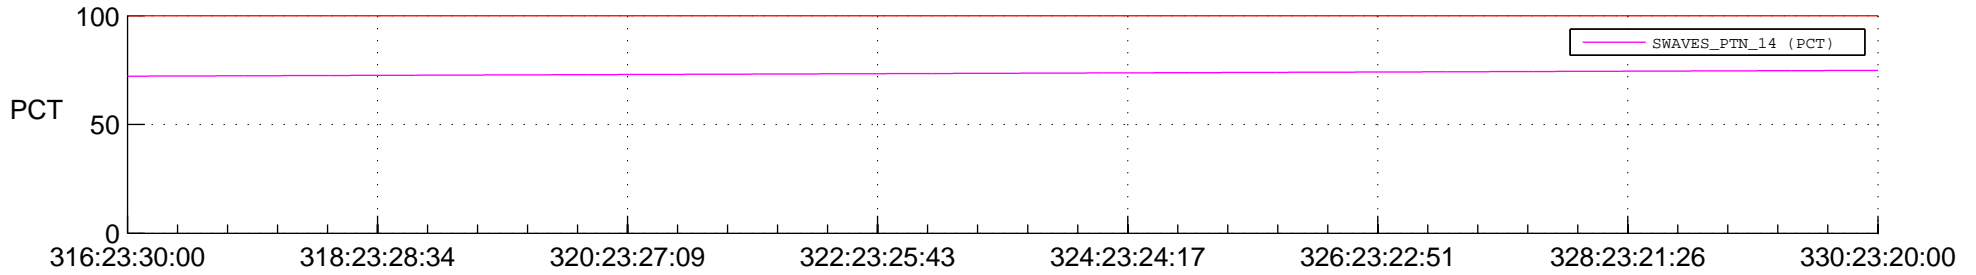

STEREO AHEAD SPACE WEATHER SSR PCT Full Prediction

SWAVES_Percent_Full_Prediction

IMPACT_Percent_Full_Prediction

PLASTIC_Percent_Full_Prediction

Spacecraft_DownLink_Rate

Ground Time (2015:316:23:30:00.000 -2015:330:23:20:00.000)