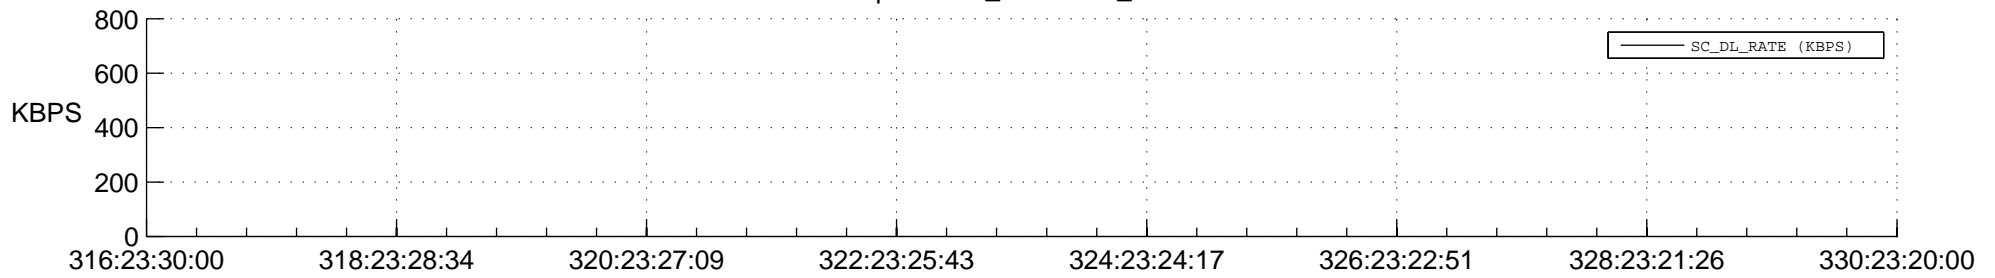

STEREO AHEAD SPACE WEATHER SSR PCT Full Prediction

SWAVES_Percent_Full_Prediction

IMPACT_Percent_Full_Prediction

PLASTIC_Percent_Full_Prediction

Spacecraft_DownLink_Rate

Ground Time (2015:316:23:30:00.000 -2015:330:23:20:00.000)