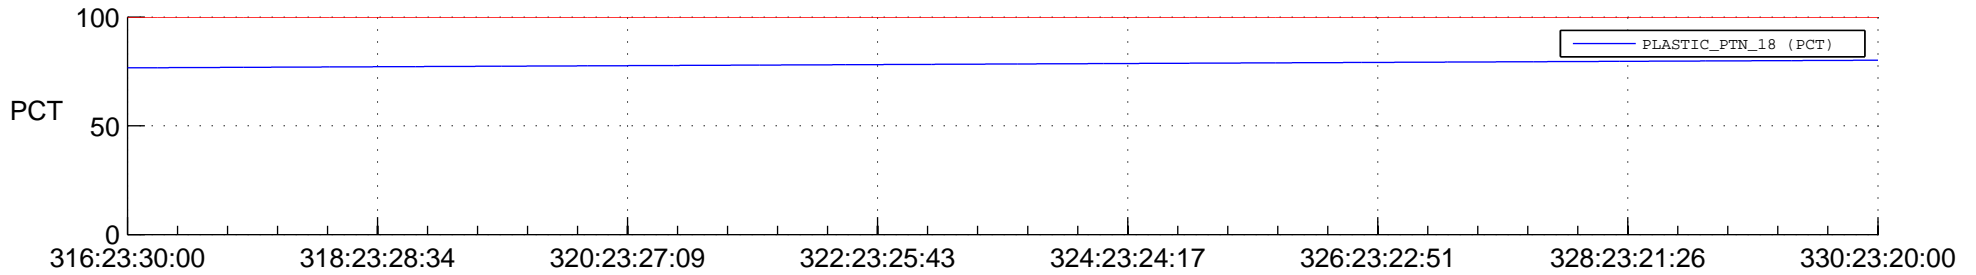

STEREO AHEAD SPACE WEATHER SSR PCT Full Prediction

SWAVES_Percent_Full_Prediction

IMPACT_Percent_Full_Prediction

PLASTIC_Percent_Full_Prediction

Spacecraft_DownLink_Rate

Ground Time (2015:316:23:30:00.000 -2015:330:23:20:00.000)