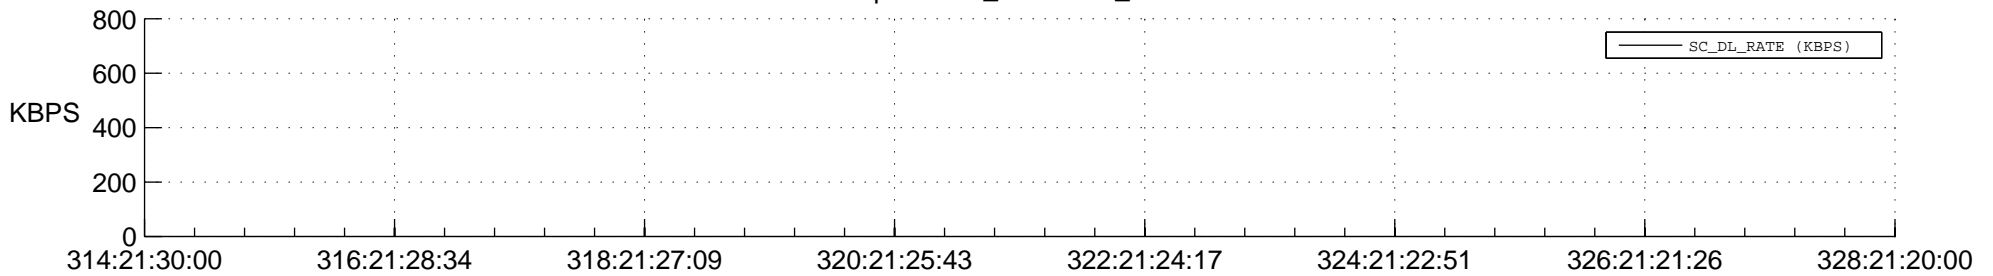

STEREO AHEAD SPACE WEATHER SSR PCT Full Prediction

SWAVES_Percent_Full_Prediction

IMPACT_Percent_Full_Prediction

PLASTIC_Percent_Full_Prediction

Spacecraft_DownLink_Rate

Ground Time (2015:314:21:30:00.000 -2015:328:21:20:00.000)