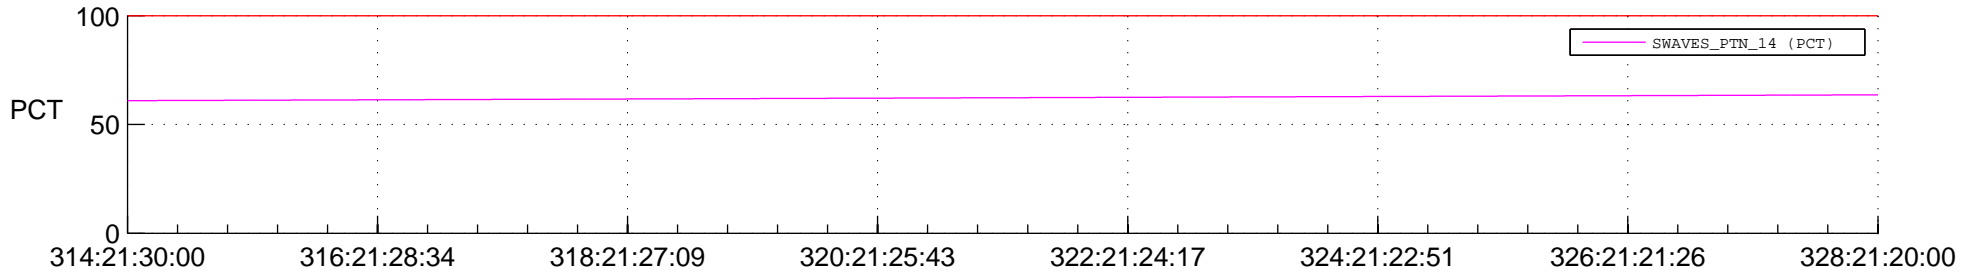

STEREO AHEAD SPACE WEATHER SSR PCT Full Prediction

SWAVES_Percent_Full_Prediction

IMPACT_Percent_Full_Prediction

PLASTIC_Percent_Full_Prediction

Spacecraft_DownLink_Rate

Ground Time (2015:314:21:30:00.000 -2015:328:21:20:00.000)