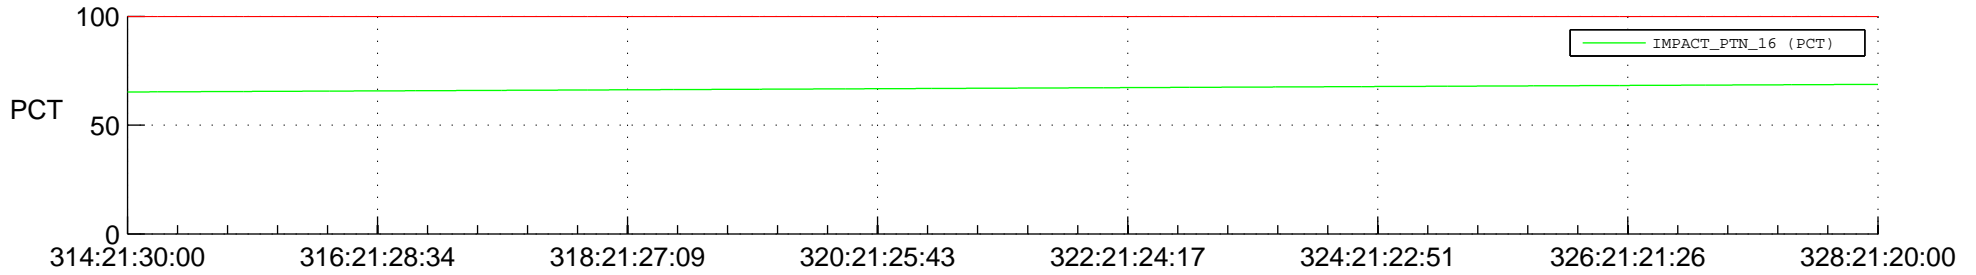

STEREO AHEAD SPACE WEATHER SSR PCT Full Prediction

SWAVES_Percent_Full_Prediction

IMPACT_Percent_Full_Prediction

PLASTIC_Percent_Full_Prediction

Spacecraft_DownLink_Rate

Ground Time (2015:314:21:30:00.000 -2015:328:21:20:00.000)