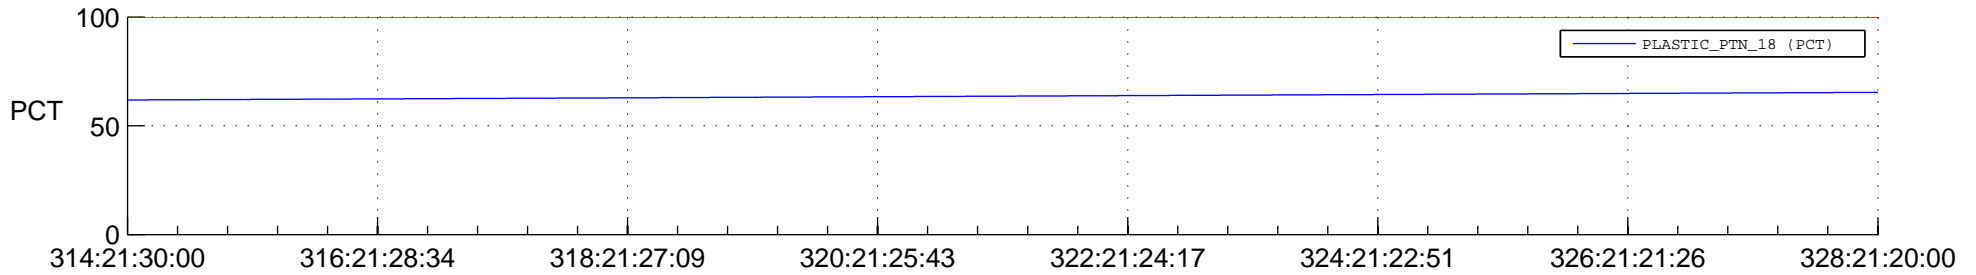

STEREO AHEAD SPACE WEATHER SSR PCT Full Prediction

SWAVES_Percent_Full_Prediction

IMPACT_Percent_Full_Prediction

PLASTIC_Percent_Full_Prediction

Spacecraft_DownLink_Rate

Ground Time (2015:314:21:30:00.000 -2015:328:21:20:00.000)