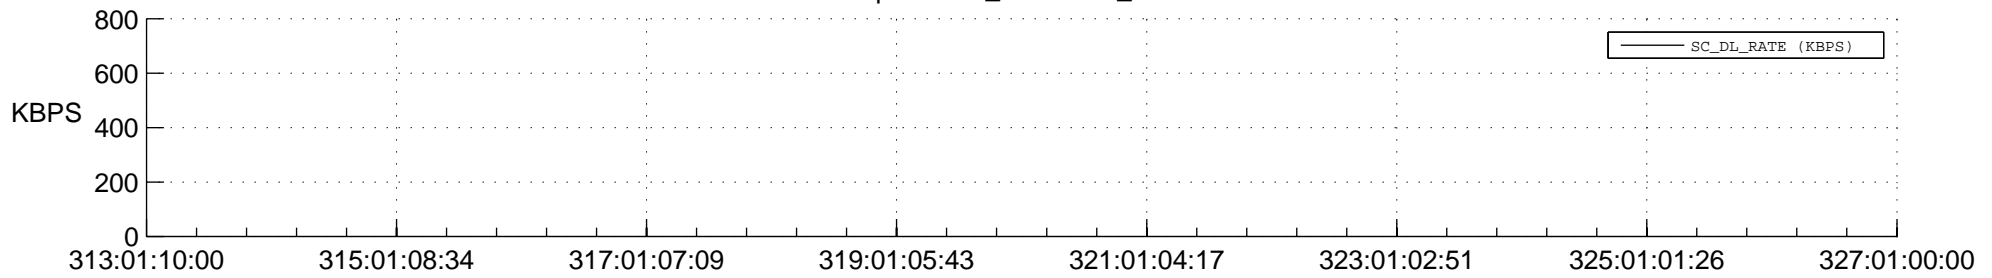

STEREO AHEAD SPACE WEATHER SSR PCT Full Prediction

SWAVES_Percent_Full_Prediction

IMPACT_Percent_Full_Prediction

PLASTIC_Percent_Full_Prediction

Spacecraft_DownLink_Rate

Ground Time (2015:313:01:10:00.000 -2015:327:01:00:00.000)