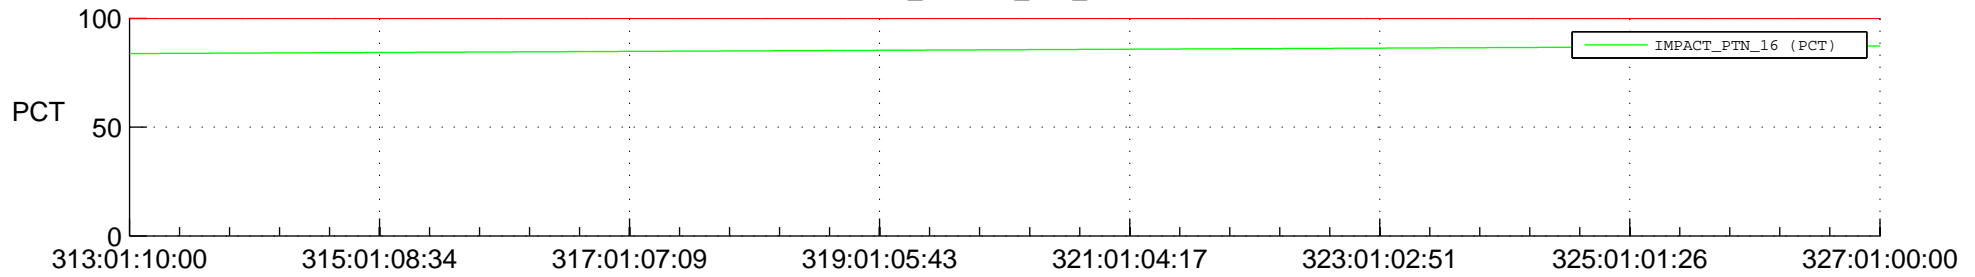

STEREO AHEAD SPACE WEATHER SSR PCT Full Prediction

SWAVES_Percent_Full_Prediction

IMPACT_Percent_Full_Prediction

PLASTIC_Percent_Full_Prediction

Spacecraft_DownLink_Rate

Ground Time (2015:313:01:10:00.000 -2015:327:01:00:00.000)