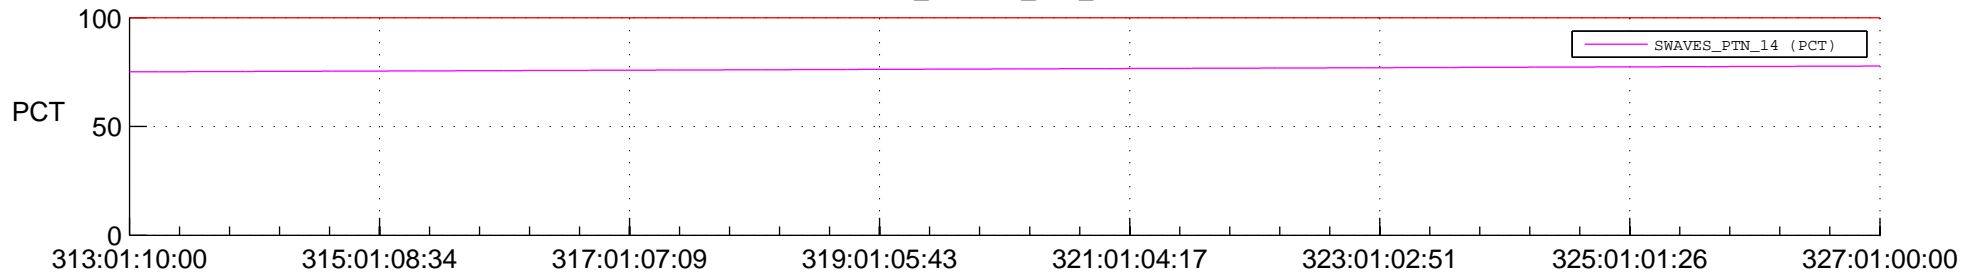

STEREO AHEAD SPACE WEATHER SSR PCT Full Prediction

SWAVES_Percent_Full_Prediction

IMPACT_Percent_Full_Prediction

PLASTIC_Percent_Full_Prediction

Spacecraft_DownLink_Rate

Ground Time (2015:313:01:10:00.000 -2015:327:01:00:00.000)