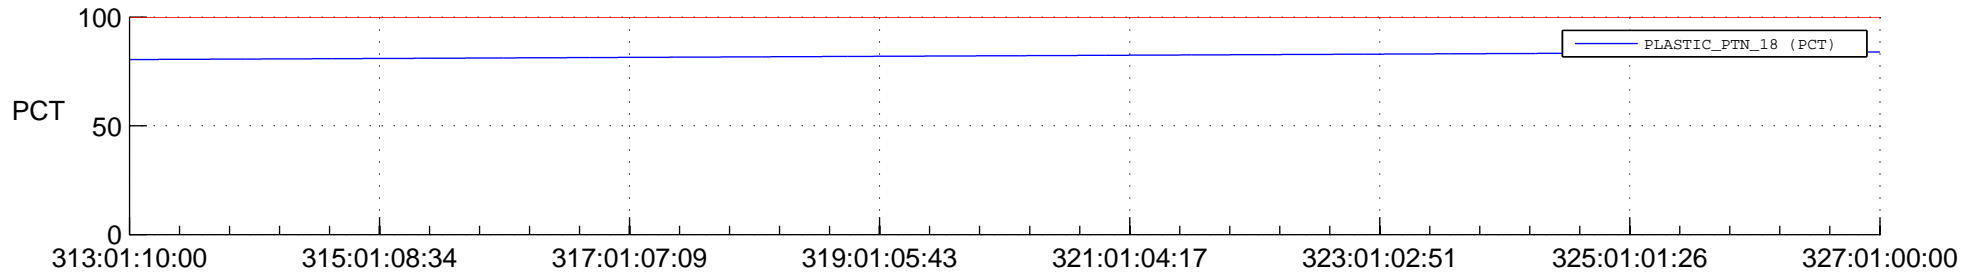

STEREO AHEAD SPACE WEATHER SSR PCT Full Prediction

SWAVES_Percent_Full_Prediction

IMPACT_Percent_Full_Prediction

PLASTIC_Percent_Full_Prediction

Spacecraft_DownLink_Rate

Ground Time (2015:313:01:10:00.000 -2015:327:01:00:00.000)