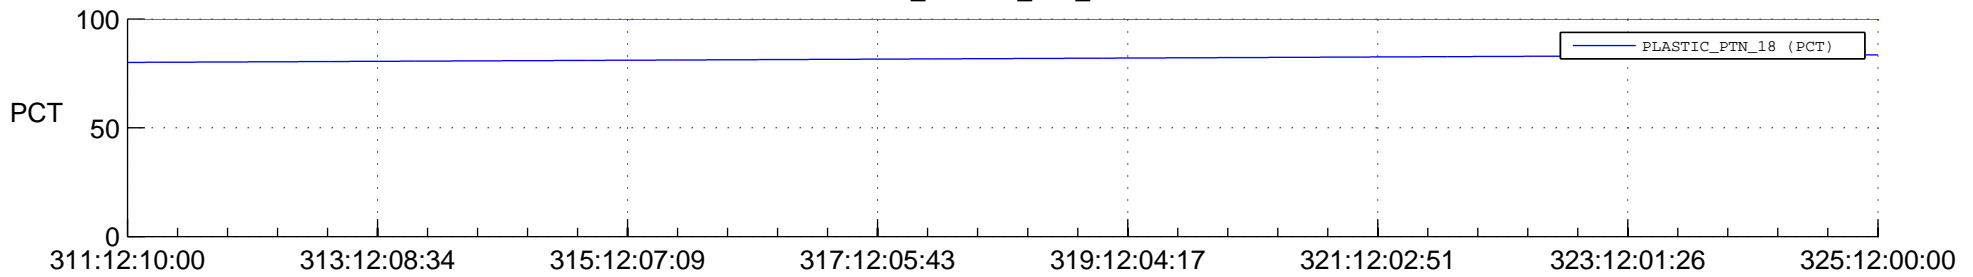

STEREO AHEAD SPACE WEATHER SSR PCT Full Prediction

SWAVES_Percent_Full_Prediction

IMPACT_Percent_Full_Prediction

PLASTIC_Percent_Full_Prediction

Spacecraft_DownLink_Rate

Ground Time (2015:311:12:10:00.000 -2015:325:12:00:00.000)