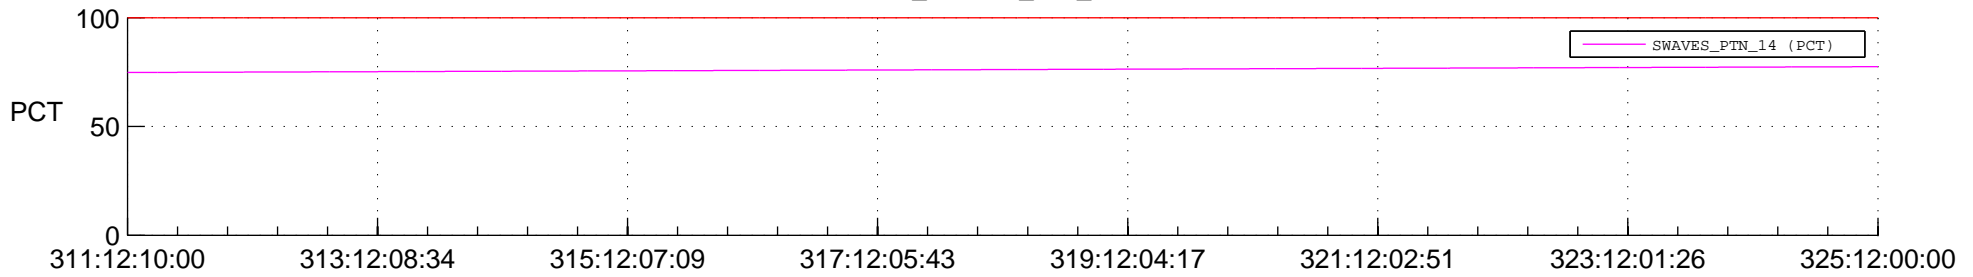

STEREO AHEAD SPACE WEATHER SSR PCT Full Prediction

SWAVES_Percent_Full_Prediction

IMPACT_Percent_Full_Prediction

PLASTIC_Percent_Full_Prediction

Spacecraft_DownLink_Rate

Ground Time (2015:311:12:10:00.000 -2015:325:12:00:00.000)