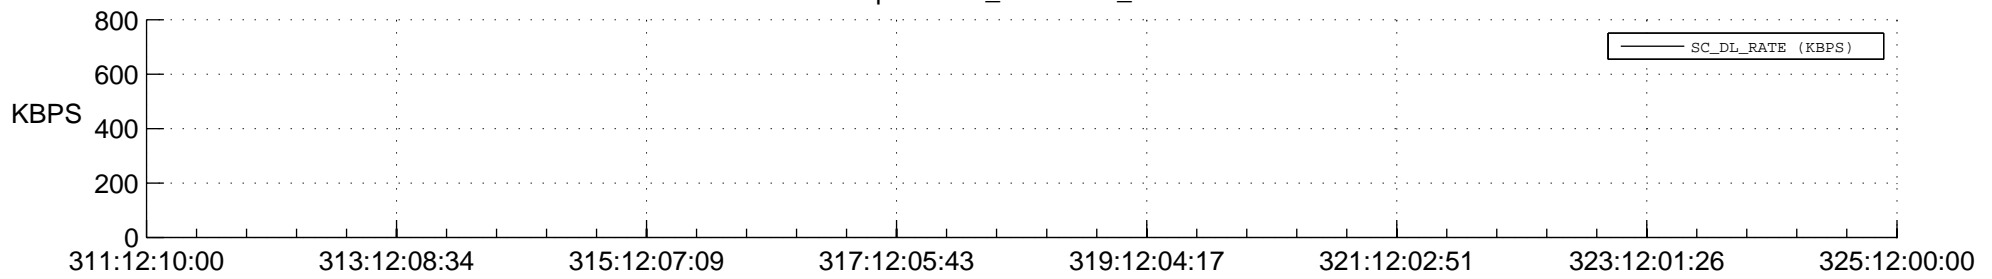

STEREO AHEAD SPACE WEATHER SSR PCT Full Prediction

SWAVES_Percent_Full_Prediction

IMPACT_Percent_Full_Prediction

PLASTIC_Percent_Full_Prediction

Spacecraft_DownLink_Rate

Ground Time (2015:311:12:10:00.000 -2015:325:12:00:00.000)