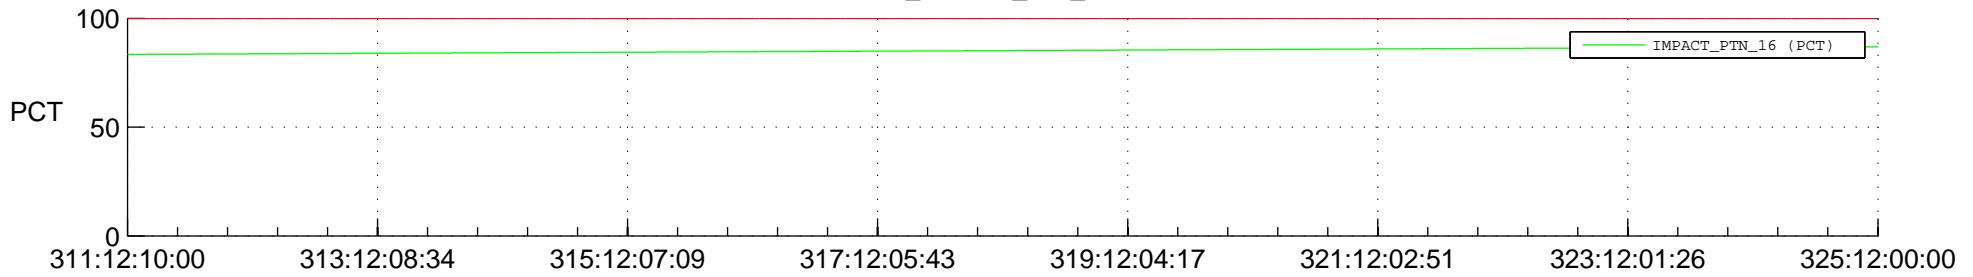

STEREO AHEAD SPACE WEATHER SSR PCT Full Prediction

SWAVES_Percent_Full_Prediction

IMPACT_Percent_Full_Prediction

PLASTIC_Percent_Full_Prediction

Spacecraft_DownLink_Rate

Ground Time (2015:311:12:10:00.000 -2015:325:12:00:00.000)