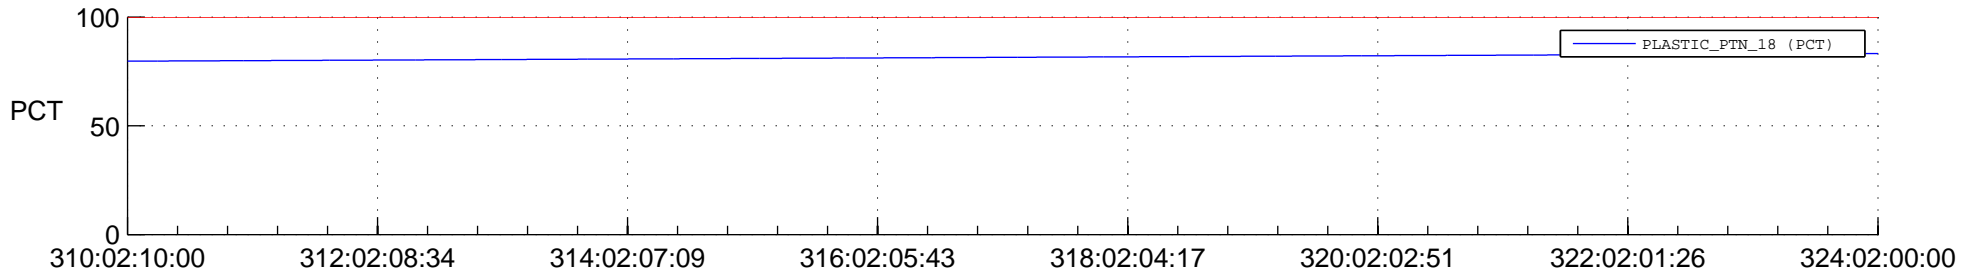

## Spacecraft\_DownLink\_Rate

Ground Time (2015:310:02:10:00.000 -2015:324:02:00:00.000)