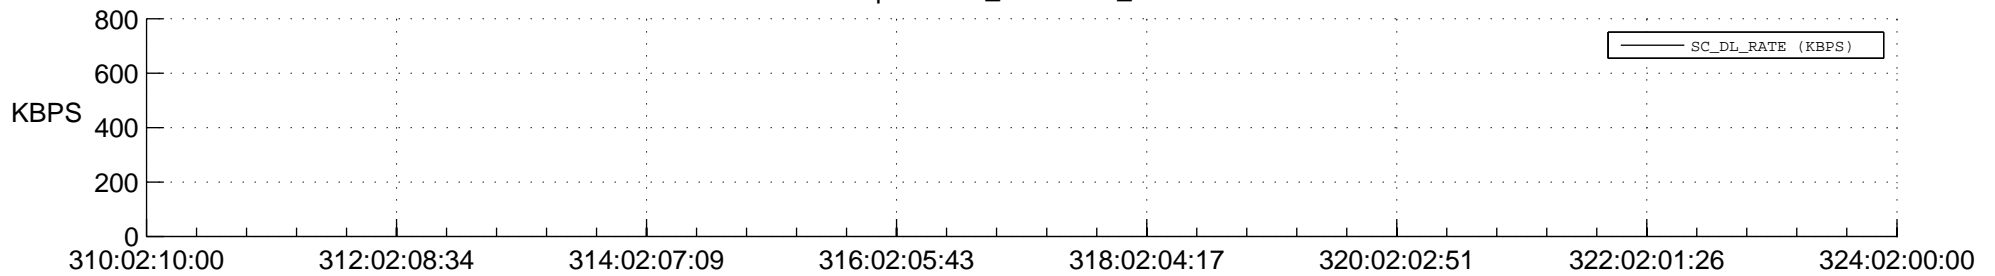

## Spacecraft\_DownLink\_Rate

Ground Time (2015:310:02:10:00.000 -2015:324:02:00:00.000)