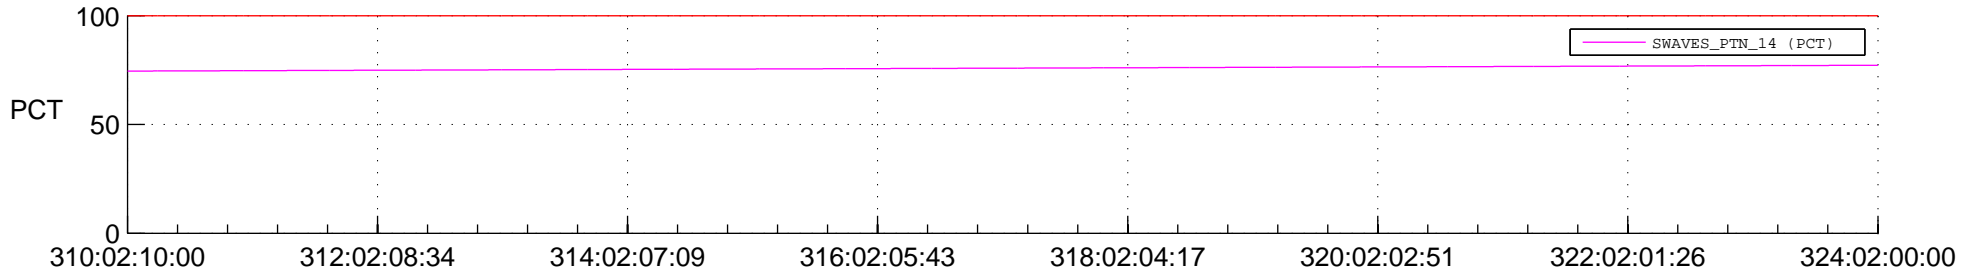

STEREO AHEAD SPACE WEATHER SSR PCT Full Prediction

SWAVES_Percent_Full_Prediction