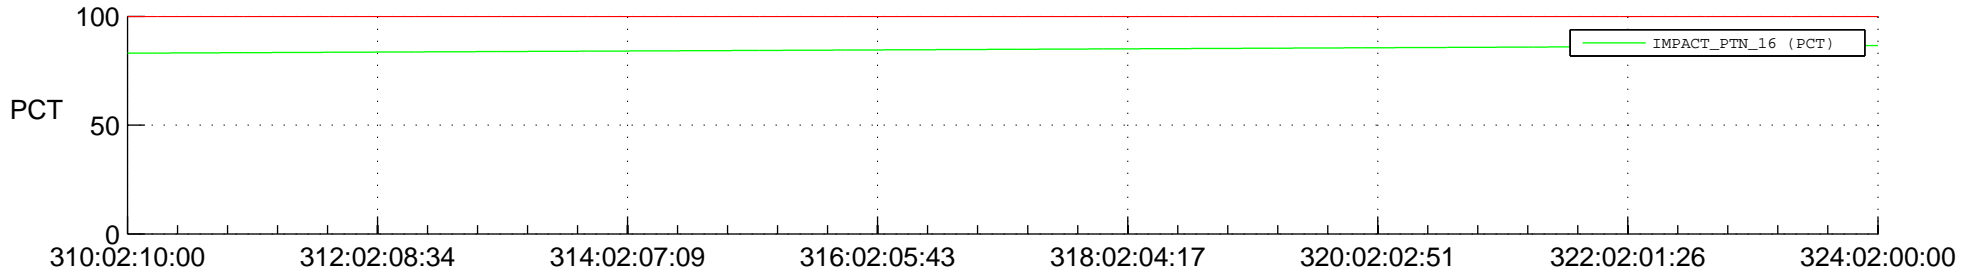

IMPACT_Percent_Full_Prediction