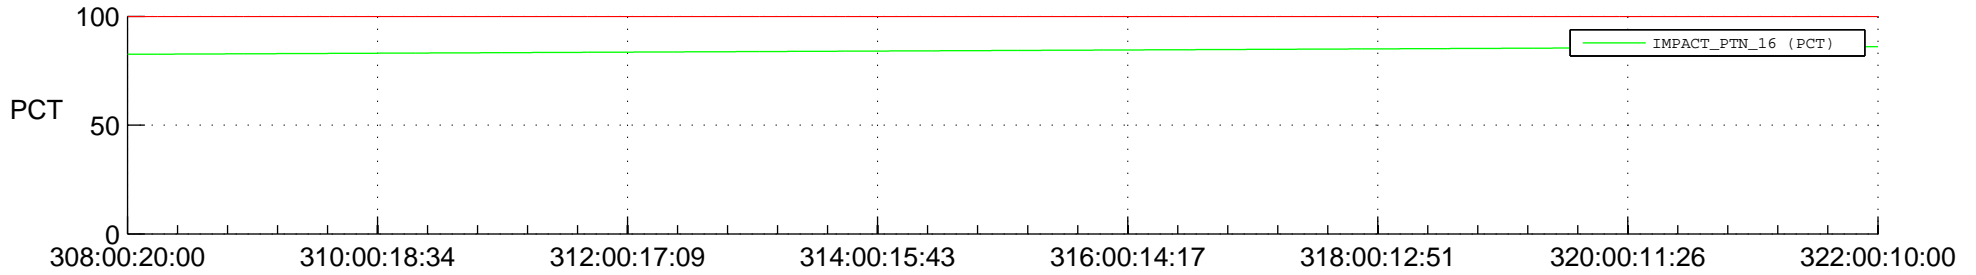

STEREO AHEAD SPACE WEATHER SSR PCT Full Prediction

SWAVES_Percent_Full_Prediction

IMPACT_Percent_Full_Prediction

PLASTIC_Percent_Full_Prediction

Spacecraft_DownLink_Rate

Ground Time (2015:308:00:20:00.000 -2015:322:00:10:00.000)