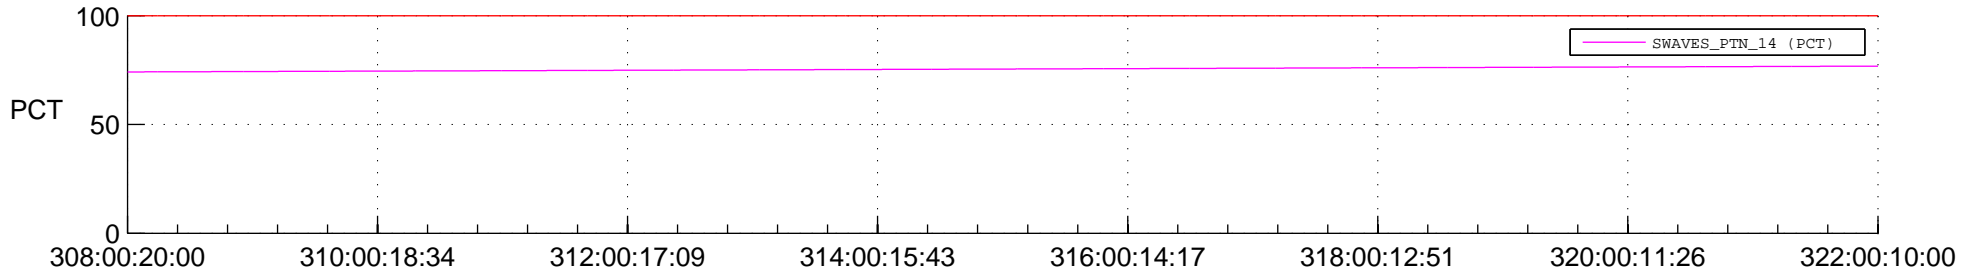

STEREO AHEAD SPACE WEATHER SSR PCT Full Prediction

SWAVES_Percent_Full_Prediction

IMPACT_Percent_Full_Prediction

PLASTIC_Percent_Full_Prediction

Spacecraft_DownLink_Rate

Ground Time (2015:308:00:20:00.000 -2015:322:00:10:00.000)