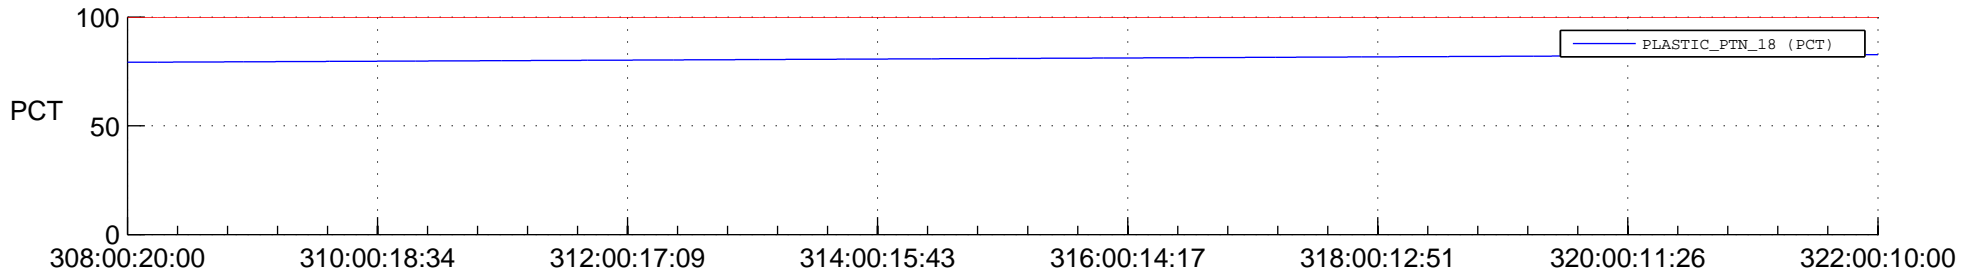

STEREO AHEAD SPACE WEATHER SSR PCT Full Prediction

SWAVES_Percent_Full_Prediction

IMPACT_Percent_Full_Prediction

PLASTIC_Percent_Full_Prediction

Spacecraft_DownLink_Rate

Ground Time (2015:308:00:20:00.000 -2015:322:00:10:00.000)