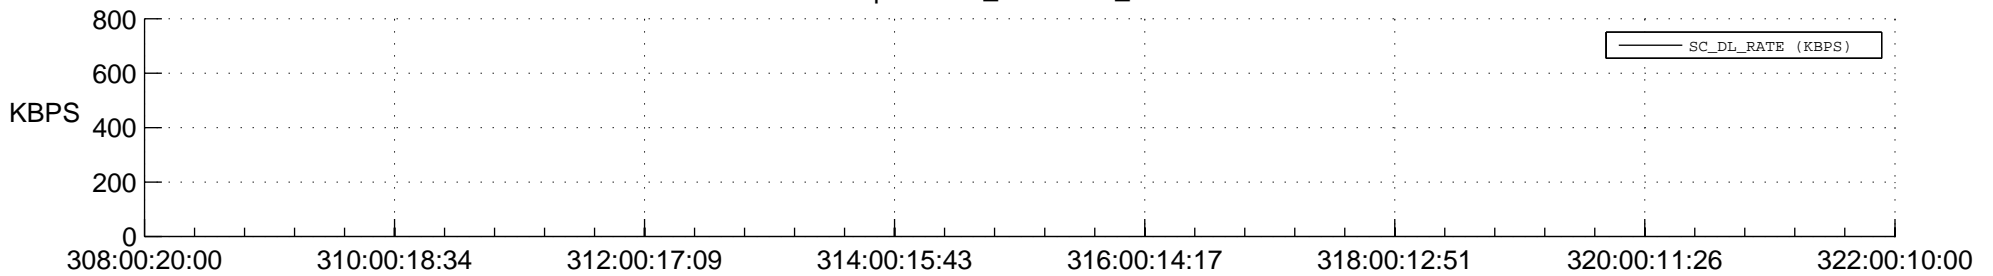

STEREO AHEAD SPACE WEATHER SSR PCT Full Prediction

SWAVES_Percent_Full_Prediction

IMPACT_Percent_Full_Prediction

PLASTIC_Percent_Full_Prediction

Spacecraft_DownLink_Rate

Ground Time (2015:308:00:20:00.000 -2015:322:00:10:00.000)