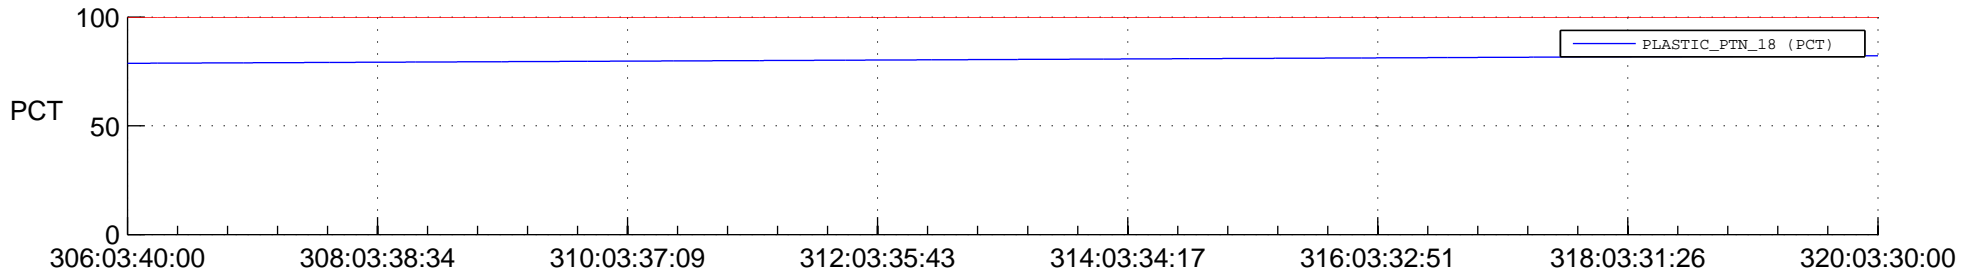

## Spacecraft\_DownLink\_Rate

Ground Time (2015:306:03:40:00.000 -2015:320:03:30:00.000)