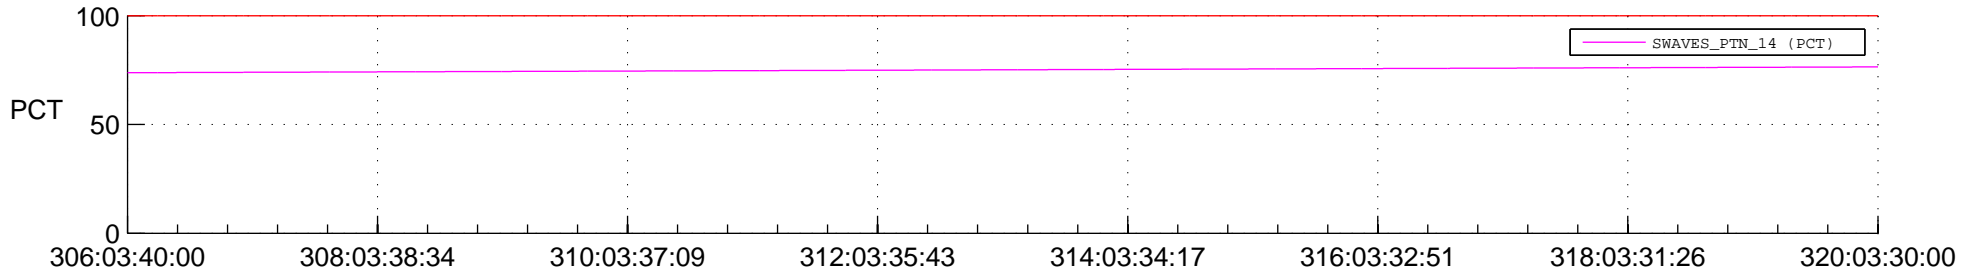

STEREO AHEAD SPACE WEATHER SSR PCT Full Prediction

SWAVES_Percent_Full_Prediction