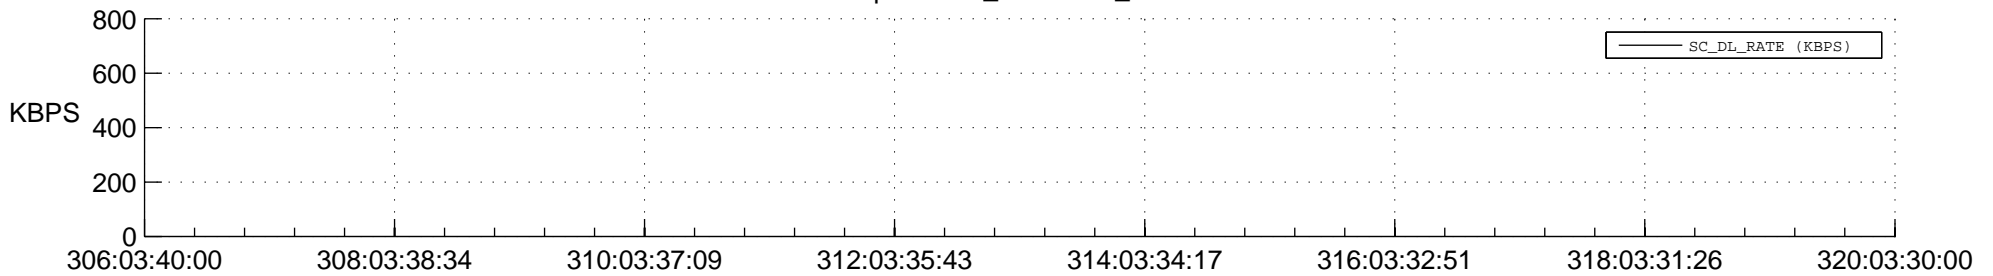

## Spacecraft\_DownLink\_Rate

Ground Time (2015:306:03:40:00.000 -2015:320:03:30:00.000)