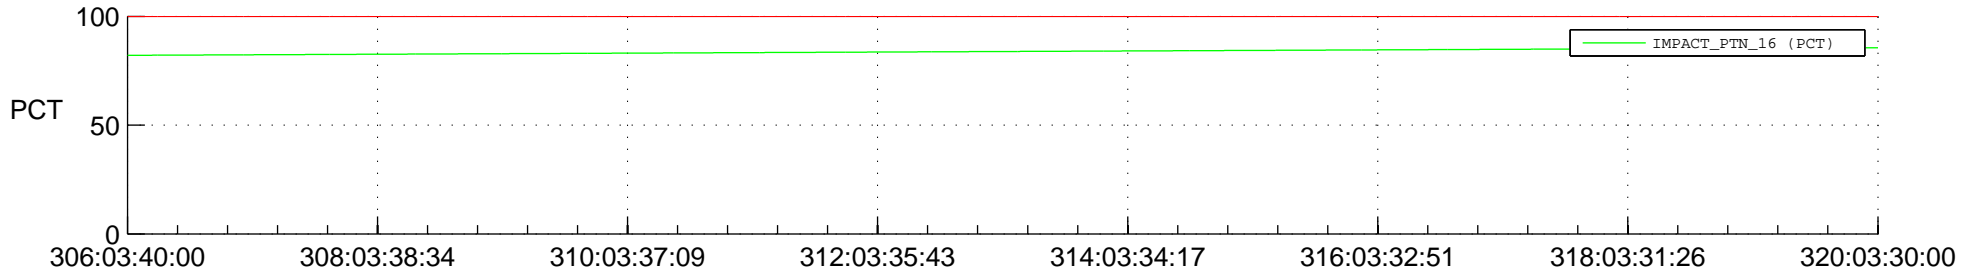

IMPACT_Percent_Full_Prediction