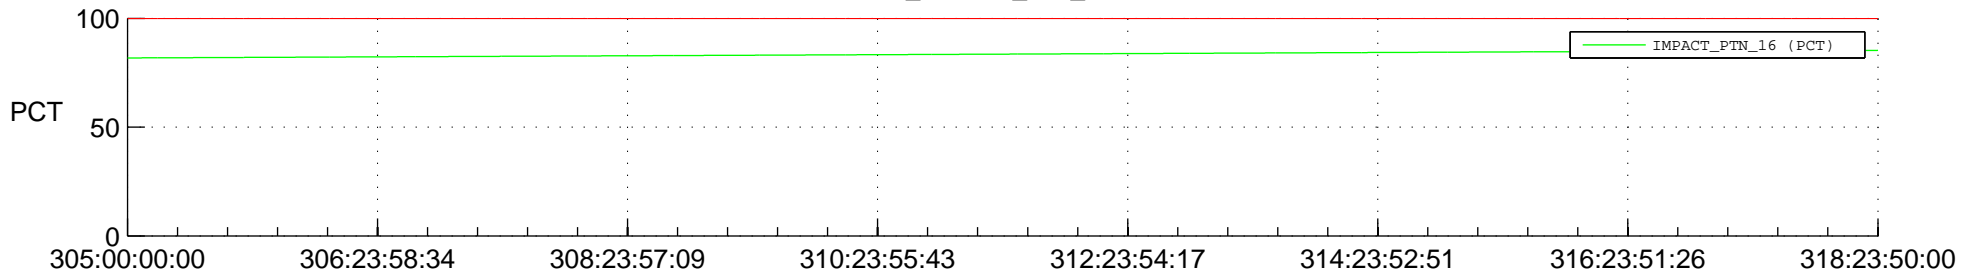

IMPACT_Percent_Full_Prediction