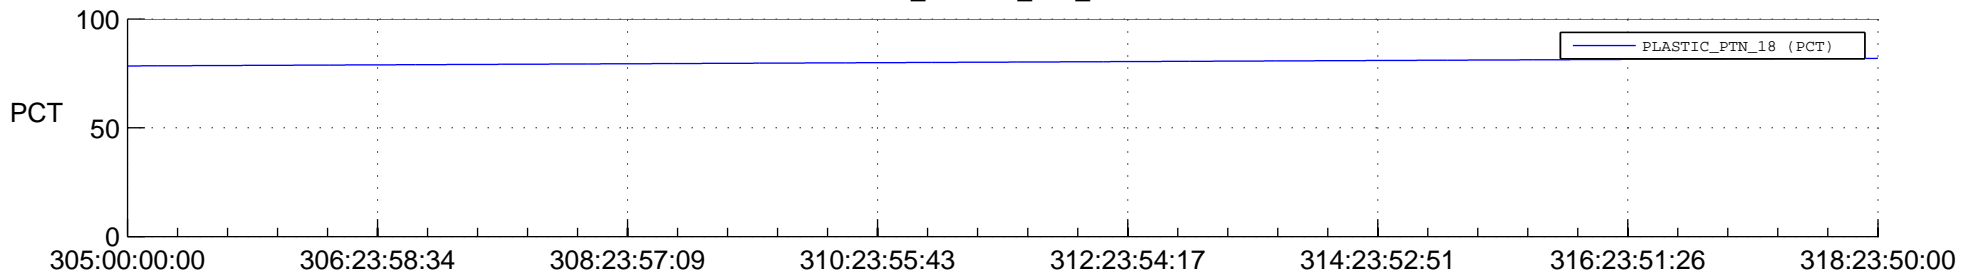

## Spacecraft\_DownLink\_Rate

Ground Time (2015:305:00:00:00.000 -2015:318:23:50:00.000)