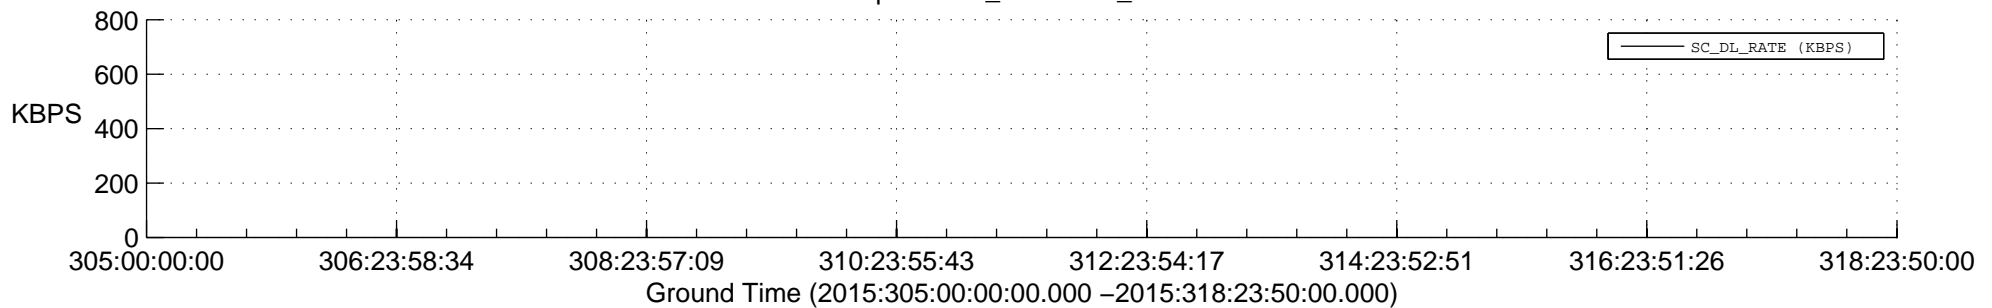

## Spacecraft\_DownLink\_Rate

Ground Time (2015:305:00:00:00.000 -2015:318:23:50:00.000)