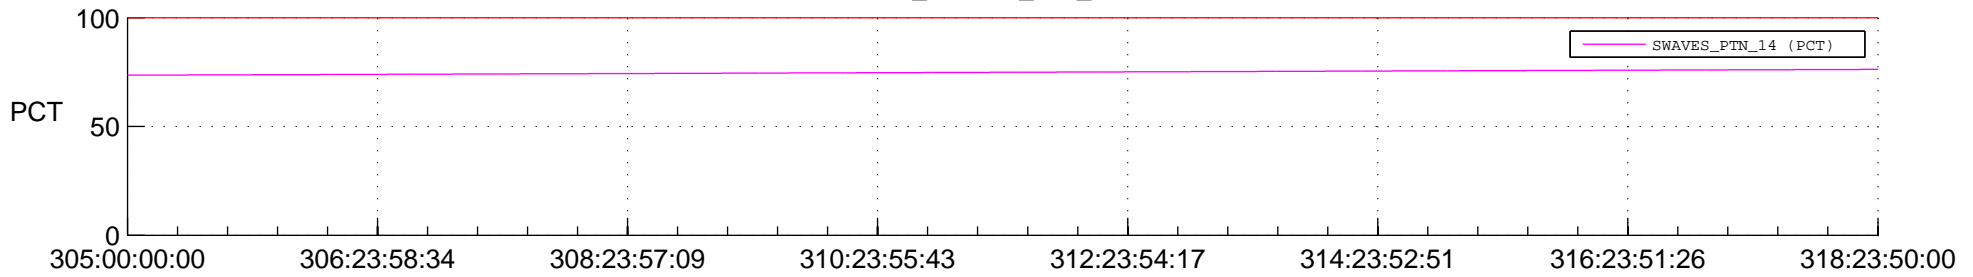

STEREO AHEAD SPACE WEATHER SSR PCT Full Prediction

SWAVES_Percent_Full_Prediction