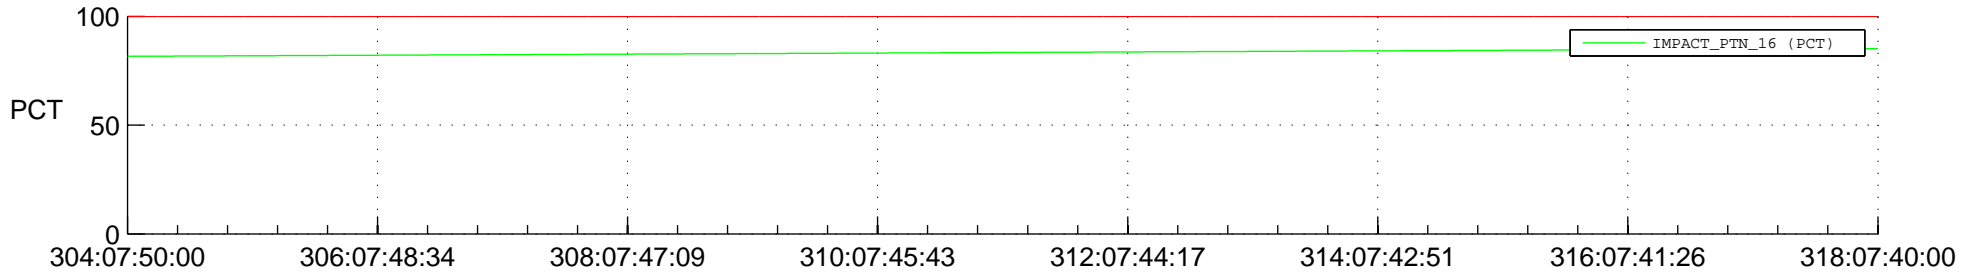

STEREO AHEAD SPACE WEATHER SSR PCT Full Prediction

SWAVES_Percent_Full_Prediction

IMPACT_Percent_Full_Prediction

PLASTIC_Percent_Full_Prediction

Spacecraft_DownLink_Rate

Ground Time (2015:304:07:50:00.000 -2015:318:07:40:00.000)