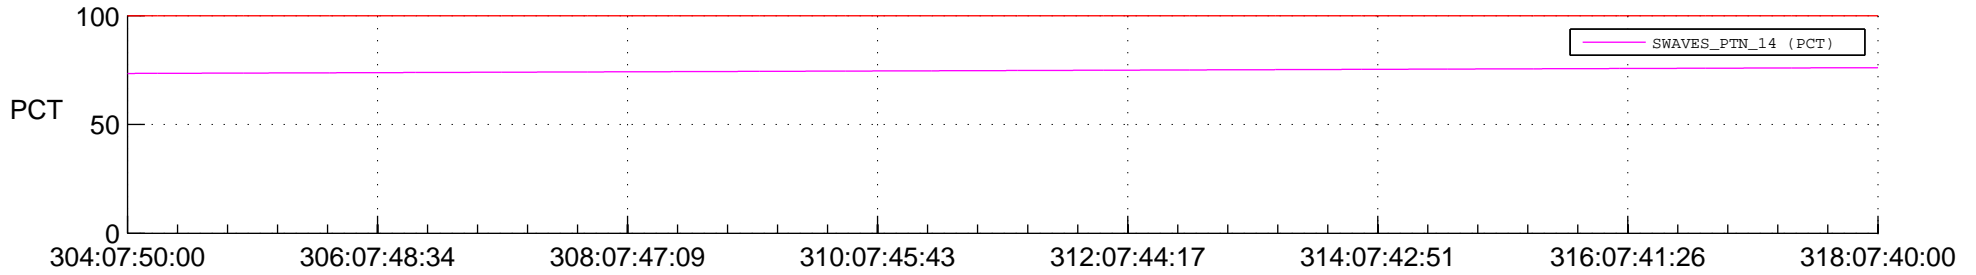

STEREO AHEAD SPACE WEATHER SSR PCT Full Prediction

SWAVES_Percent_Full_Prediction

IMPACT_Percent_Full_Prediction

PLASTIC_Percent_Full_Prediction

Spacecraft_DownLink_Rate

Ground Time (2015:304:07:50:00.000 -2015:318:07:40:00.000)