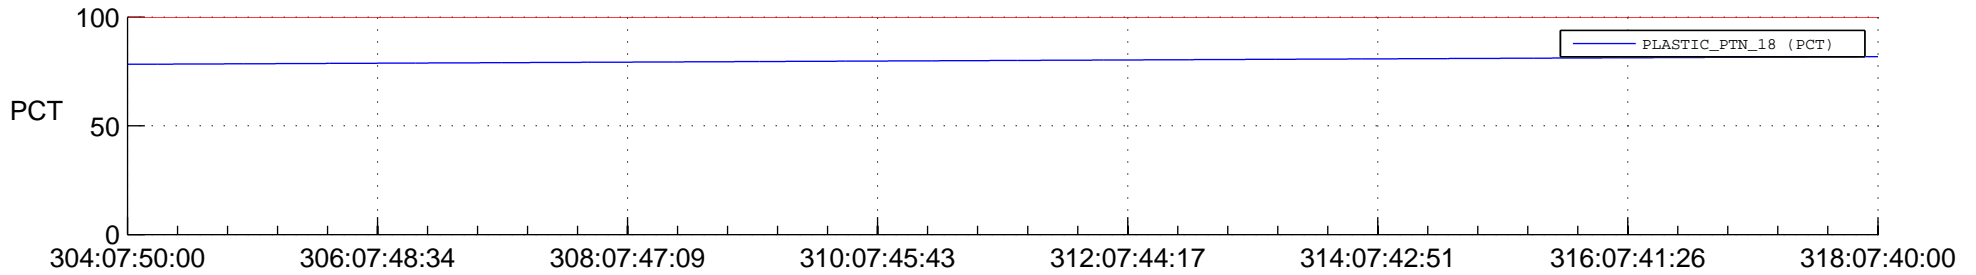

STEREO AHEAD SPACE WEATHER SSR PCT Full Prediction

SWAVES_Percent_Full_Prediction

IMPACT_Percent_Full_Prediction

PLASTIC_Percent_Full_Prediction

Spacecraft_DownLink_Rate

Ground Time (2015:304:07:50:00.000 -2015:318:07:40:00.000)