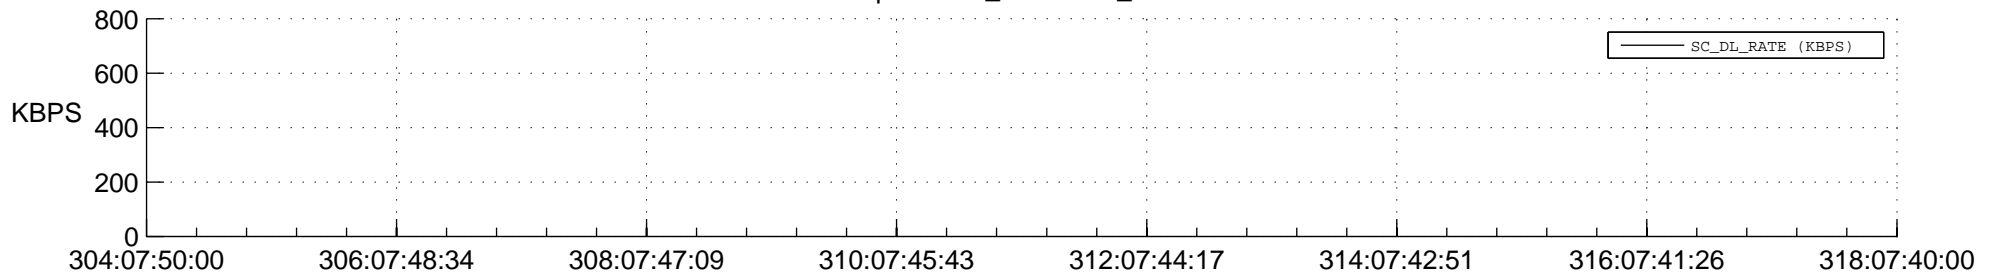

STEREO AHEAD SPACE WEATHER SSR PCT Full Prediction

SWAVES_Percent_Full_Prediction

IMPACT_Percent_Full_Prediction

PLASTIC_Percent_Full_Prediction

Spacecraft_DownLink_Rate

Ground Time (2015:304:07:50:00.000 -2015:318:07:40:00.000)