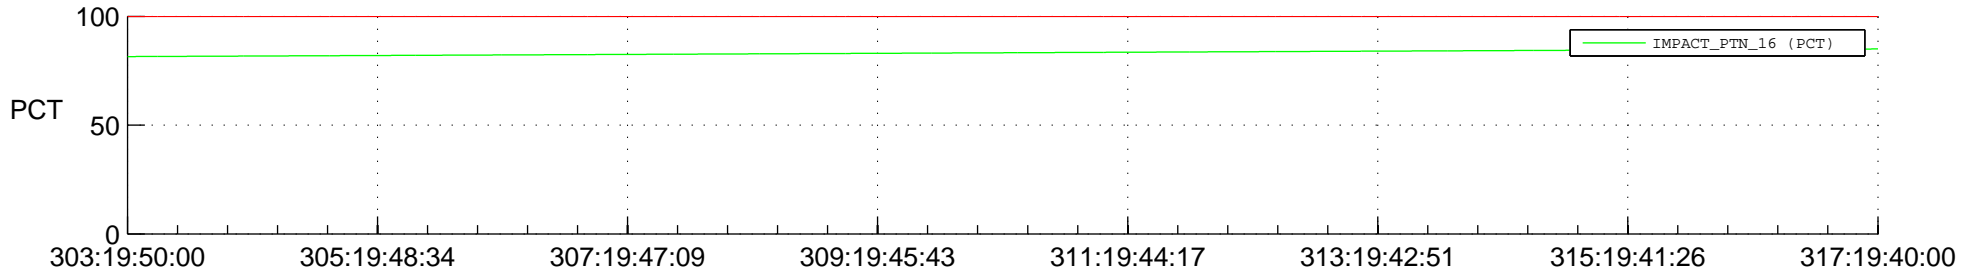

STEREO AHEAD SPACE WEATHER SSR PCT Full Prediction

SWAVES_Percent_Full_Prediction

IMPACT_Percent_Full_Prediction

PLASTIC_Percent_Full_Prediction

Spacecraft_DownLink_Rate

Ground Time (2015:303:19:50:00.000 -2015:317:19:40:00.000)