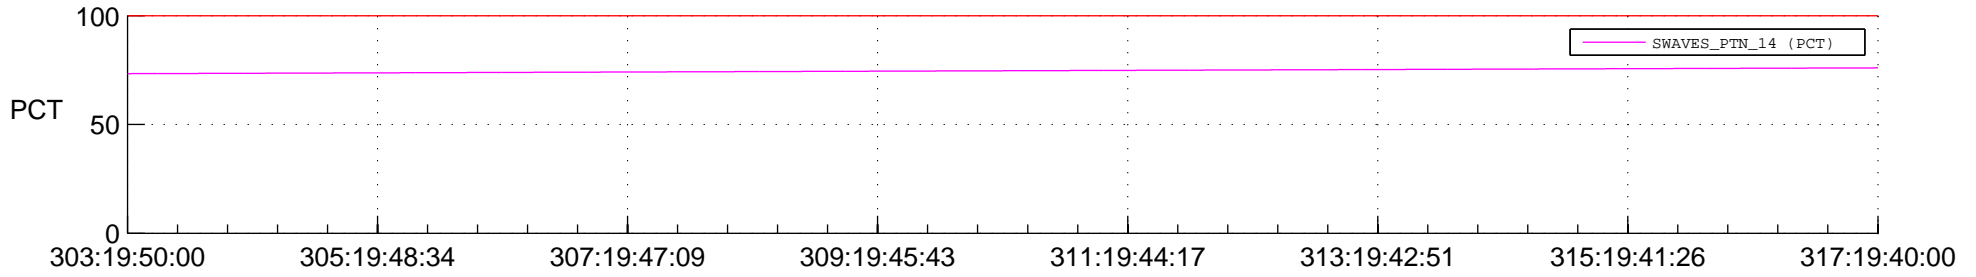

STEREO AHEAD SPACE WEATHER SSR PCT Full Prediction

SWAVES_Percent_Full_Prediction

IMPACT_Percent_Full_Prediction

PLASTIC_Percent_Full_Prediction

Spacecraft_DownLink_Rate

Ground Time (2015:303:19:50:00.000 -2015:317:19:40:00.000)