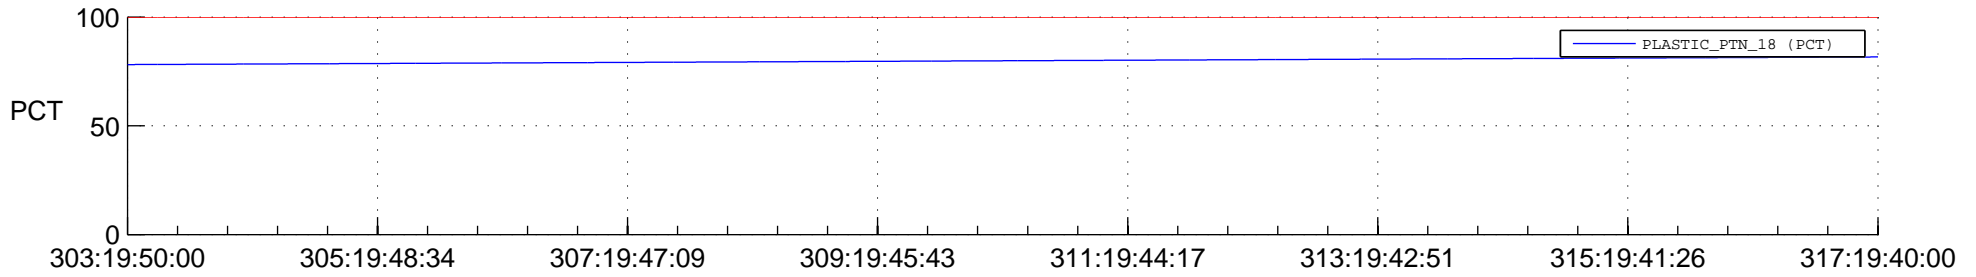

STEREO AHEAD SPACE WEATHER SSR PCT Full Prediction

SWAVES_Percent_Full_Prediction

IMPACT_Percent_Full_Prediction

PLASTIC_Percent_Full_Prediction

Spacecraft_DownLink_Rate

Ground Time (2015:303:19:50:00.000 -2015:317:19:40:00.000)