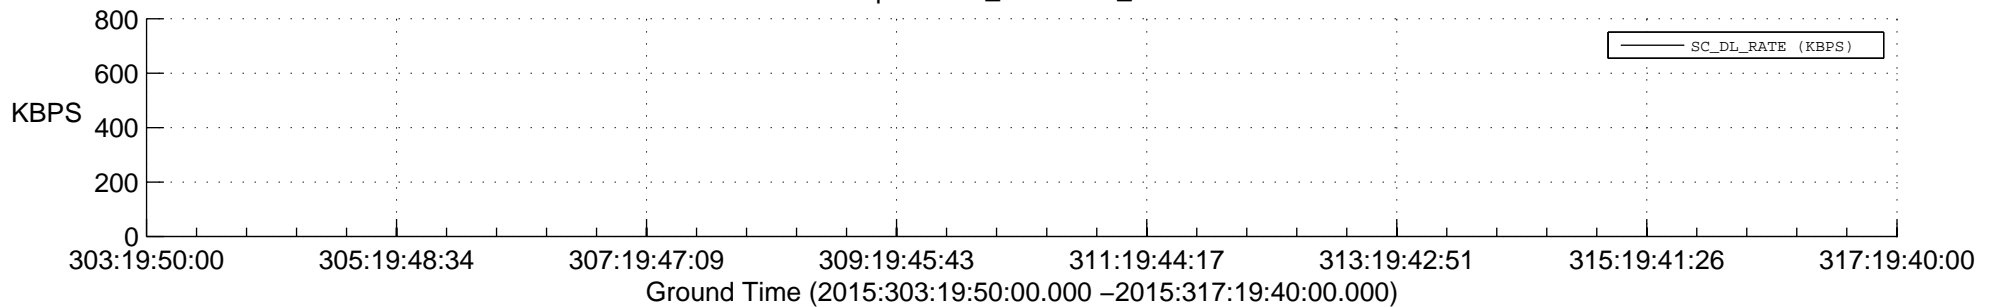

STEREO AHEAD SPACE WEATHER SSR PCT Full Prediction

SWAVES_Percent_Full_Prediction

IMPACT_Percent_Full_Prediction

PLASTIC_Percent_Full_Prediction

Spacecraft_DownLink_Rate

Ground Time (2015:303:19:50:00.000 -2015:317:19:40:00.000)